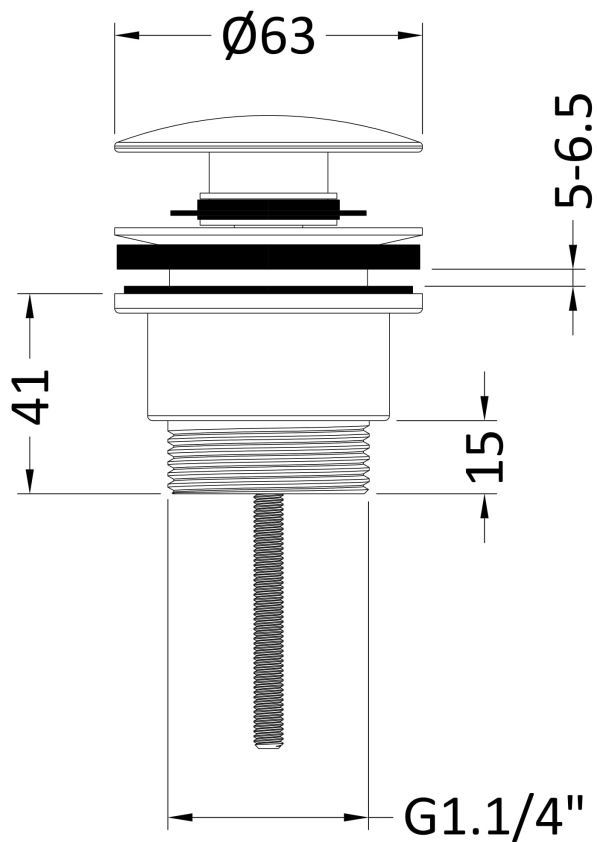

Sales Code: EK710

Description: Universal Push Button Basin Waste

Product Dimensions

Length (mm):	
Width (mm):	63
Height (mm):	110
Depth (mm):	63
Nett Weight (kg):	0.34

Packaging Dimensions

Height (mm):	65
Width (mm):	65
Depth (mm):	105
Gross Weight (kg):	0.34

Packaging Data

Box Colour:	White Cardboard Box
Box Qty:	1
Label Size:	100 x 50
Label Colour:	White Label
Label Qty:	2

Outer Box Dimensions (If Applicable)

Height (mm):	225
Width (mm):	330
Length (mm):	
Depth (mm):	
Gross Weight (kg):	21
Barcode:	5056462625478

Product Details

Country of Origin:	China
Fitting Instruction:	No
CE Certification:	N/A
Product Material:	Brass
Heating Element Wattage:	Not Applicable
Colour/Finish:	Brushed Gun Metal
Product Diameter:	63mm
Connection Size:	11/4"