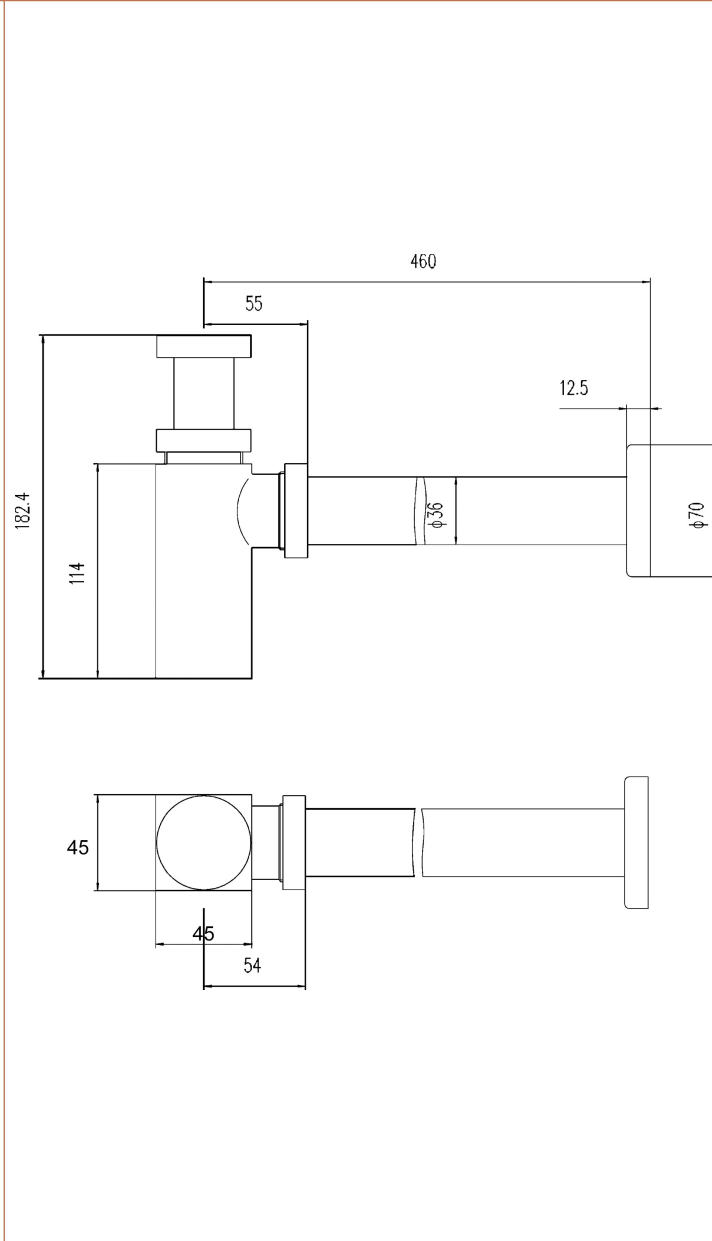

Sales Code: EK806

Description: Square Bottle Trap & Extension Tube

Product Dimensions

Length (mm):	
Width (mm):	70
Height (mm):	182
Depth (mm):	70
Nett Weight (kg):	1.08

Packaging Dimensions

Height (mm):	335
Width (mm):	135
Depth (mm):	55
Gross Weight (kg):	1.08

Packaging Data

Box Colour:	White Cardboard Box
Box Qty:	1
Label Size:	100 x 50
Label Colour:	White Label
Label Qty:	2

Outer Box Dimensions (If Applicable)

Height (mm):	
Width (mm):	
Length (mm):	
Depth (mm):	
Gross Weight (kg):	11
Barcode:	5056462655819

Product Details

Country of Origin:	China
Fitting Instruction:	No
CE & UKCA:	N/A
Product Material:	Brass
Heating Element Wattage:	Not Applicable
Colour/Finish:	Brushed Brass
Product Diameter:	70mm
Connection Size:	11/4"