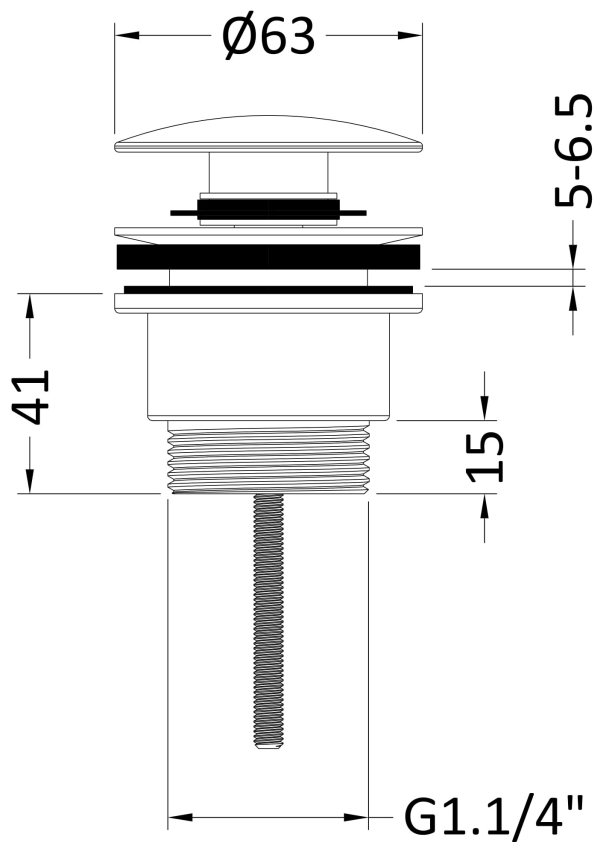

Sales Code: EK810

Description: Universal Push Button Basin Waste

Product Dimensions

Length (mm):	
Width (mm):	63
Height (mm):	110
Depth (mm):	63
Nett Weight (kg):	0.34

Packaging Dimensions

Height (mm):	65
Width (mm):	65
Depth (mm):	105
Gross Weight (kg):	0.34

Packaging Data

Box Colour:	White Cardboard Box
Box Qty:	1
Label Size:	100 x 50
Label Colour:	White Label
Label Qty:	2

Outer Box Dimensions (If Applicable)

Height (mm):	225
Width (mm):	330
Length (mm):	
Depth (mm):	
Gross Weight (kg):	21
Barcode:	5056462603421

Product Details

Country of Origin:	China
Fitting Instruction:	No
CE & UKCA:	N/A
Product Material:	Brass
Heating Element Wattage:	Not Applicable
Colour/Finish:	Brushed Brass
Product Diameter:	63mm
Connection Size:	11/4"