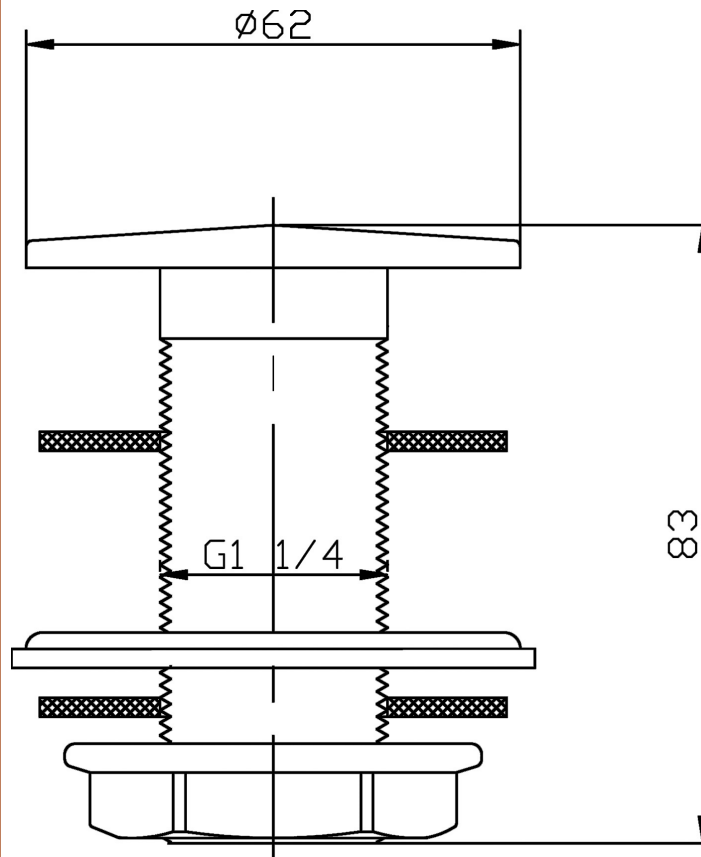

**Sales Code:** ER02

**Description:** Unslotted Flip Top Basin Waste

**Product Dimensions**

Length (mm):	
Width (mm):	62
Height (mm):	83
Depth (mm):	62
Nett Weight (kg):	0.32

**Packaging Dimensions**

Height (mm):	100
Width (mm):	65
Depth (mm):	65
Gross Weight (kg):	0.32

**Packaging Data**

Box Colour:	White Cardboard Box
Box Qty:	1
Label Size:	100 x 50
Label Colour:	White Label
Label Qty:	2

**Outer Box Dimensions (If Applicable)**

Height (mm):	
Width (mm):	
Length (mm):	
Depth (mm):	
Gross Weight (kg):	16
Barcode:	5055146166726

**Product Details**

Country of Origin:	China
Fitting Instruction:	No
CE & UKCA:	N/A
Product Material:	Brass
Heating Element Wattage:	Not Applicable
Colour/Finish:	Chrome
Product Diameter:	62mm
Connection Size:	11/4"