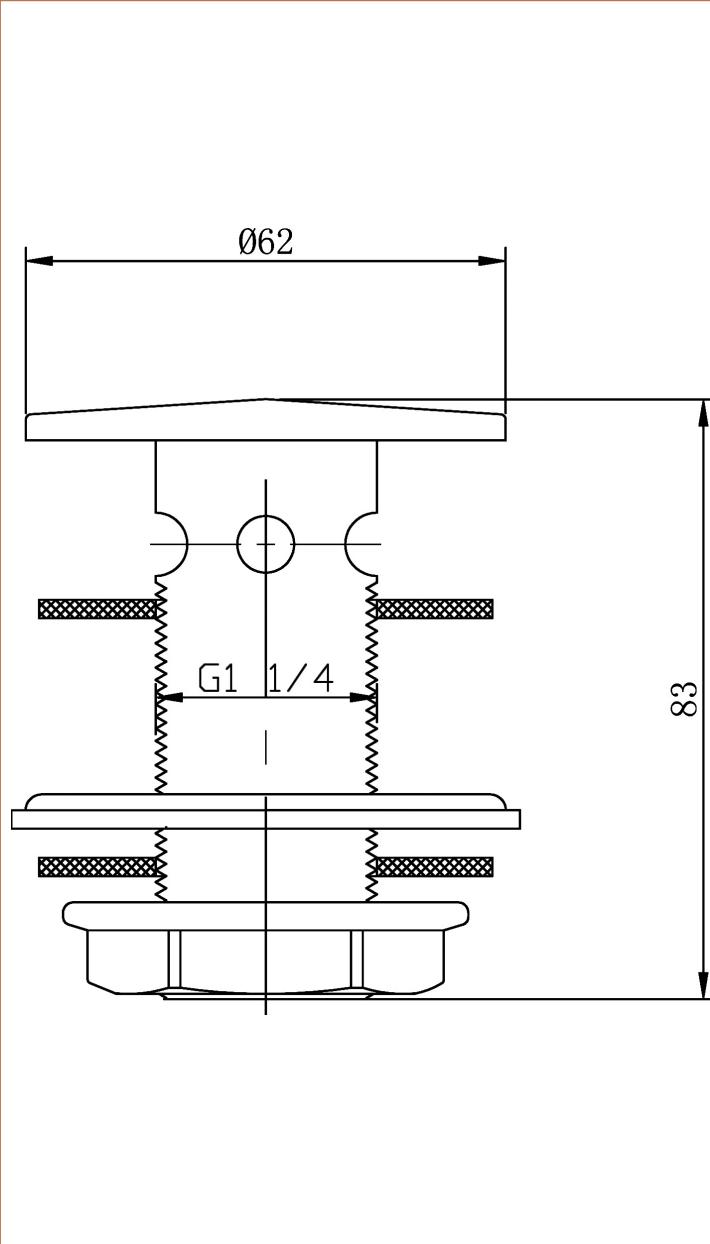

Sales Code: ER03

Description: Brass Flip Top Basin Waste

Product Dimensions

Length (mm):	
Width (mm):	62
Height (mm):	83
Depth (mm):	62
Nett Weight (kg):	0.2

Packaging Dimensions

Height (mm):	100
Width (mm):	65
Depth (mm):	65
Gross Weight (kg):	0.21

Packaging Data

Box Colour:	White Cardboard Box
Box Qty:	1
Label Size:	100 x 50
Label Colour:	White Label
Label Qty:	2

Outer Box Dimensions (If Applicable)

Height (mm):	
Width (mm):	
Length (mm):	
Depth (mm):	
Gross Weight (kg):	13
Barcode:	5055146132585

Product Details

Country of Origin:	China
Fitting Instruction:	No
CE & UKCA:	N/A
Product Material:	Brass
Heating Element Wattage:	Not Applicable
Colour/Finish:	Chrome
Product Diameter:	62mm
Connection Size:	11/4"