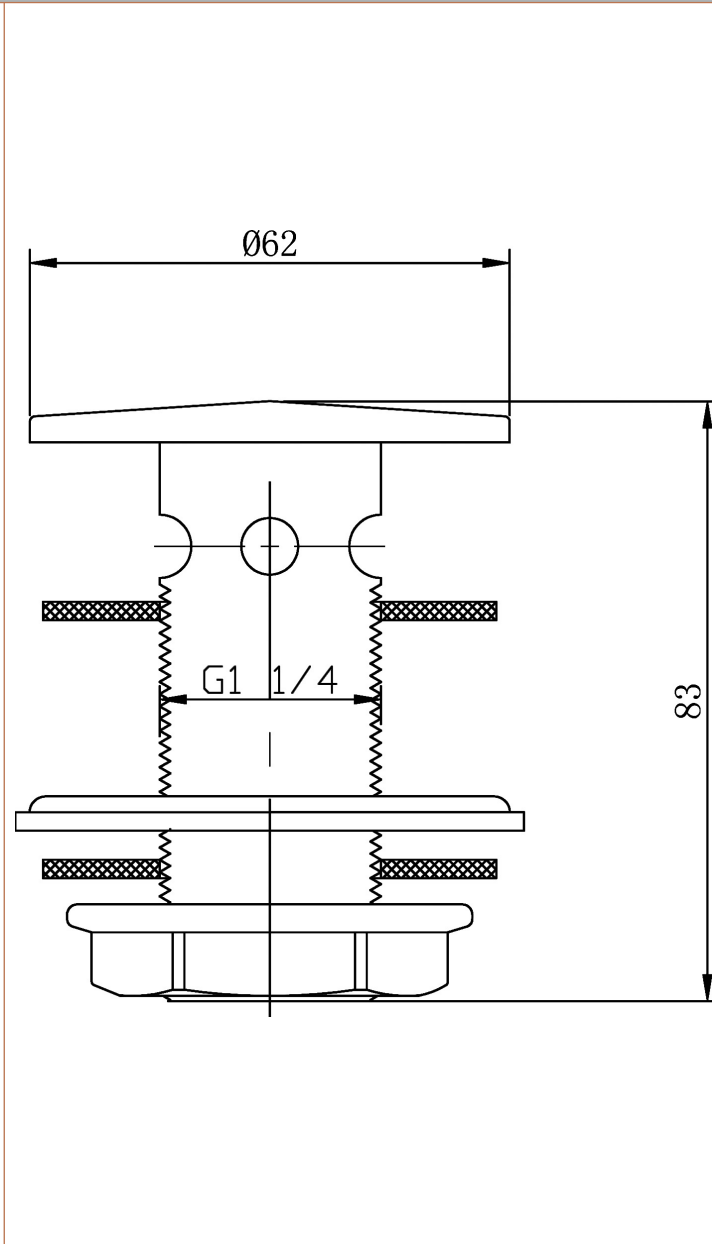

Sales Code: ER03

Description: Brass Flip Top Basin Waste

Product Dimensions

Length (mm):	
Width (mm):	62
Height (mm):	83
Depth (mm):	62
Nett Weight (kg):	0.2

Packaging Dimensions

Height (mm):	100
Width (mm):	65
Depth (mm):	65
Gross Weight (kg):	0.21

Packaging Data

Box Colour:	White Cardboard Box
Box Qty:	1
Label Size:	100 x 50
Label Colour:	White Label
Label Qty:	2

Outer Box Dimensions (If Applicable)

Height (mm):	
Width (mm):	
Length (mm):	
Depth (mm):	
Gross Weight (kg):	13
Barcode:	5055146132585

Product Details

Country of Origin:	China
Fitting Instruction:	No
CE & UKCA:	N/A
Product Material:	Brass
Heating Element Wattage:	Not Applicable
Colour/Finish:	Chrome
Product Diameter:	62mm
Connection Size:	11/4"