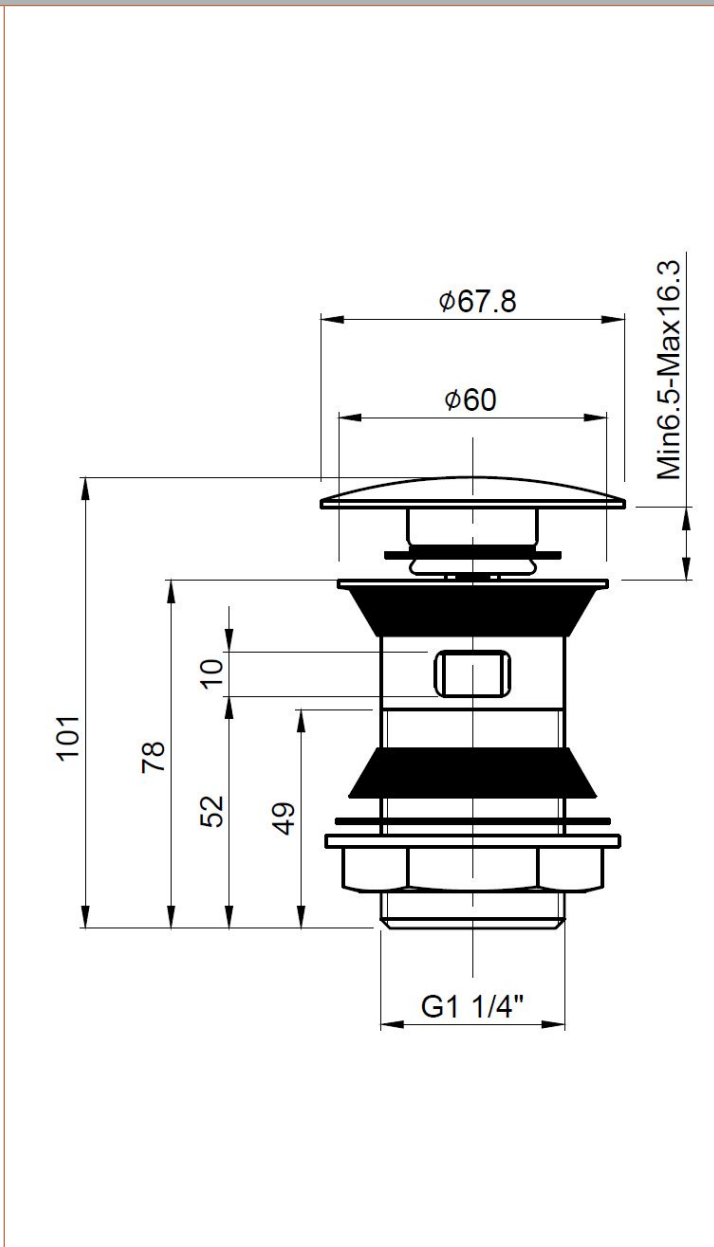

Sales Code: ER07

Description: Push Button Basin Waste Slotted

Product Dimensions

Length (mm):	
Width (mm):	61
Height (mm):	97
Depth (mm):	61
Nett Weight (kg):	0.3

Packaging Dimensions

Height (mm):	65
Width (mm):	65
Depth (mm):	100
Gross Weight (kg):	0.3

Packaging Data

Box Colour:	White Cardboard Box
Box Qty:	1
Label Size:	100 x 50
Label Colour:	White Label
Label Qty:	2

Outer Box Dimensions (If Applicable)

Height (mm):	
Width (mm):	
Length (mm):	
Depth (mm):	
Gross Weight (kg):	21
Barcode:	5055275870822

Product Details

Country of Origin:	China
Fitting Instruction:	No
CE & UKCA:	N/A
Product Material:	Ss
Heating Element Wattage:	Not Applicable
Colour/Finish:	Chrome
Product Diameter:	61mm
Connection Size:	11/4"