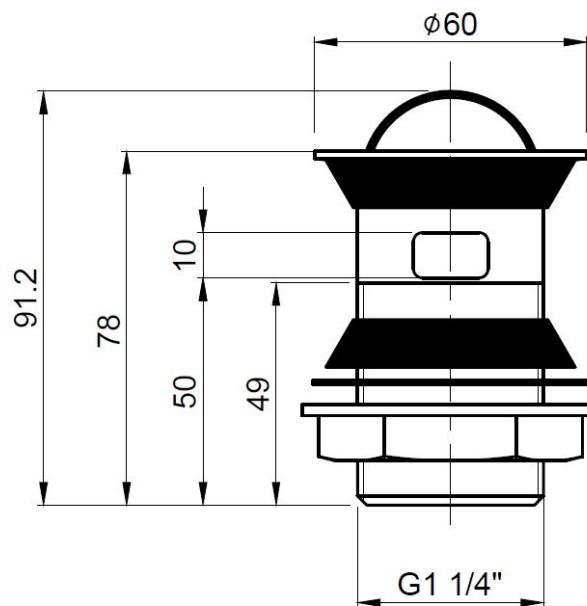

Sales Code: ER08

Description: Ss Flip Top Basin Waste

Product Dimensions

Length (mm):	
Width (mm):	62
Height (mm):	83
Depth (mm):	62
Nett Weight (kg):	0.2

Packaging Dimensions

Height (mm):	100
Width (mm):	65
Depth (mm):	65
Gross Weight (kg):	0.2

Packaging Data

Box Colour:	White Cardboard Box
Box Qty:	1
Label Size:	100 x 50
Label Colour:	White Label
Label Qty:	2

Outer Box Dimensions (If Applicable)

Height (mm):	
Width (mm):	
Length (mm):	
Depth (mm):	
Gross Weight (kg):	13
Barcode:	5055275870839

Product Details

Country of Origin:	China
Fitting Instruction:	No
CE & UKCA:	N/A
Product Material:	Ss
Heating Element Wattage:	Not Applicable
Colour/Finish:	Chrome
Product Diameter:	62mm
Connection Size:	11/4"