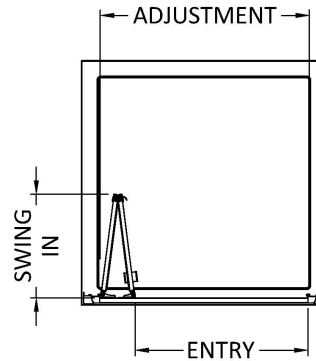

Sales Code: ERBD76

Description: Ella 760mm Bi-Fold Door (1850)

Product Dimensions

Height (mm):	1854
Width (mm):	755
Depth (mm):	42
Nett Weight (kg):	20.3

Packaging Dimensions

Height (mm):	1910
Width (mm):	740
Length (mm):	80
Gross Weight (kg):	20.3

Packaging Data

Box Colour:	Brown Cardboard Box - Printed
Box Qty:	1
Label Size:	100 x 50
Label Colour:	Not Applicable
Label Qty:	0

Outer Box Dimensions (If Applicable)

Height (mm):	
Width (mm):	
Depth (mm):	
Length (mm):	
Gross Weight (kg):	
Barcode:	5055369078738

Product Details

Country of Origin:	China
Fitting Instruction:	No
CE & UKCA:	Yes
Profile Material:	Aluminium
Profile Finish:	Chrome
Adjustments (mm):	710mm - 745mm
Entry Width (mm):	495M
Swing In Dim (mm):	312M
Swing Out Dim (mm):	N/A
Radius (mm):	Not Applicable
Glass Thickness (mm):	5
Easy Fit:	No
Easy Clean:	No
Handle Style:	Knob Handle
Handle Material:	Plastic
Enclosure Design:	Framed
Wheel Type:	Captive And Fixed.
Support Bar Included:	Support Bar Not Included
Extras:	None