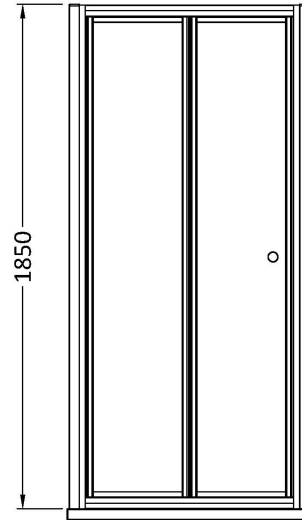

Sales Code: ERBD76

Description: Ella 760mm Bi-Fold Door (1850)

Product Dimensions

Height (mm):	1854
Width (mm):	755
Depth (mm):	42
Nett Weight (kg):	20.3

Packaging Dimensions

Height (mm):	1910
Width (mm):	740
Length (mm):	80
Gross Weight (kg):	20.3

Packaging Data

Box Colour:	Brown Cardboard Box - Printed
Box Qty:	1
Label Size:	100 x 50
Label Colour:	Not Applicable
Label Qty:	0

Outer Box Dimensions (If Applicable)

Height (mm):	
Width (mm):	
Depth (mm):	
Length (mm):	
Gross Weight (kg):	
Barcode:	5055369078738

Product Details

Country of Origin:	China
Fitting Instruction:	No
CE & UKCA:	Yes
Profile Material:	Aluminium
Profile Finish:	Chrome
Adjustments (mm):	710mm - 745mm
Entry Width (mm):	495M
Swing In Dim (mm):	312M
Swing Out Dim (mm):	N/A
Radius (mm):	Not Applicable
Glass Thickness (mm):	5
Easy Fit:	No
Easy Clean:	No
Handle Style:	Knob Handle
Handle Material:	Plastic
Enclosure Design:	Framed
Wheel Type:	Captive And Fixed.
Support Bar Included:	Support Bar Not Included
Extras:	None