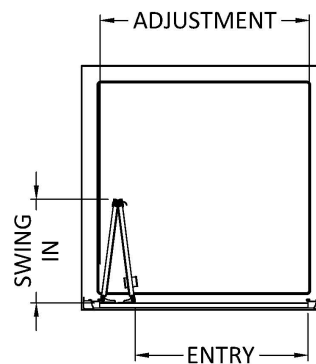

Sales Code: ERBD80

Description: Ella 800mm Bi-Fold Door (1850)

Product Dimensions

Height (mm):	1854
Width (mm):	785
Depth (mm):	42
Nett Weight (kg):	21.5

Packaging Dimensions

Height (mm):	1895
Width (mm):	785
Length (mm):	80
Gross Weight (kg):	21.5

Packaging Data

Box Colour:	Brown Cardboard Box - Printed
Box Qty:	1
Label Size:	100 x 50
Label Colour:	Not Applicable
Label Qty:	0

Outer Box Dimensions (If Applicable)

Height (mm):	
Width (mm):	
Depth (mm):	
Length (mm):	
Gross Weight (kg):	
Barcode:	5055369078745

Product Details

Country of Origin:	China
Fitting Instruction:	No
CE & UKCA:	Yes
Profile Material:	Aluminium
Profile Finish:	Chrome
Adjustments (mm):	750mm - 785mm
Entry Width (mm):	535M
Swing In Dim (mm):	332M
Swing Out Dim (mm):	N/A
Radius (mm):	Not Applicable
Glass Thickness (mm):	5
Easy Fit:	No
Easy Clean:	No
Handle Style:	Knob Handle
Handle Material:	Plastic
Enclosure Design:	Framed
Wheel Type:	Captive And Fixed.
Support Bar Included:	Support Bar Not Included
Extras:	None