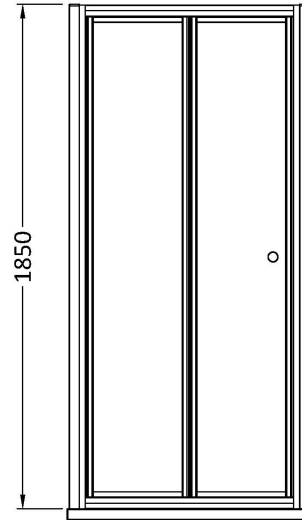

Sales Code: ERBD80

Description: Ella 800mm Bi-Fold Door (1850)

**Product Dimensions**

Height (mm):	1854
Width (mm):	785
Depth (mm):	42
Nett Weight (kg):	21.5

**Packaging Dimensions**

Height (mm):	1895
Width (mm):	785
Length (mm):	80
Gross Weight (kg):	21.5

**Packaging Data**

Box Colour:	Brown Cardboard Box - Printed
Box Qty:	1
Label Size:	100 x 50
Label Colour:	Not Applicable
Label Qty:	0

**Outer Box Dimensions (If Applicable)**

Height (mm):	
Width (mm):	
Depth (mm):	
Length (mm):	
Gross Weight (kg):	
Barcode:	5055369078745

**Product Details**

Country of Origin:	China
Fitting Instruction:	No
CE & UKCA:	Yes
Profile Material:	Aluminium
Profile Finish:	Chrome
Adjustments (mm):	750mm - 785mm
Entry Width (mm):	535M
Swing In Dim (mm):	332M
Swing Out Dim (mm):	N/A
Radius (mm):	Not Applicable
Glass Thickness (mm):	5
Easy Fit:	No
Easy Clean:	No
Handle Style:	Knob Handle
Handle Material:	Plastic
Enclosure Design:	Framed
Wheel Type:	Captive And Fixed.
Support Bar Included:	Support Bar Not Included
Extras:	None