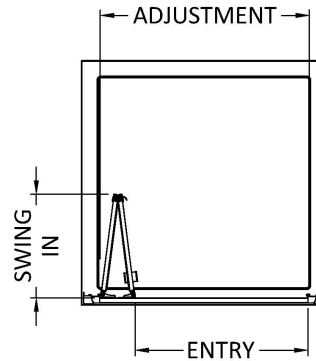

Sales Code: ERBD80

Description: Ella 800mm Bi-Fold Door (1850)

**Product Dimensions**

Height (mm):	1854
Width (mm):	785
Depth (mm):	42
Nett Weight (kg):	21.5

**Packaging Dimensions**

Height (mm):	1895
Width (mm):	785
Length (mm):	80
Gross Weight (kg):	21.5

**Packaging Data**

Box Colour:	Brown Cardboard Box - Printed
Box Qty:	1
Label Size:	100 x 50
Label Colour:	Not Applicable
Label Qty:	0

**Outer Box Dimensions (If Applicable)**

Height (mm):	
Width (mm):	
Depth (mm):	
Length (mm):	
Gross Weight (kg):	
Barcode:	5055369078745

**Product Details**

Country of Origin:	China
Fitting Instruction:	No
CE & UKCA:	Yes
Profile Material:	Aluminium
Profile Finish:	Chrome
Adjustments (mm):	750mm - 785mm
Entry Width (mm):	535M
Swing In Dim (mm):	332M
Swing Out Dim (mm):	N/A
Radius (mm):	Not Applicable
Glass Thickness (mm):	5
Easy Fit:	No
Easy Clean:	No
Handle Style:	Knob Handle
Handle Material:	Plastic
Enclosure Design:	Framed
Wheel Type:	Captive And Fixed.
Support Bar Included:	Support Bar Not Included
Extras:	None