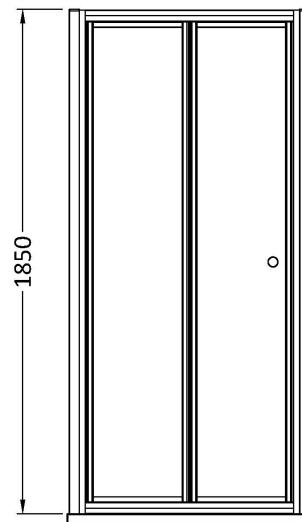

Sales Code: ERBD80

Description: Ella 800mm Bi-Fold Door (1850)

Product Dimensions

Height (mm):	1854
Width (mm):	785
Depth (mm):	42
Nett Weight (kg):	21.5

Packaging Dimensions

Height (mm):	1895
Width (mm):	785
Length (mm):	80
Gross Weight (kg):	21.5

Packaging Data

Box Colour:	Brown Cardboard Box - Printed
Box Qty:	1
Label Size:	100 x 50
Label Colour:	Not Applicable
Label Qty:	0

Outer Box Dimensions (If Applicable)

Height (mm):	
Width (mm):	
Depth (mm):	
Length (mm):	
Gross Weight (kg):	
Barcode:	5055369078745

Product Details

Country of Origin:	China
Fitting Instruction:	No
CE & UKCA:	Yes
Profile Material:	Aluminium
Profile Finish:	Chrome
Adjustments (mm):	750mm - 785mm
Entry Width (mm):	535M
Swing In Dim (mm):	332M
Swing Out Dim (mm):	N/A
Radius (mm):	Not Applicable
Glass Thickness (mm):	5
Easy Fit:	No
Easy Clean:	No
Handle Style:	Knob Handle
Handle Material:	Plastic
Enclosure Design:	Framed
Wheel Type:	Captive And Fixed.
Support Bar Included:	Support Bar Not Included
Extras:	None