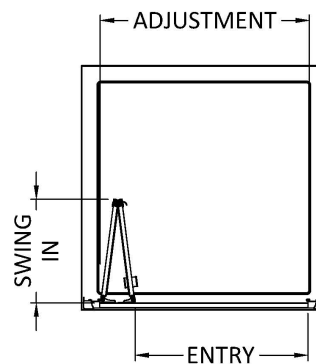

Sales Code: ERBD90

Description: Ella 900mm Bi-Fold Door (1850)

Product Dimensions

Height (mm):	1854
Width (mm):	885
Depth (mm):	42
Nett Weight (kg):	23.5

Packaging Dimensions

Height (mm):	1900
Width (mm):	885
Length (mm):	80
Gross Weight (kg):	23.5

Packaging Data

Box Colour:	Brown Cardboard Box - Printed
Box Qty:	1
Label Size:	100 x 50
Label Colour:	Not Applicable
Label Qty:	0

Outer Box Dimensions (If Applicable)

Height (mm):	
Width (mm):	
Depth (mm):	
Length (mm):	
Gross Weight (kg):	
Barcode:	5055369078752

Product Details

Country of Origin:	China
Fitting Instruction:	No
CE & UKCA:	Yes
Profile Material:	Aluminium
Profile Finish:	Chrome
Adjustments (mm):	850mm - 885mm
Entry Width (mm):	635M
Swing In Dim (mm):	382M
Swing Out Dim (mm):	N/A
Radius (mm):	Not Applicable
Glass Thickness (mm):	5
Easy Fit:	No
Easy Clean:	No
Handle Style:	Knob Handle
Handle Material:	Plastic
Enclosure Design:	Framed
Wheel Type:	Captive And Fixed.
Support Bar Included:	Support Bar Not Included
Extras:	None