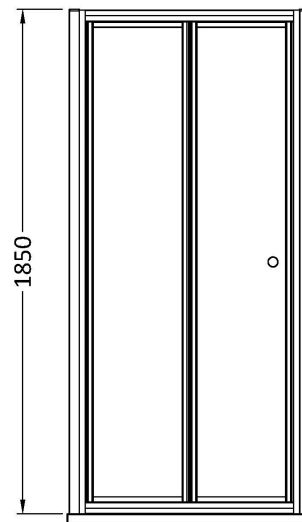

Sales Code: ERBD90

Description: Ella 900mm Bi-Fold Door (1850)

Product Dimensions

Height (mm):	1854
Width (mm):	885
Depth (mm):	42
Nett Weight (kg):	23.5

Packaging Dimensions

Height (mm):	1900
Width (mm):	885
Length (mm):	80
Gross Weight (kg):	23.5

Packaging Data

Box Colour:	Brown Cardboard Box - Printed
Box Qty:	1
Label Size:	100 x 50
Label Colour:	Not Applicable
Label Qty:	0

Outer Box Dimensions (If Applicable)

Height (mm):	
Width (mm):	
Depth (mm):	
Length (mm):	
Gross Weight (kg):	
Barcode:	5055369078752

Product Details

Country of Origin:	China
Fitting Instruction:	No
CE & UKCA:	Yes
Profile Material:	Aluminium
Profile Finish:	Chrome
Adjustments (mm):	850mm - 885mm
Entry Width (mm):	635M
Swing In Dim (mm):	382M
Swing Out Dim (mm):	N/A
Radius (mm):	Not Applicable
Glass Thickness (mm):	5
Easy Fit:	No
Easy Clean:	No
Handle Style:	Knob Handle
Handle Material:	Plastic
Enclosure Design:	Framed
Wheel Type:	Captive And Fixed.
Support Bar Included:	Support Bar Not Included
Extras:	None