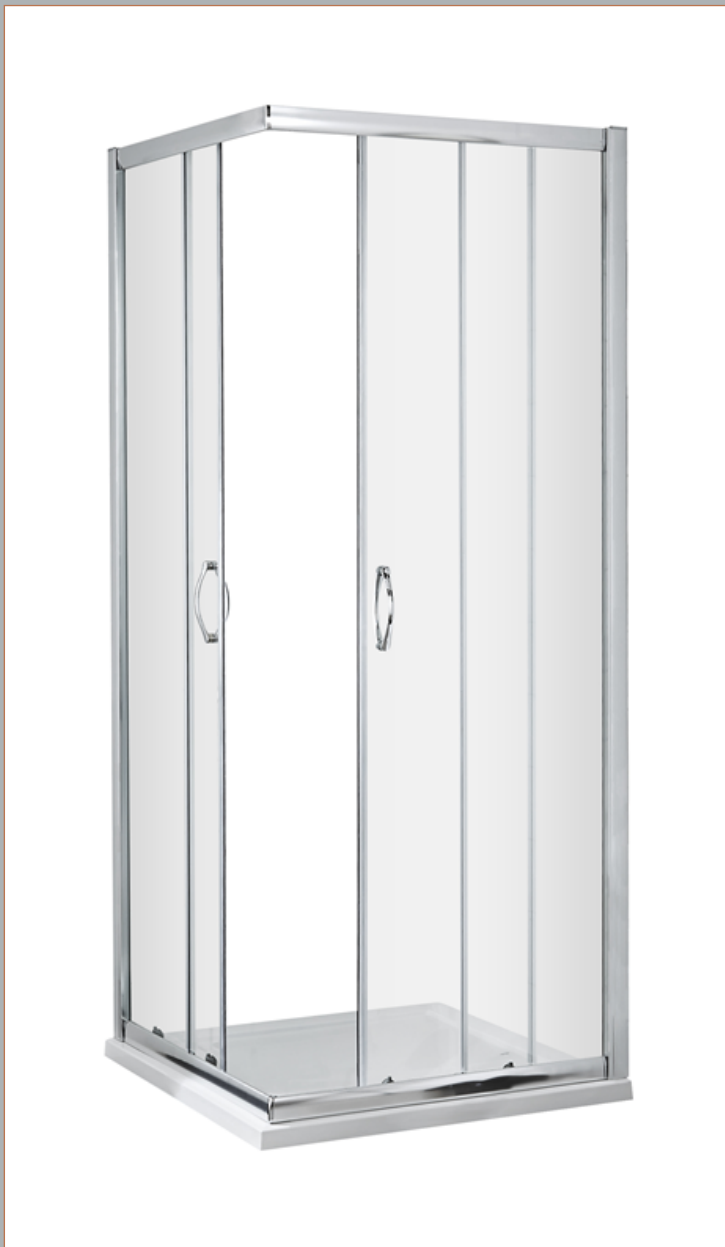

Sales Code: ERCE7676H5

Description: Ella 760X760 Corner Entry New Handle

Packaging Details

Barcode: 5056462624570

Sales Code: ERCE7676

Description: Ella 760X760 Corner Entry Enclosure 1850

Product Dimensions

Height (mm):	1850
Width (mm):	750
Depth (mm):	750
Nett Weight (kg):	35.5

Packaging Dimensions

Height (mm):	1910
Width (mm):	480
Length (mm):	65
Gross Weight (kg):	35.5

Packaging Data

Box Colour:	Brown Cardboard Box - Printed
Box Qty:	1
Label Size:	100 x 50
Label Colour:	Not Applicable
Label Qty:	0

Outer Box Dimensions (If Applicable)

Height (mm):	
Width (mm):	
Depth (mm):	
Length (mm):	
Gross Weight (kg):	
Barcode:	5055369078639

Product Details

Country of Origin:	China
Fitting Instruction:	No
CE & UKCA:	Yes
Profile Material:	Aluminium
Profile Finish:	Chrome
Adjustments (mm):	730mm - 750mm
Entry Width (mm):	365mm
Swing In Dim (mm):	N/A
Swing Out Dim (mm):	N/A
Radius (mm):	Not Applicable
Glass Thickness (mm):	5
Easy Fit:	Yes
Easy Clean:	No
Handle Style:	D Shape Handle
Handle Material:	Plastic
Enclosure Design:	Framed
Wheel Type:	Plastic, Dual, Quick Release
Support Bar Included:	Support Bar Not Included
Extras:	None

Sales Code: HAN1005AA

Description: Handles

Product Dimensions

Length (mm):	
Width (mm):	18
Height (mm):	156
Depth (mm):	70
Nett Weight (kg):	0.1

Packaging Dimensions

Height (mm):	55
Width (mm):	55
Depth (mm):	55
Gross Weight (kg):	0.1