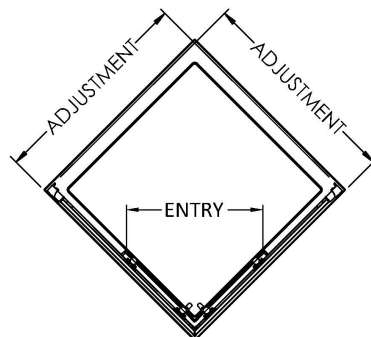

Sales Code: ERCE7676H5

Description: Ella 760X760 Corner Entry New Handle

Packaging Details

Barcode: 5056462624570

Sales Code: ERCE7676

Description: Ella 760X760 Corner Entry Enclosure 1850

Product Dimensions

Height (mm):	1850
Width (mm):	750
Depth (mm):	750
Nett Weight (kg):	35.5

Packaging Dimensions

Height (mm):	1910
Width (mm):	480
Length (mm):	65
Gross Weight (kg):	35.5

Packaging Data

Box Colour:	Brown Cardboard Box - Printed
Box Qty:	1
Label Size:	100 x 50
Label Colour:	Not Applicable
Label Qty:	0

Outer Box Dimensions (If Applicable)

Height (mm):	
Width (mm):	
Depth (mm):	
Length (mm):	
Gross Weight (kg):	
Barcode:	5055369078639

Product Details

Country of Origin:	China
Fitting Instruction:	No
CE & UKCA:	Yes
Profile Material:	Aluminium
Profile Finish:	Chrome
Adjustments (mm):	730mm - 750mm
Entry Width (mm):	365mm
Swing In Dim (mm):	N/A
Swing Out Dim (mm):	N/A
Radius (mm):	Not Applicable
Glass Thickness (mm):	5
Easy Fit:	Yes
Easy Clean:	No
Handle Style:	D Shape Handle
Handle Material:	Plastic
Enclosure Design:	Framed
Wheel Type:	Plastic, Dual, Quick Release
Support Bar Included:	Support Bar Not Included
Extras:	None

Sales Code: HAN1005AA

Description: Handles

Product Dimensions

Length (mm):	
Width (mm):	18
Height (mm):	156
Depth (mm):	70
Nett Weight (kg):	0.1

Packaging Dimensions

Height (mm):	55
Width (mm):	55
Depth (mm):	55
Gross Weight (kg):	0.1