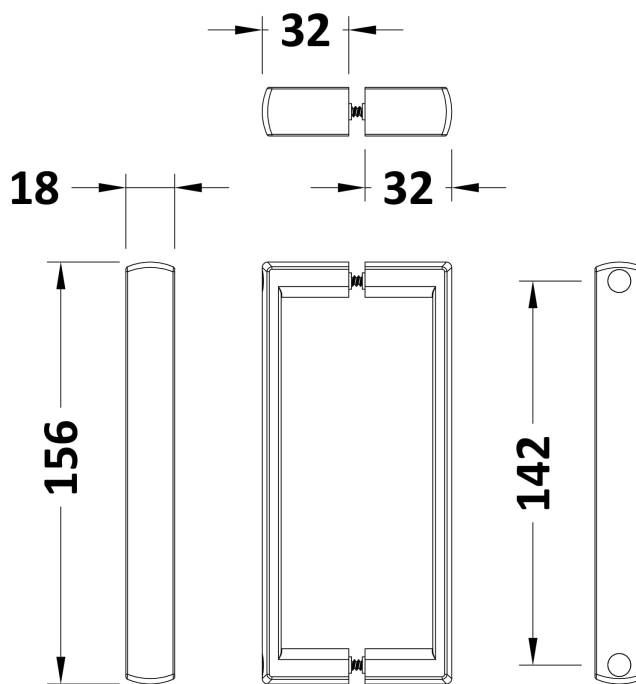

Height (mm):	1850
Width (mm):	750
Depth (mm):	750
Nett Weight (kg):	35.5

Packaging Dimensions

Height (mm):	1910
Width (mm):	480
Length (mm):	65
Gross Weight (kg):	35.5

Packaging Data

Box Colour:	Brown Cardboard Box - Printed
Box Qty:	1
Label Size:	100 x 50
Label Colour:	Not Applicable
Label Qty:	0

Outer Box Dimensions (If Applicable)

Height (mm):	
Width (mm):	
Depth (mm):	
Length (mm):	
Gross Weight (kg):	
Barcode:	5055369078639

Product Details

Country of Origin:	China
Fitting Instruction:	No
CE & UKCA:	Yes
Profile Material:	Aluminium
Profile Finish:	Chrome
Adjustments (mm):	730mm - 750mm
Entry Width (mm):	365mm
Swing In Dim (mm):	N/A
Swing Out Dim (mm):	N/A
Radius (mm):	Not Applicable
Glass Thickness (mm):	5
Easy Fit:	Yes
Easy Clean:	No
Handle Style:	D Shape Handle
Handle Material:	Plastic
Enclosure Design:	Framed
Wheel Type:	Plastic, Dual, Quick Release
Support Bar Included:	Support Bar Not Included
Extras:	None

Sales Code: HAN1005AA

Description: Handles

Product Dimensions

Length (mm):	
Width (mm):	18
Height (mm):	156
Depth (mm):	70
Nett Weight (kg):	0.1

Packaging Dimensions

Height (mm):	55
Width (mm):	55
Depth (mm):	55
Gross Weight (kg):	0.1

Packaging Data

Box Colour:	
Box Qty:	
Label Size:	x
Label Colour:	
Label Qty:	

Outer Box Dimensions (If Applicable)

Height (mm):	
Width (mm):	
Length (mm):	
Depth (mm):	
Gross Weight (kg):	
Barcode:	5056462617879