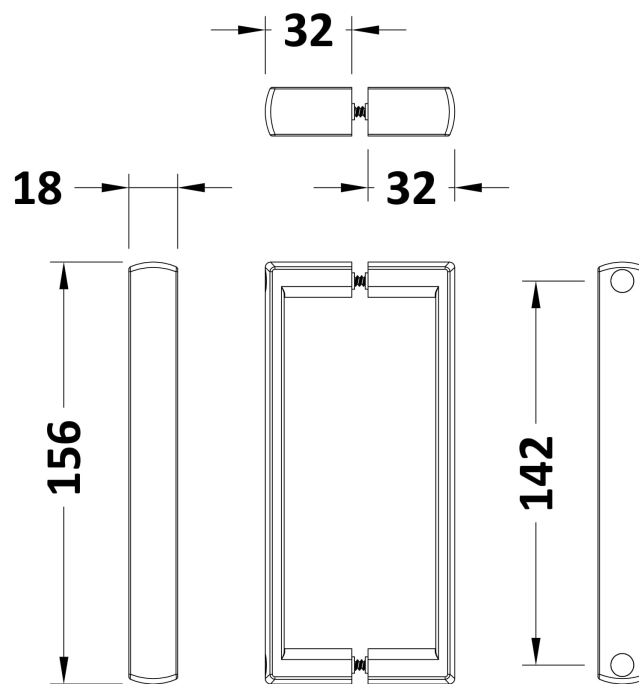

Height (mm):	1850
Width (mm):	750
Depth (mm):	750
Nett Weight (kg):	35.5

Packaging Dimensions

Height (mm):	1910
Width (mm):	480
Length (mm):	65
Gross Weight (kg):	35.5

Packaging Data

Box Colour:	Brown Cardboard Box - Printed
Box Qty:	1
Label Size:	100 x 50
Label Colour:	Not Applicable
Label Qty:	0

Outer Box Dimensions (If Applicable)

Height (mm):	
Width (mm):	
Depth (mm):	
Length (mm):	
Gross Weight (kg):	
Barcode:	5055369078639

Product Details

Country of Origin:	China
Fitting Instruction:	No
CE & UKCA:	Yes
Profile Material:	Aluminium
Profile Finish:	Chrome
Adjustments (mm):	730mm - 750mm
Entry Width (mm):	365mm
Swing In Dim (mm):	N/A
Swing Out Dim (mm):	N/A
Radius (mm):	Not Applicable
Glass Thickness (mm):	5
Easy Fit:	Yes
Easy Clean:	No
Handle Style:	D Shape Handle
Handle Material:	Plastic
Enclosure Design:	Framed
Wheel Type:	Plastic, Dual, Quick Release
Support Bar Included:	Support Bar Not Included
Extras:	None

Sales Code: HAN1005AA

Description: Handles

Product Dimensions

Length (mm):	
Width (mm):	18
Height (mm):	156
Depth (mm):	70
Nett Weight (kg):	0.1

Packaging Dimensions

Height (mm):	55
Width (mm):	55
Depth (mm):	55
Gross Weight (kg):	0.1

Packaging Data

Box Colour:	
Box Qty:	
Label Size:	x
Label Colour:	
Label Qty:	

Outer Box Dimensions (If Applicable)

Height (mm):	
Width (mm):	
Length (mm):	
Depth (mm):	
Gross Weight (kg):	
Barcode:	5056462617879