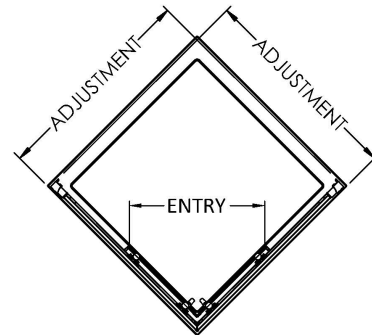

Sales Code: ERCE7676H5

Description: Ella 760X760 Corner Entry New Handle

Packaging Details

Barcode: 5056462624570

Sales Code: ERCE7676

Description: Ella 760X760 Corner Entry Enclosure 1850

Product Dimensions

Height (mm):	1850
Width (mm):	750
Depth (mm):	750
Nett Weight (kg):	35.5

Packaging Dimensions

Height (mm):	1910
Width (mm):	480
Length (mm):	65
Gross Weight (kg):	35.5

Packaging Data

Box Colour:	Brown Cardboard Box - Printed
Box Qty:	1
Label Size:	100 x 50
Label Colour:	Not Applicable
Label Qty:	0

Outer Box Dimensions (If Applicable)

Height (mm):	
Width (mm):	
Depth (mm):	
Length (mm):	
Gross Weight (kg):	
Barcode:	5055369078639

Product Details

Country of Origin:	China
Fitting Instruction:	No
CE & UKCA:	Yes
Profile Material:	Aluminium
Profile Finish:	Chrome
Adjustments (mm):	730mm - 750mm
Entry Width (mm):	365mm
Swing In Dim (mm):	N/A
Swing Out Dim (mm):	N/A
Radius (mm):	Not Applicable
Glass Thickness (mm):	5
Easy Fit:	Yes
Easy Clean:	No
Handle Style:	D Shape Handle
Handle Material:	Plastic
Enclosure Design:	Framed
Wheel Type:	Plastic, Dual, Quick Release
Support Bar Included:	Support Bar Not Included
Extras:	None

Sales Code: HAN1005AA

Description: Handles

Product Dimensions

Length (mm):	
Width (mm):	18
Height (mm):	156
Depth (mm):	70
Nett Weight (kg):	0.1

Packaging Dimensions

Height (mm):	55
Width (mm):	55
Depth (mm):	55
Gross Weight (kg):	0.1