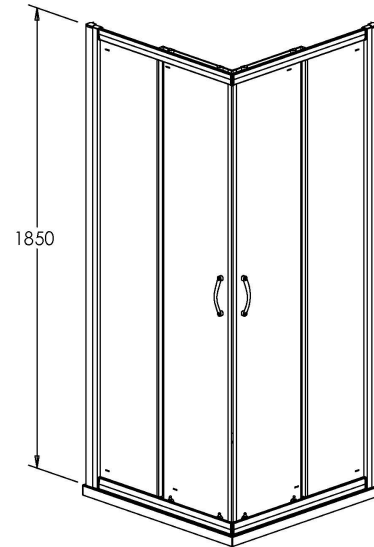

Sales Code: ERCE7676H5

Description: Ella 760X760 Corner Entry New Handle

Packaging Details

Barcode: 5056462624570

Sales Code: ERCE7676

Description: Ella 760X760 Corner Entry Enclosure 1850

Product Dimensions

Height (mm):	1850
Width (mm):	750
Depth (mm):	750
Nett Weight (kg):	35.5

Packaging Dimensions

Height (mm):	1910
Width (mm):	480
Length (mm):	65
Gross Weight (kg):	35.5

Packaging Data

Box Colour:	Brown Cardboard Box - Printed
Box Qty:	1
Label Size:	100 x 50
Label Colour:	Not Applicable
Label Qty:	0

Outer Box Dimensions (If Applicable)

Height (mm):	
Width (mm):	
Depth (mm):	
Length (mm):	
Gross Weight (kg):	
Barcode:	5055369078639

Product Details

Country of Origin:	China
Fitting Instruction:	No
CE & UKCA:	Yes
Profile Material:	Aluminium
Profile Finish:	Chrome
Adjustments (mm):	730mm - 750mm
Entry Width (mm):	365mm
Swing In Dim (mm):	N/A
Swing Out Dim (mm):	N/A
Radius (mm):	Not Applicable
Glass Thickness (mm):	5
Easy Fit:	Yes
Easy Clean:	No
Handle Style:	D Shape Handle
Handle Material:	Plastic
Enclosure Design:	Framed
Wheel Type:	Plastic, Dual, Quick Release
Support Bar Included:	Support Bar Not Included
Extras:	None

Sales Code: HAN1005AA

Description: Handles

Product Dimensions

Length (mm):	
Width (mm):	18
Height (mm):	156
Depth (mm):	70
Nett Weight (kg):	0.1

Packaging Dimensions

Height (mm):	55
Width (mm):	55
Depth (mm):	55
Gross Weight (kg):	0.1