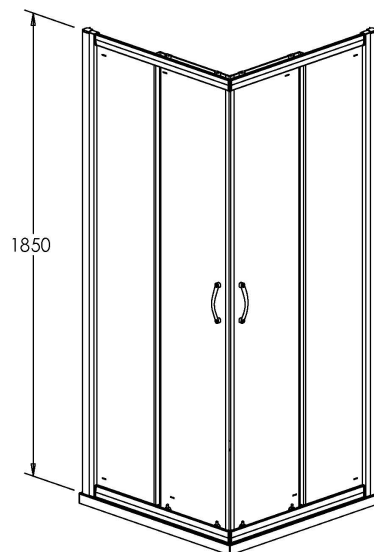

Sales Code: ERCE7676H5

Description: Ella 760X760 Corner Entry New Handle

Packaging Details

Barcode: 5056462624570

Sales Code: ERCE7676

Description: Ella 760X760 Corner Entry Enclosure 1850

Product Dimensions

Height (mm):	1850
Width (mm):	750
Depth (mm):	750
Nett Weight (kg):	35.5

Packaging Dimensions

Height (mm):	1910
Width (mm):	480
Length (mm):	65
Gross Weight (kg):	35.5

Packaging Data

Box Colour:	Brown Cardboard Box - Printed
Box Qty:	1
Label Size:	100 x 50
Label Colour:	Not Applicable
Label Qty:	0

Outer Box Dimensions (If Applicable)

Height (mm):	
Width (mm):	
Depth (mm):	
Length (mm):	
Gross Weight (kg):	
Barcode:	5055369078639

Product Details

Country of Origin:	China
Fitting Instruction:	No
CE & UKCA:	Yes
Profile Material:	Aluminium
Profile Finish:	Chrome
Adjustments (mm):	730mm - 750mm
Entry Width (mm):	365mm
Swing In Dim (mm):	N/A
Swing Out Dim (mm):	N/A
Radius (mm):	Not Applicable
Glass Thickness (mm):	5
Easy Fit:	Yes
Easy Clean:	No
Handle Style:	D Shape Handle
Handle Material:	Plastic
Enclosure Design:	Framed
Wheel Type:	Plastic, Dual, Quick Release
Support Bar Included:	Support Bar Not Included
Extras:	None

Sales Code: HAN1005AA

Description: Handles

Product Dimensions

Length (mm):	
Width (mm):	18
Height (mm):	156
Depth (mm):	70
Nett Weight (kg):	0.1

Packaging Dimensions

Height (mm):	55
Width (mm):	55
Depth (mm):	55
Gross Weight (kg):	0.1