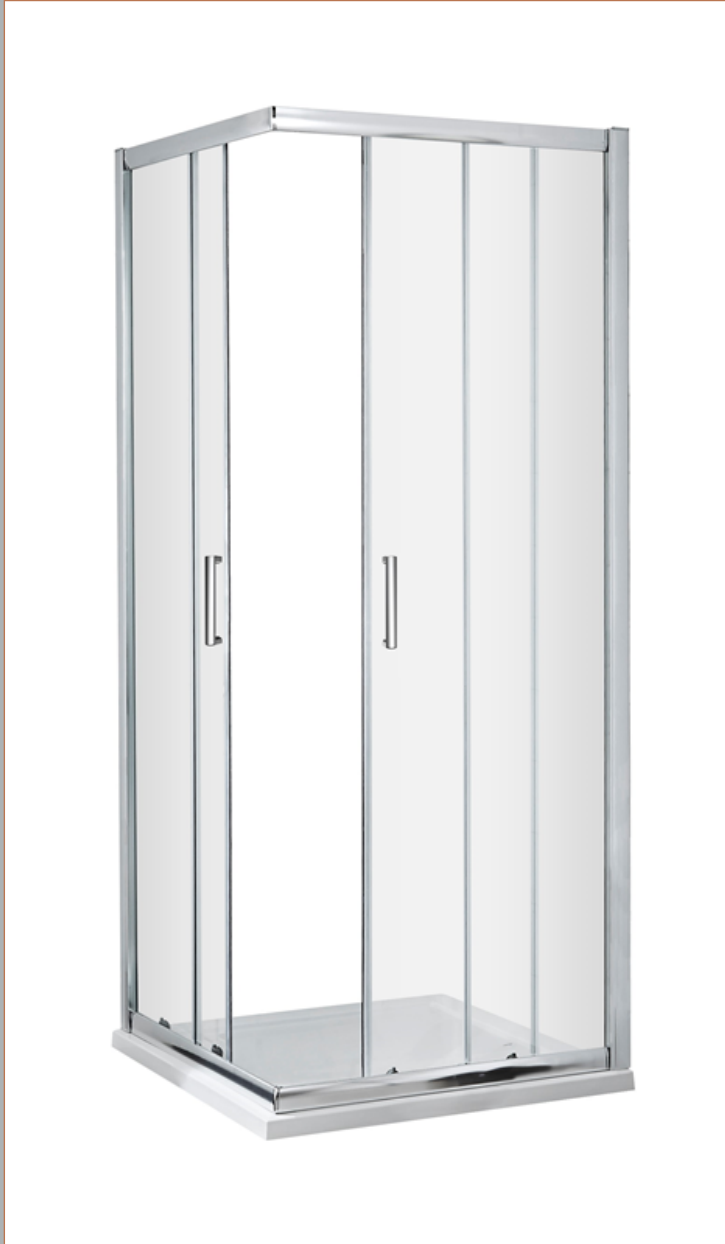

Sales Code: ERCE7676H5

Description: Ella 760X760 Corner Entry New Handle

Packaging Details

Barcode: 5056462624570

Sales Code: ERCE7676

Description: Ella 760X760 Corner Entry Enclosure 1850

Product Dimensions

Height (mm):	1850
Width (mm):	750
Depth (mm):	750
Nett Weight (kg):	35.5

Packaging Dimensions

Height (mm):	1910
Width (mm):	480
Length (mm):	65
Gross Weight (kg):	35.5

Packaging Data

Box Colour:	Brown Cardboard Box - Printed
Box Qty:	1
Label Size:	100 x 50
Label Colour:	Not Applicable
Label Qty:	0

Outer Box Dimensions (If Applicable)

Height (mm):	
Width (mm):	
Depth (mm):	
Length (mm):	
Gross Weight (kg):	
Barcode:	5055369078639

Product Details

Country of Origin:	China
Fitting Instruction:	No
CE & UKCA:	Yes
Profile Material:	Aluminium
Profile Finish:	Chrome
Adjustments (mm):	730mm - 750mm
Entry Width (mm):	365mm
Swing In Dim (mm):	N/A
Swing Out Dim (mm):	N/A
Radius (mm):	Not Applicable
Glass Thickness (mm):	5
Easy Fit:	Yes
Easy Clean:	No
Handle Style:	D Shape Handle
Handle Material:	Plastic
Enclosure Design:	Framed
Wheel Type:	Plastic, Dual, Quick Release
Support Bar Included:	Support Bar Not Included
Extras:	None

Sales Code: HAN1005AA

Description: Handles

Product Dimensions

Length (mm):	
Width (mm):	18
Height (mm):	156
Depth (mm):	70
Nett Weight (kg):	0.1

Packaging Dimensions

Height (mm):	55
Width (mm):	55
Depth (mm):	55
Gross Weight (kg):	0.1