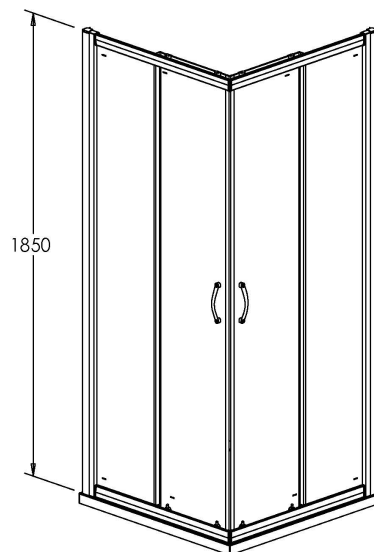

### Product Dimensions

Height (mm):	1850
Width (mm):	750
Depth (mm):	750
Nett Weight (kg):	35.5

### Packaging Dimensions

Height (mm):	1910
Width (mm):	480
Length (mm):	65
Gross Weight (kg):	35.5

### Outer Box Dimensions (If Applicable)

Height (mm):	
Width (mm):	
Depth (mm):	
Length (mm):	
Gross Weight (kg):	
Barcode:	5055369078639

### Product Details

Country of Origin:	China
Fitting Instruction:	No
CE & UKCA:	Yes
Profile Material:	Aluminium
Profile Finish:	Chrome
Adjustments (mm):	730mm - 750mm
Entry Width (mm):	365mm
Swing In Dim (mm):	N/A
Swing Out Dim (mm):	N/A
Radius (mm):	Not Applicable
Glass Thickness (mm):	5
Easy Fit:	Yes
Easy Clean:	No
Handle Style:	D Shape Handle
Handle Material:	Plastic
Enclosure Design:	Framed
Wheel Type:	Plastic, Dual, Quick Release
Support Bar Included:	Support Bar Not Included
Extras:	None