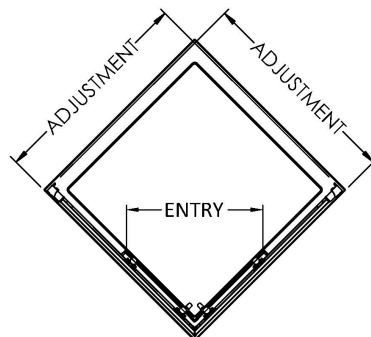

### Product Dimensions

Height (mm):	1850
Width (mm):	750
Depth (mm):	750
Nett Weight (kg):	35.5

### Packaging Dimensions

Height (mm):	1910
Width (mm):	480
Length (mm):	65
Gross Weight (kg):	35.5

### Outer Box Dimensions (If Applicable)

Height (mm):	
Width (mm):	
Depth (mm):	
Length (mm):	
Gross Weight (kg):	
Barcode:	5055369078639

### Product Details

Country of Origin:	China
Fitting Instruction:	No
CE & UKCA:	Yes
Profile Material:	Aluminium
Profile Finish:	Chrome
Adjustments (mm):	730mm - 750mm
Entry Width (mm):	365mm
Swing In Dim (mm):	N/A
Swing Out Dim (mm):	N/A
Radius (mm):	Not Applicable
Glass Thickness (mm):	5
Easy Fit:	Yes
Easy Clean:	No
Handle Style:	D Shape Handle
Handle Material:	Plastic
Enclosure Design:	Framed
Wheel Type:	Plastic, Dual, Quick Release
Support Bar Included:	Support Bar Not Included
Extras:	None