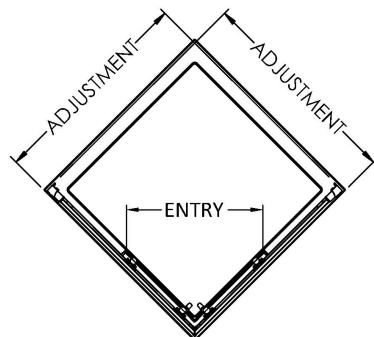

### Product Dimensions

Height (mm):	1850
Width (mm):	750
Depth (mm):	750
Nett Weight (kg):	35.5

### Packaging Dimensions

Height (mm):	1910
Width (mm):	480
Length (mm):	65
Gross Weight (kg):	35.5

### Outer Box Dimensions (If Applicable)

Height (mm):	
Width (mm):	
Depth (mm):	
Length (mm):	
Gross Weight (kg):	
Barcode:	5055369078639

### Product Details

Country of Origin:	China
Fitting Instruction:	No
CE & UKCA:	Yes
Profile Material:	Aluminium
Profile Finish:	Chrome
Adjustments (mm):	730mm - 750mm
Entry Width (mm):	365mm
Swing In Dim (mm):	N/A
Swing Out Dim (mm):	N/A
Radius (mm):	Not Applicable
Glass Thickness (mm):	5
Easy Fit:	Yes
Easy Clean:	No
Handle Style:	D Shape Handle
Handle Material:	Plastic
Enclosure Design:	Framed
Wheel Type:	Plastic, Dual, Quick Release
Support Bar Included:	Support Bar Not Included
Extras:	None