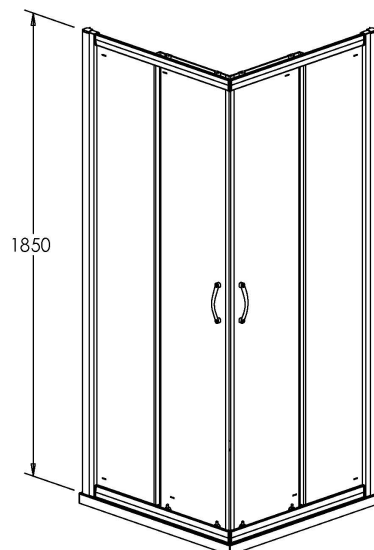

Sales Code: ERCE7676

Description: Ella 760X760 Corner Entry Enclosure 1850

### Product Dimensions

Height (mm):	1850
Width (mm):	750
Depth (mm):	750
Nett Weight (kg):	35.5

### Packaging Dimensions

Height (mm):	1910
Width (mm):	480
Length (mm):	65
Gross Weight (kg):	35.5

### Product Details

Country of Origin:	China
Fitting Instruction:	No
CE & UKCA:	Yes
Profile Material:	Aluminium
Profile Finish:	Chrome
Adjustments (mm):	730mm - 750mm
Entry Width (mm):	365mm
Swing In Dim (mm):	N/A
Swing Out Dim (mm):	N/A
Radius (mm):	Not Applicable
Glass Thickness (mm):	5
Easy Fit:	Yes
Easy Clean:	No
Handle Style:	D Shape Handle
Handle Material:	Plastic
Enclosure Design:	Framed
Wheel Type:	Plastic, Dual, Quick Release
Support Bar Included:	Support Bar Not Included
Extras:	None