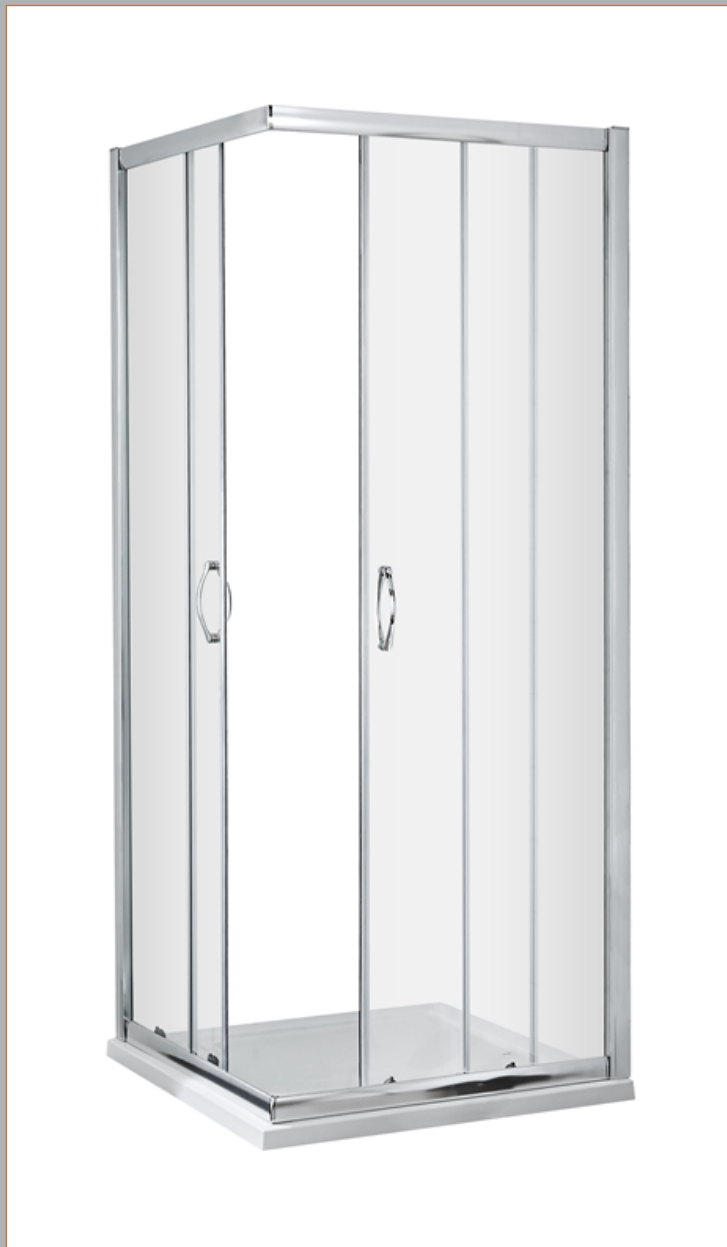

Sales Code: ERCE7676

Description: Ella 760X760 Corner Entry Enclosure 1850

### Product Dimensions

Height (mm):	1850
Width (mm):	750
Depth (mm):	750
Nett Weight (kg):	35.5

### Packaging Dimensions

Height (mm):	1910
Width (mm):	480
Length (mm):	65
Gross Weight (kg):	35.5

### Product Details

Country of Origin:	China
Fitting Instruction:	No
CE & UKCA:	Yes
Profile Material:	Aluminium
Profile Finish:	Chrome
Adjustments (mm):	730mm - 750mm
Entry Width (mm):	365mm
Swing In Dim (mm):	N/A
Swing Out Dim (mm):	N/A
Radius (mm):	Not Applicable
Glass Thickness (mm):	5
Easy Fit:	Yes
Easy Clean:	No
Handle Style:	D Shape Handle
Handle Material:	Plastic
Enclosure Design:	Framed
Wheel Type:	Plastic, Dual, Quick Release
Support Bar Included:	Support Bar Not Included
Extras:	None