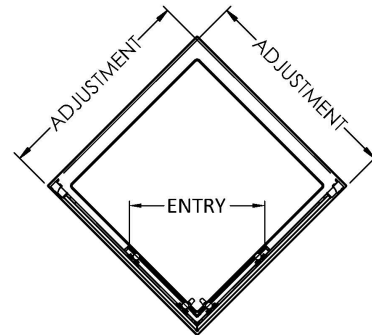

Sales Code: ERCE8080H5

Description: Ella 800X800 Corner Entry New Handle

Packaging Details

Barcode: 5056462624594