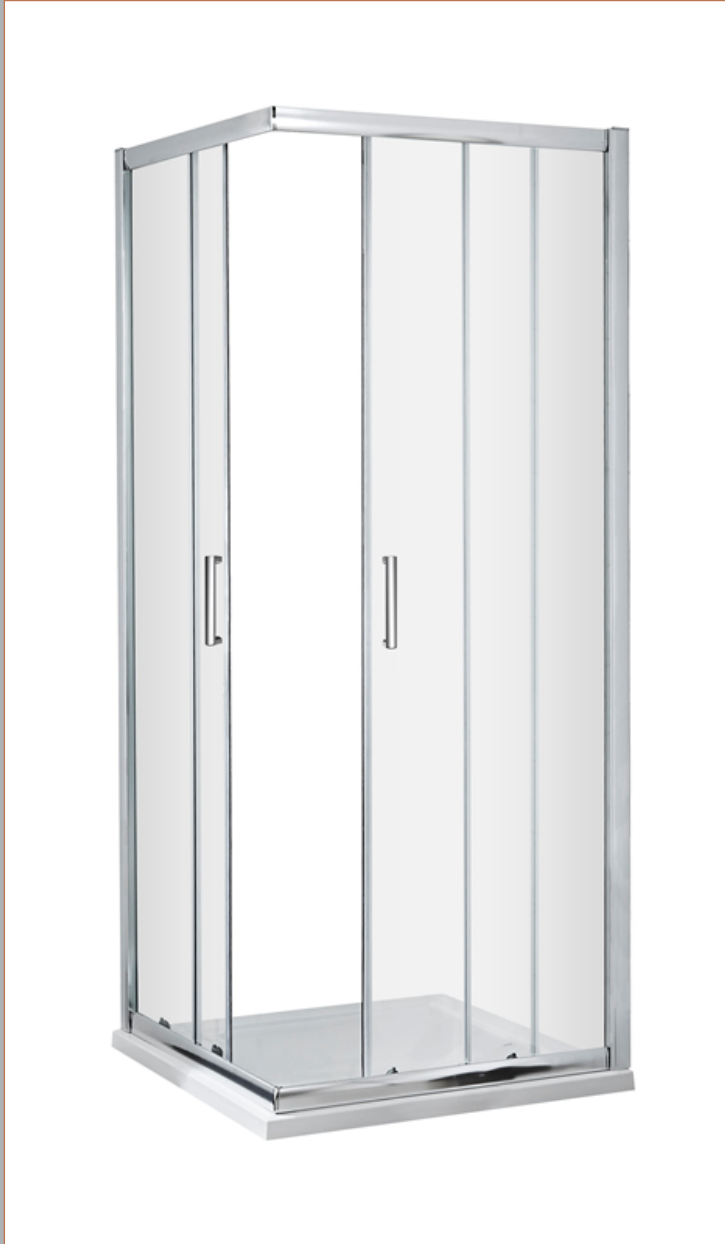

**Sales Code:** ERCE8080H5

**Description:** Ella 800X800 Corner Entry New Handle

**Packaging Details**

Barcode: 5056462624594

Sales Code: ERCE8080

Description: Ella 800X800 Corner Entry Enclosure 1850

### Product Dimensions

Height (mm):	1850
Width (mm):	790
Depth (mm):	790
Nett Weight (kg):	38.5

### Packaging Dimensions

Height (mm):	1910
Width (mm):	520
Length (mm):	65
Gross Weight (kg):	38.5

### Product Details

Country of Origin:	China
Fitting Instruction:	No
CE & UKCA:	Yes
Profile Material:	Aluminium
Profile Finish:	Chrome
Adjustments (mm):	770mm-790mm
Entry Width (mm):	395mm
Swing In Dim (mm):	N/A
Swing Out Dim (mm):	N/A
Radius (mm):	Not Applicable
Glass Thickness (mm):	5
Easy Fit:	Yes
Easy Clean:	No
Handle Style:	D Shape Handle
Handle Material:	Plastic
Enclosure Design:	Framed
Wheel Type:	Plastic, Dual, Quick Release
Support Bar Included:	Support Bar Not Included
Extras:	None