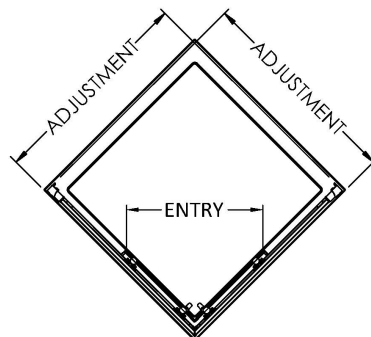

### Product Dimensions

Height (mm):	1850
Width (mm):	790
Depth (mm):	790
Nett Weight (kg):	38.5

### Packaging Dimensions

Height (mm):	1910
Width (mm):	520
Length (mm):	65
Gross Weight (kg):	38.5

### Outer Box Dimensions (If Applicable)

Height (mm):	
Width (mm):	
Depth (mm):	
Length (mm):	
Gross Weight (kg):	
Barcode:	5055369078646

### Product Dimensions

Length (mm):	
Width (mm):	18
Height (mm):	156
Depth (mm):	70
Nett Weight (kg):	0.1