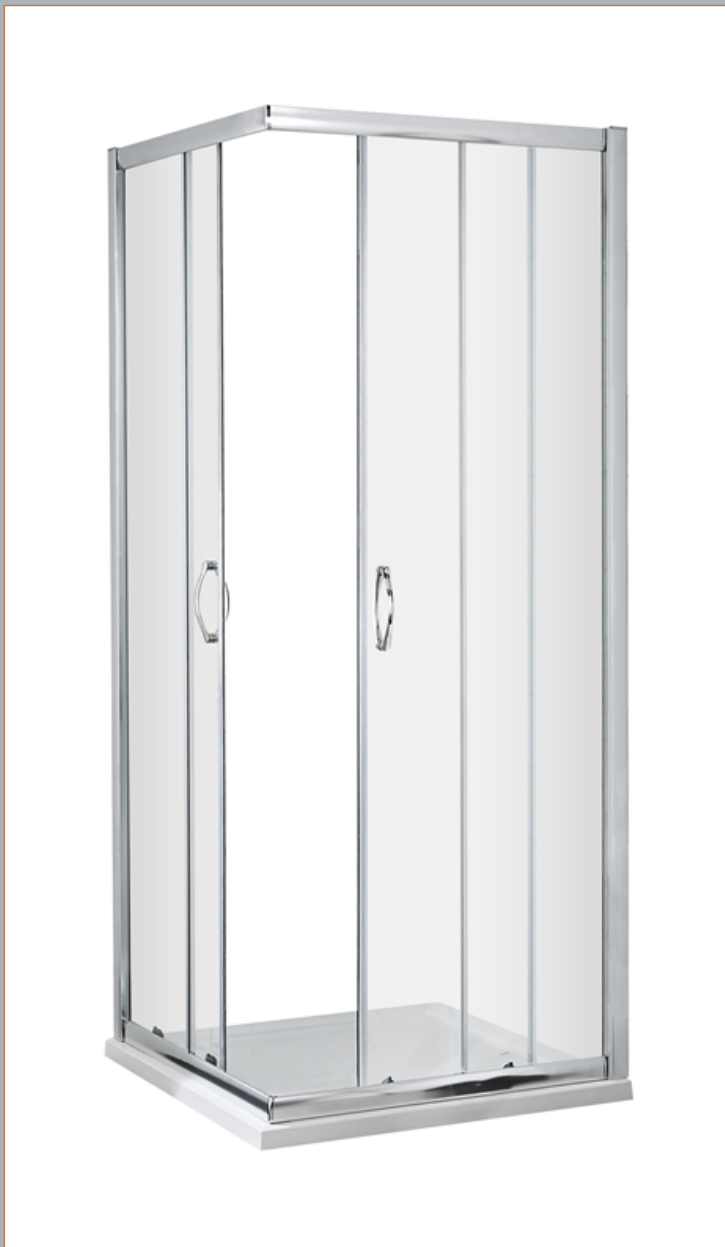

**Sales Code:** ERCE8080H5

**Description:** Ella 800X800 Corner Entry New Handle

**Packaging Details**

Barcode: 5056462624594

Sales Code: ERCE8080

Description: Ella 800X800 Corner Entry Enclosure 1850

### Product Dimensions

Height (mm):	1850
Width (mm):	790
Depth (mm):	790
Nett Weight (kg):	38.5

### Packaging Dimensions

Height (mm):	1910
Width (mm):	520
Length (mm):	65
Gross Weight (kg):	38.5

### Product Details

Country of Origin:	China
Fitting Instruction:	No
CE & UKCA:	Yes
Profile Material:	Aluminium
Profile Finish:	Chrome
Adjustments (mm):	770mm-790mm
Entry Width (mm):	395mm
Swing In Dim (mm):	N/A
Swing Out Dim (mm):	N/A
Radius (mm):	Not Applicable
Glass Thickness (mm):	5
Easy Fit:	Yes
Easy Clean:	No
Handle Style:	D Shape Handle
Handle Material:	Plastic
Enclosure Design:	Framed
Wheel Type:	Plastic, Dual, Quick Release
Support Bar Included:	Support Bar Not Included
Extras:	None