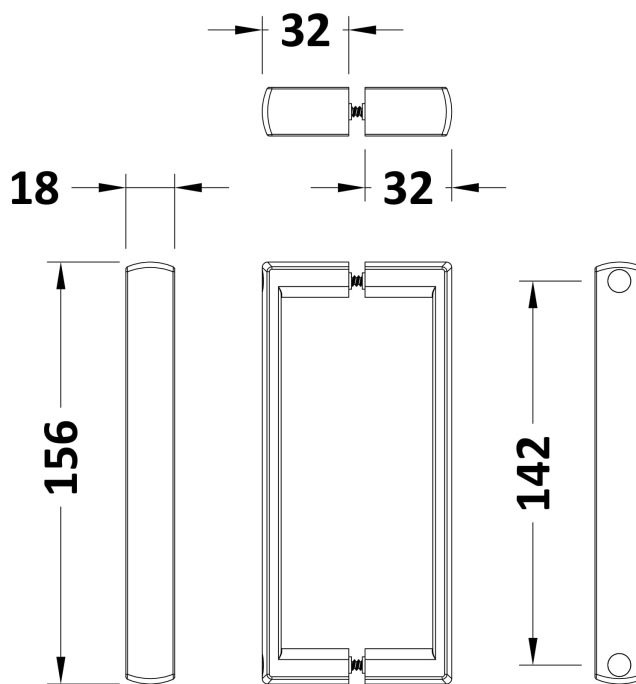

### Packaging Dimensions

Height (mm):	1910
Width (mm):	520
Length (mm):	65
Gross Weight (kg):	38.5

### Outer Box Dimensions (If Applicable)

Height (mm):	
Width (mm):	
Depth (mm):	
Length (mm):	
Gross Weight (kg):	
Barcode:	5055369078646

### Product Details

Country of Origin:	China
Fitting Instruction:	No
CE & UKCA:	Yes
Profile Material:	Aluminium
Profile Finish:	Chrome
Adjustments (mm):	770mm-790mm
Entry Width (mm):	395mm
Swing In Dim (mm):	N/A
Swing Out Dim (mm):	N/A
Radius (mm):	Not Applicable
Glass Thickness (mm):	5
Easy Fit:	Yes
Easy Clean:	No
Handle Style:	D Shape Handle
Handle Material:	Plastic
Enclosure Design:	Framed
Wheel Type:	Plastic, Dual, Quick Release
Support Bar Included:	Support Bar Not Included
Extras:	None

### Product Dimensions

Length (mm):	
Width (mm):	18
Height (mm):	156
Depth (mm):	70
Nett Weight (kg):	0.1