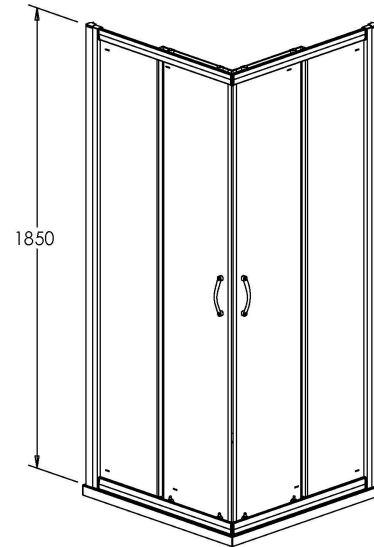

**Sales Code:** ERCE8080H5

**Description:** Ella 800X800 Corner Entry New Handle

**Packaging Details**

Barcode: 5056462624594

Sales Code: ERCE8080

Description: Ella 800X800 Corner Entry Enclosure 1850

### Product Dimensions

Height (mm):	1850
Width (mm):	790
Depth (mm):	790
Nett Weight (kg):	38.5

### Packaging Dimensions

Height (mm):	1910
Width (mm):	520
Length (mm):	65
Gross Weight (kg):	38.5

### Product Dimensions

Length (mm):	
Width (mm):	18
Height (mm):	156
Depth (mm):	70
Nett Weight (kg):	0.1