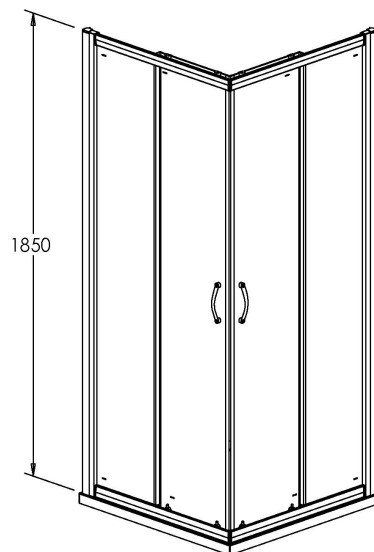

**Sales Code:** ERCE8080H5

**Description:** Ella 800X800 Corner Entry New Handle

**Packaging Details**

Barcode: 5056462624594

Sales Code: ERCE8080

Description: Ella 800X800 Corner Entry Enclosure 1850

### Product Dimensions

Height (mm):	1850
Width (mm):	790
Depth (mm):	790
Nett Weight (kg):	38.5

### Packaging Dimensions

Height (mm):	1910
Width (mm):	520
Length (mm):	65
Gross Weight (kg):	38.5

### Product Dimensions

Length (mm):	
Width (mm):	18
Height (mm):	156
Depth (mm):	70
Nett Weight (kg):	0.1