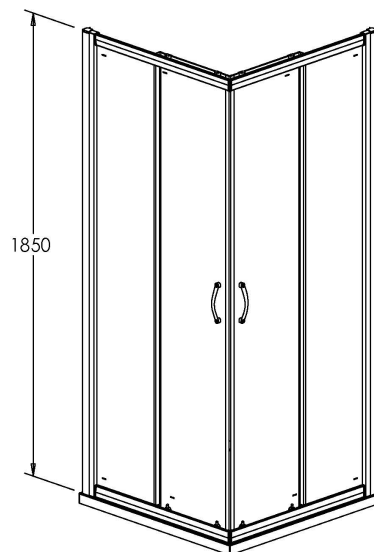

Sales Code: ERCE8080

Description: Ella 800X800 Corner Entry Enclosure 1850

Product Dimensions

Height (mm):	1850
Width (mm):	790
Depth (mm):	790
Nett Weight (kg):	38.5

Packaging Dimensions

Height (mm):	1910
Width (mm):	520
Length (mm):	65
Gross Weight (kg):	38.5

Packaging Data

Box Colour:	Brown Cardboard Box - Printed
Box Qty:	1
Label Size:	140 x 40
Label Colour:	Not Applicable
Label Qty:	0

Outer Box Dimensions (If Applicable)

Height (mm):	
Width (mm):	
Depth (mm):	
Length (mm):	
Gross Weight (kg):	
Barcode:	5055369078646

Product Details

Country of Origin:	China
Fitting Instruction:	No
CE & UKCA:	Yes
Profile Material:	Aluminium
Profile Finish:	Chrome
Adjustments (mm):	770mm-790mm
Entry Width (mm):	395mm
Swing In Dim (mm):	N/A
Swing Out Dim (mm):	N/A
Radius (mm):	Not Applicable
Glass Thickness (mm):	5
Easy Fit:	Yes
Easy Clean:	No
Handle Style:	D Shape Handle
Handle Material:	Plastic
Enclosure Design:	Framed
Wheel Type:	Plastic, Dual, Quick Release
Support Bar Included:	Support Bar Not Included
Extras:	None