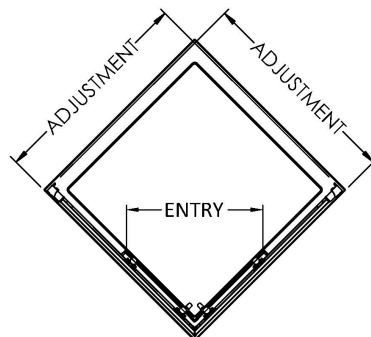

Sales Code: ERCE8080

Description: Ella 800X800 Corner Entry Enclosure 1850

Product Dimensions

Height (mm):	1850
Width (mm):	790
Depth (mm):	790
Nett Weight (kg):	38.5

Packaging Dimensions

Height (mm):	1910
Width (mm):	520
Length (mm):	65
Gross Weight (kg):	38.5

Packaging Data

Box Colour:	Brown Cardboard Box - Printed
Box Qty:	1
Label Size:	140 x 40
Label Colour:	Not Applicable
Label Qty:	0

Outer Box Dimensions (If Applicable)

Height (mm):	
Width (mm):	
Depth (mm):	
Length (mm):	
Gross Weight (kg):	
Barcode:	5055369078646

Product Details

Country of Origin:	China
Fitting Instruction:	No
CE & UKCA:	Yes
Profile Material:	Aluminium
Profile Finish:	Chrome
Adjustments (mm):	770mm-790mm
Entry Width (mm):	395mm
Swing In Dim (mm):	N/A
Swing Out Dim (mm):	N/A
Radius (mm):	Not Applicable
Glass Thickness (mm):	5
Easy Fit:	Yes
Easy Clean:	No
Handle Style:	D Shape Handle
Handle Material:	Plastic
Enclosure Design:	Framed
Wheel Type:	Plastic, Dual, Quick Release
Support Bar Included:	Support Bar Not Included
Extras:	None