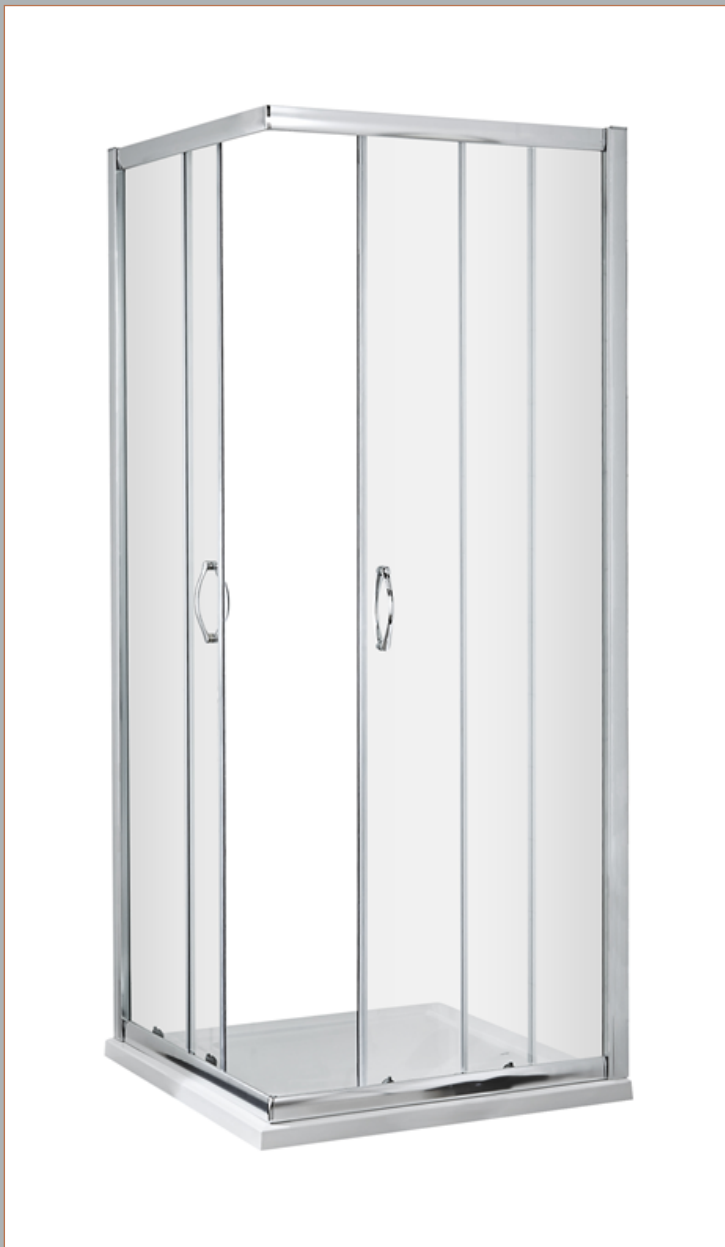

Sales Code: ERCE8080

Description: Ella 800X800 Corner Entry Enclosure 1850

Product Dimensions

Height (mm):	1850
Width (mm):	790
Depth (mm):	790
Nett Weight (kg):	38.5

Packaging Dimensions

Height (mm):	1910
Width (mm):	520
Length (mm):	65
Gross Weight (kg):	38.5

Packaging Data

Box Colour:	Brown Cardboard Box - Printed
Box Qty:	1
Label Size:	140 x 40
Label Colour:	Not Applicable
Label Qty:	0

Outer Box Dimensions (If Applicable)

Height (mm):	
Width (mm):	
Depth (mm):	
Length (mm):	
Gross Weight (kg):	
Barcode:	5055369078646

Product Details

Country of Origin:	China
Fitting Instruction:	No
CE & UKCA:	Yes
Profile Material:	Aluminium
Profile Finish:	Chrome
Adjustments (mm):	770mm-790mm
Entry Width (mm):	395mm
Swing In Dim (mm):	N/A
Swing Out Dim (mm):	N/A
Radius (mm):	Not Applicable
Glass Thickness (mm):	5
Easy Fit:	Yes
Easy Clean:	No
Handle Style:	D Shape Handle
Handle Material:	Plastic
Enclosure Design:	Framed
Wheel Type:	Plastic, Dual, Quick Release
Support Bar Included:	Support Bar Not Included
Extras:	None