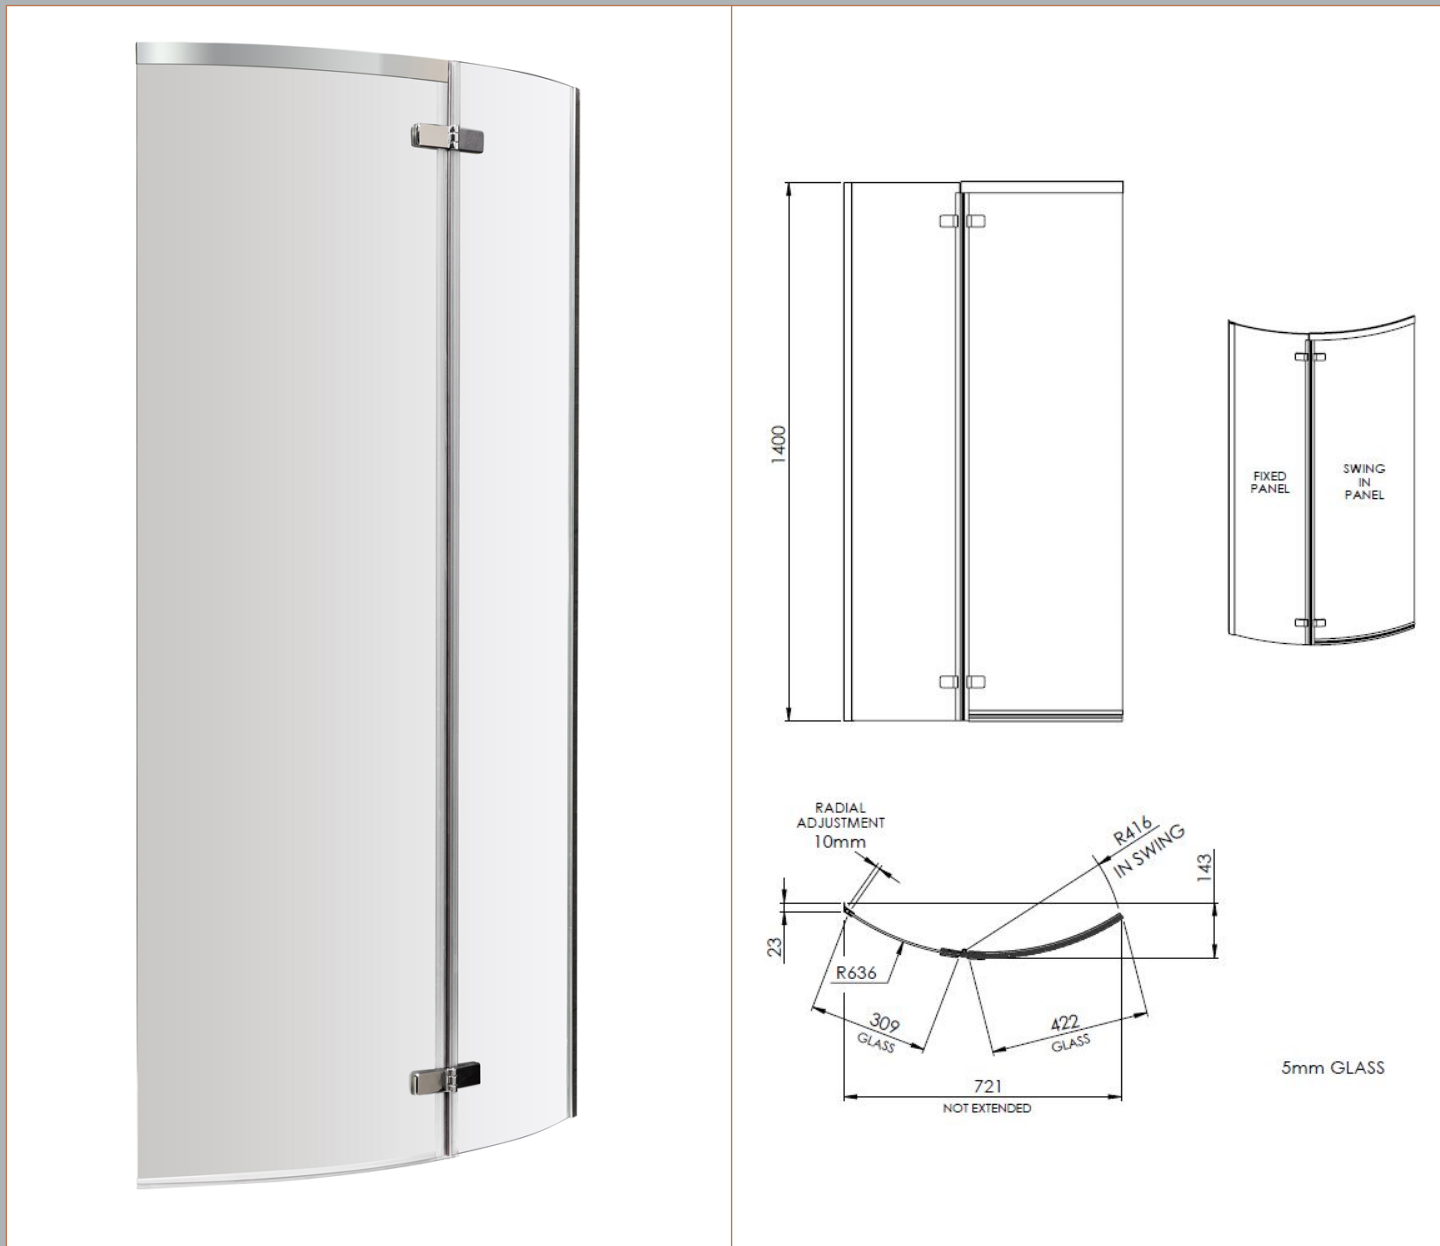

Sales Code: ERCS0

Description: P Bath Screen, Centre Hinged Screen (5)

**Product Dimensions**

Height (mm):	1400
Width (mm):	740
Depth (mm):	38
Nett Weight (kg):	14.7

**Packaging Dimensions**

Height (mm):	50
Width (mm):	465
Length (mm):	1455
Gross Weight (kg):	14.7

**Packaging Data**

Box Colour:	Brown Cardboard Box - Printed
Box Qty:	1
Label Size:	100 x 50
Label Colour:	Not Applicable
Label Qty:	0

**Outer Box Dimensions (If Applicable)**

Height (mm):	
Width (mm):	
Depth (mm):	
Length (mm):	
Gross Weight (kg):	
Barcode:	5060272824723

**Product Details**

Country of Origin:	China
Fitting Instruction:	No
CE & UKCA:	Yes
Profile Material:	Aluminium
Profile Finish:	Chrome
Adjustments (mm):	720mm - 740mm
Entry Width (mm):	N/A
Swing In Dim (mm):	690mm
Swing Out Dim (mm):	690mm
Radius (mm):	Not Applicable
Glass Thickness (mm):	5
Easy Fit:	No
Easy Clean:	No
Handle Style:	Not Applicable
Handle Material:	Not Applicable
Enclosure Design:	Frameless
Wheel Type:	Not Applicable
Support Bar Included:	Support Bar Not Included
Extras:	None