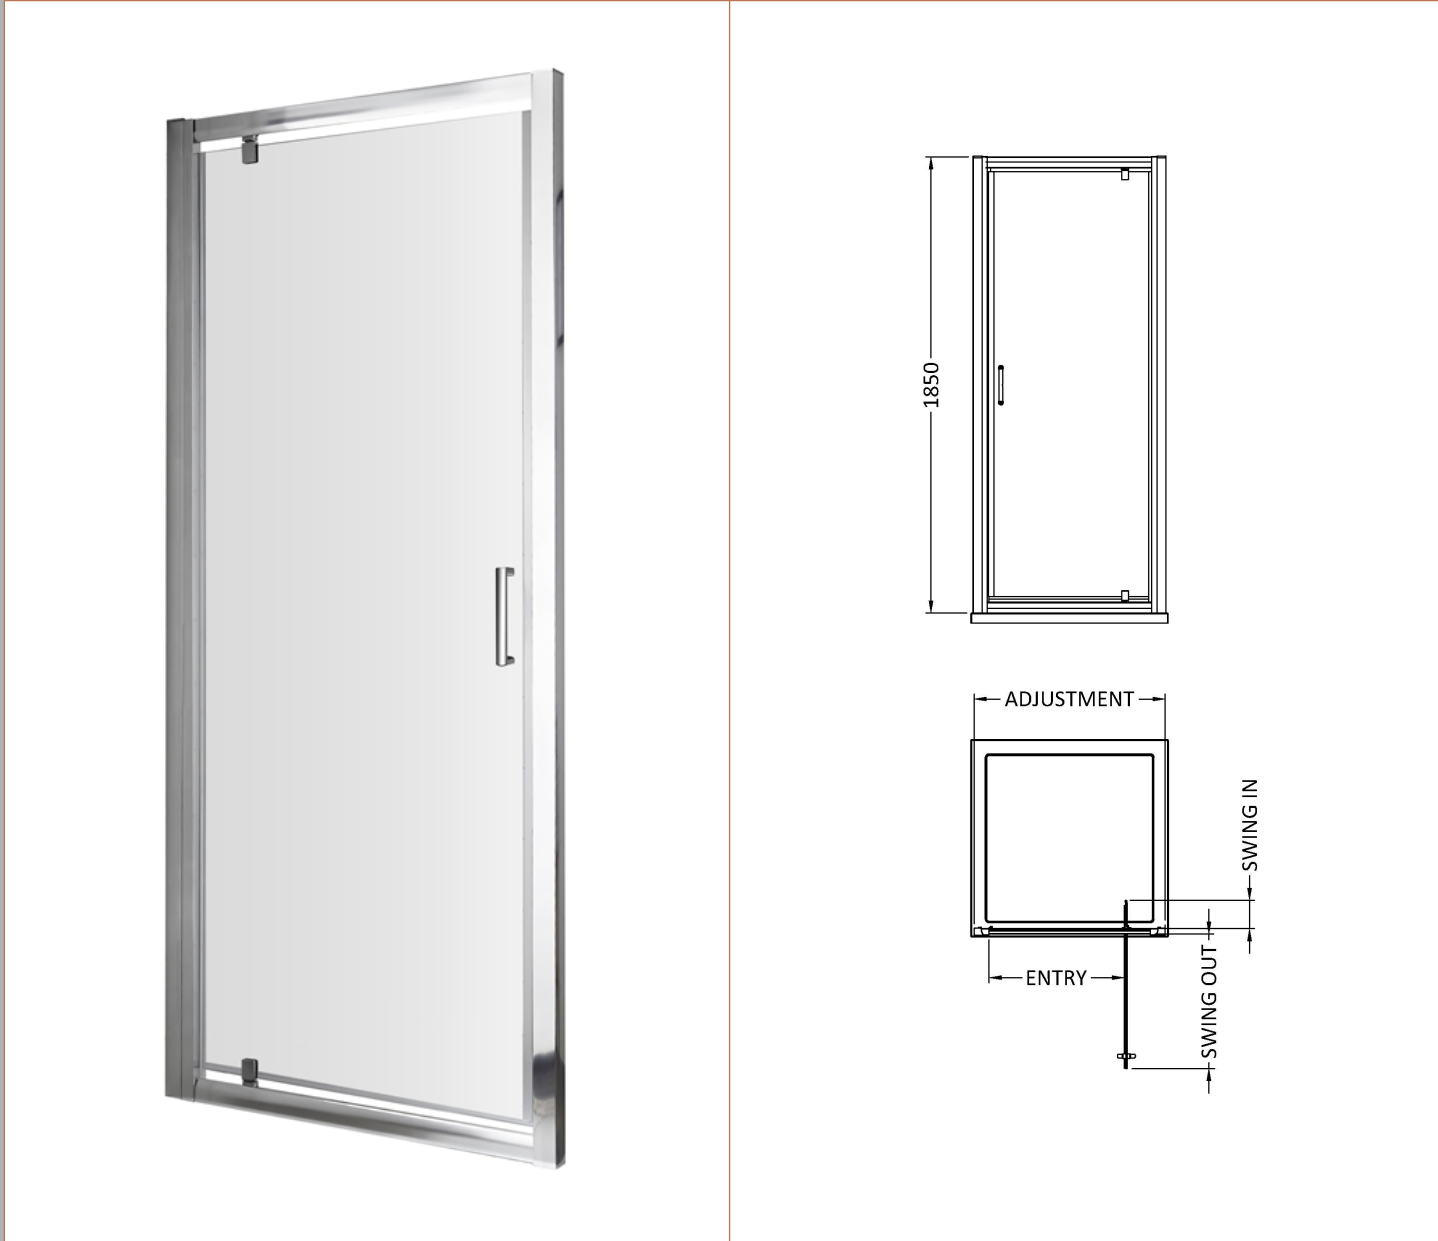

Sales Code: ERPD70H5

Description: Ella 700mm Pivot Door New Handle

Packaging Details

Barcode: 5056462624501

Sales Code: ERPD70

Description: Ella 700mm Pivot Door (1850mm)

Product Dimensions

Height (mm):	1850
Width (mm):	690
Depth (mm):	42
Nett Weight (kg):	18.7

Packaging Dimensions

Height (mm):	1910
Width (mm):	700
Length (mm):	65
Gross Weight (kg):	18.7

Packaging Data

Box Colour:	Brown Cardboard Box - Printed
Box Qty:	1
Label Size:	100 x 50
Label Colour:	Not Applicable
Label Qty:	0

Outer Box Dimensions (If Applicable)

Height (mm):	
Width (mm):	
Depth (mm):	
Length (mm):	
Gross Weight (kg):	
Barcode:	5055369078691

Product Details

Country of Origin:	China
Fitting Instruction:	No
CE & UKCA:	Yes
Profile Material:	Aluminium
Profile Finish:	Chrome
Adjustments (mm):	660mm - 690mm
Entry Width (mm):	455mm
Swing In Dim (mm):	120mm
Swing Out Dim (mm):	430mm
Radius (mm):	Not Applicable
Glass Thickness (mm):	5
Easy Fit:	No
Easy Clean:	No
Handle Style:	D Shape Handle
Handle Material:	Plastic
Enclosure Design:	Semi-Frameless
Wheel Type:	Not Applicable
Support Bar Included:	Support Bar Not Included
Extras:	None

Sales Code: HAN1005AA

Description: Handles

Product Dimensions

Length (mm):	
Width (mm):	18
Height (mm):	156
Depth (mm):	70
Nett Weight (kg):	0.1

Packaging Dimensions

Height (mm):	55
Width (mm):	55
Depth (mm):	55
Gross Weight (kg):	0.1