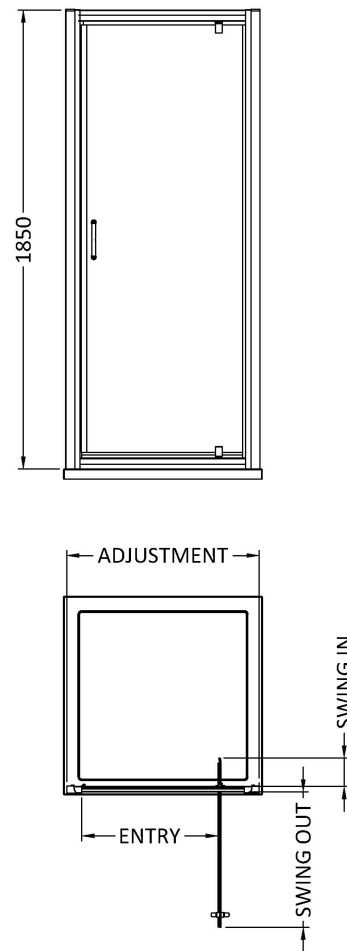

Sales Code: ERPD70H5

Description: Ella 700mm Pivot Door New Handle

Packaging Details

Barcode: 5056462624501

Sales Code: ERPD70

Description: Ella 700mm Pivot Door (1850mm)

Product Dimensions

Height (mm):	1850
Width (mm):	690
Depth (mm):	42
Nett Weight (kg):	18.7

Packaging Dimensions

Height (mm):	1910
Width (mm):	700
Length (mm):	65
Gross Weight (kg):	18.7

Packaging Data

Box Colour:	Brown Cardboard Box - Printed
Box Qty:	1
Label Size:	100 x 50
Label Colour:	Not Applicable
Label Qty:	0

Outer Box Dimensions (If Applicable)

Height (mm):	
Width (mm):	
Depth (mm):	
Length (mm):	
Gross Weight (kg):	
Barcode:	5055369078691

Product Details

Country of Origin:	China
Fitting Instruction:	No
CE & UKCA:	Yes
Profile Material:	Aluminium
Profile Finish:	Chrome
Adjustments (mm):	660mm - 690mm
Entry Width (mm):	455mm
Swing In Dim (mm):	120mm
Swing Out Dim (mm):	430mm
Radius (mm):	Not Applicable
Glass Thickness (mm):	5
Easy Fit:	No
Easy Clean:	No
Handle Style:	D Shape Handle
Handle Material:	Plastic
Enclosure Design:	Semi-Frameless
Wheel Type:	Not Applicable
Support Bar Included:	Support Bar Not Included
Extras:	None

Sales Code: HAN1005AA

Description: Handles

Product Dimensions

Length (mm):	
Width (mm):	18
Height (mm):	156
Depth (mm):	70
Nett Weight (kg):	0.1

Packaging Dimensions

Height (mm):	55
Width (mm):	55
Depth (mm):	55
Gross Weight (kg):	0.1