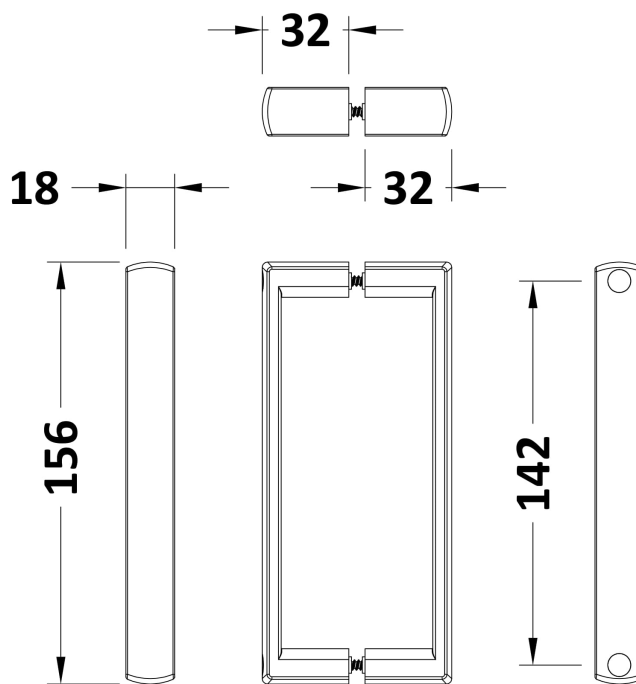

Packaging Dimensions

Height (mm):	1910
Width (mm):	700
Length (mm):	65
Gross Weight (kg):	18.7

Packaging Data

Box Colour:	Brown Cardboard Box - Printed
Box Qty:	1
Label Size:	100 x 50
Label Colour:	Not Applicable
Label Qty:	0

Outer Box Dimensions (If Applicable)

Height (mm):	
Width (mm):	
Depth (mm):	
Length (mm):	
Gross Weight (kg):	
Barcode:	5055369078691

Product Details

Country of Origin:	China
Fitting Instruction:	No
CE & UKCA:	Yes
Profile Material:	Aluminium
Profile Finish:	Chrome
Adjustments (mm):	660mm - 690mm
Entry Width (mm):	455mm
Swing In Dim (mm):	120mm
Swing Out Dim (mm):	430mm
Radius (mm):	Not Applicable
Glass Thickness (mm):	5
Easy Fit:	No
Easy Clean:	No
Handle Style:	D Shape Handle
Handle Material:	Plastic
Enclosure Design:	Semi-Frameless
Wheel Type:	Not Applicable
Support Bar Included:	Support Bar Not Included
Extras:	None

Sales Code: HAN1005AA

Description: Handles

Product Dimensions

Length (mm):	
Width (mm):	18
Height (mm):	156
Depth (mm):	70
Nett Weight (kg):	0.1

Packaging Dimensions

Height (mm):	55
Width (mm):	55
Depth (mm):	55
Gross Weight (kg):	0.1

Packaging Data

Box Colour:	
Box Qty:	
Label Size:	x
Label Colour:	
Label Qty:	

Outer Box Dimensions (If Applicable)

Height (mm):	
Width (mm):	
Length (mm):	
Depth (mm):	
Gross Weight (kg):	
Barcode:	5056462617879