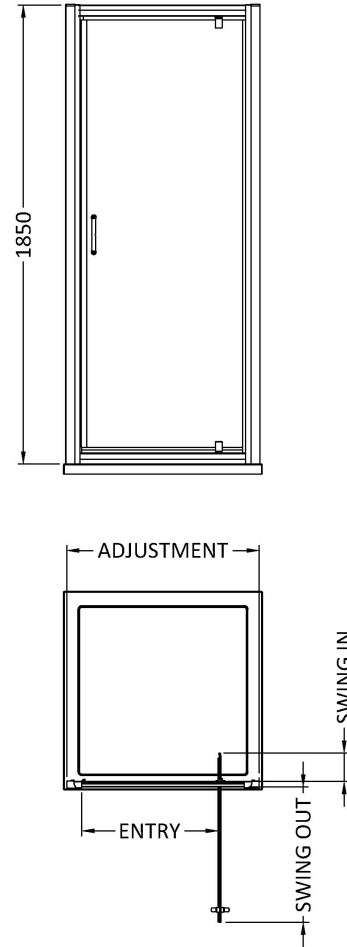

Sales Code: ERPDP70

Description: Ella 700mm Pivot Door (1850mm)

Product Dimensions

Height (mm):	1850
Width (mm):	690
Depth (mm):	42
Nett Weight (kg):	18.7

Packaging Dimensions

Height (mm):	1910
Width (mm):	700
Length (mm):	65
Gross Weight (kg):	18.7

Packaging Data

Box Colour:	Brown Cardboard Box - Printed
Box Qty:	1
Label Size:	100 x 50
Label Colour:	Not Applicable
Label Qty:	0

Outer Box Dimensions (If Applicable)

Height (mm):	
Width (mm):	
Depth (mm):	
Length (mm):	
Gross Weight (kg):	
Barcode:	5055369078691

Product Details

Country of Origin:	China
Fitting Instruction:	No
CE & UKCA:	Yes
Profile Material:	Aluminium
Profile Finish:	Chrome
Adjustments (mm):	660mm - 690mm
Entry Width (mm):	455mm
Swing In Dim (mm):	120mm
Swing Out Dim (mm):	430mm
Radius (mm):	Not Applicable
Glass Thickness (mm):	5
Easy Fit:	No
Easy Clean:	No
Handle Style:	D Shape Handle
Handle Material:	Plastic
Enclosure Design:	Semi-Frameless
Wheel Type:	Not Applicable
Support Bar Included:	Support Bar Not Included
Extras:	None