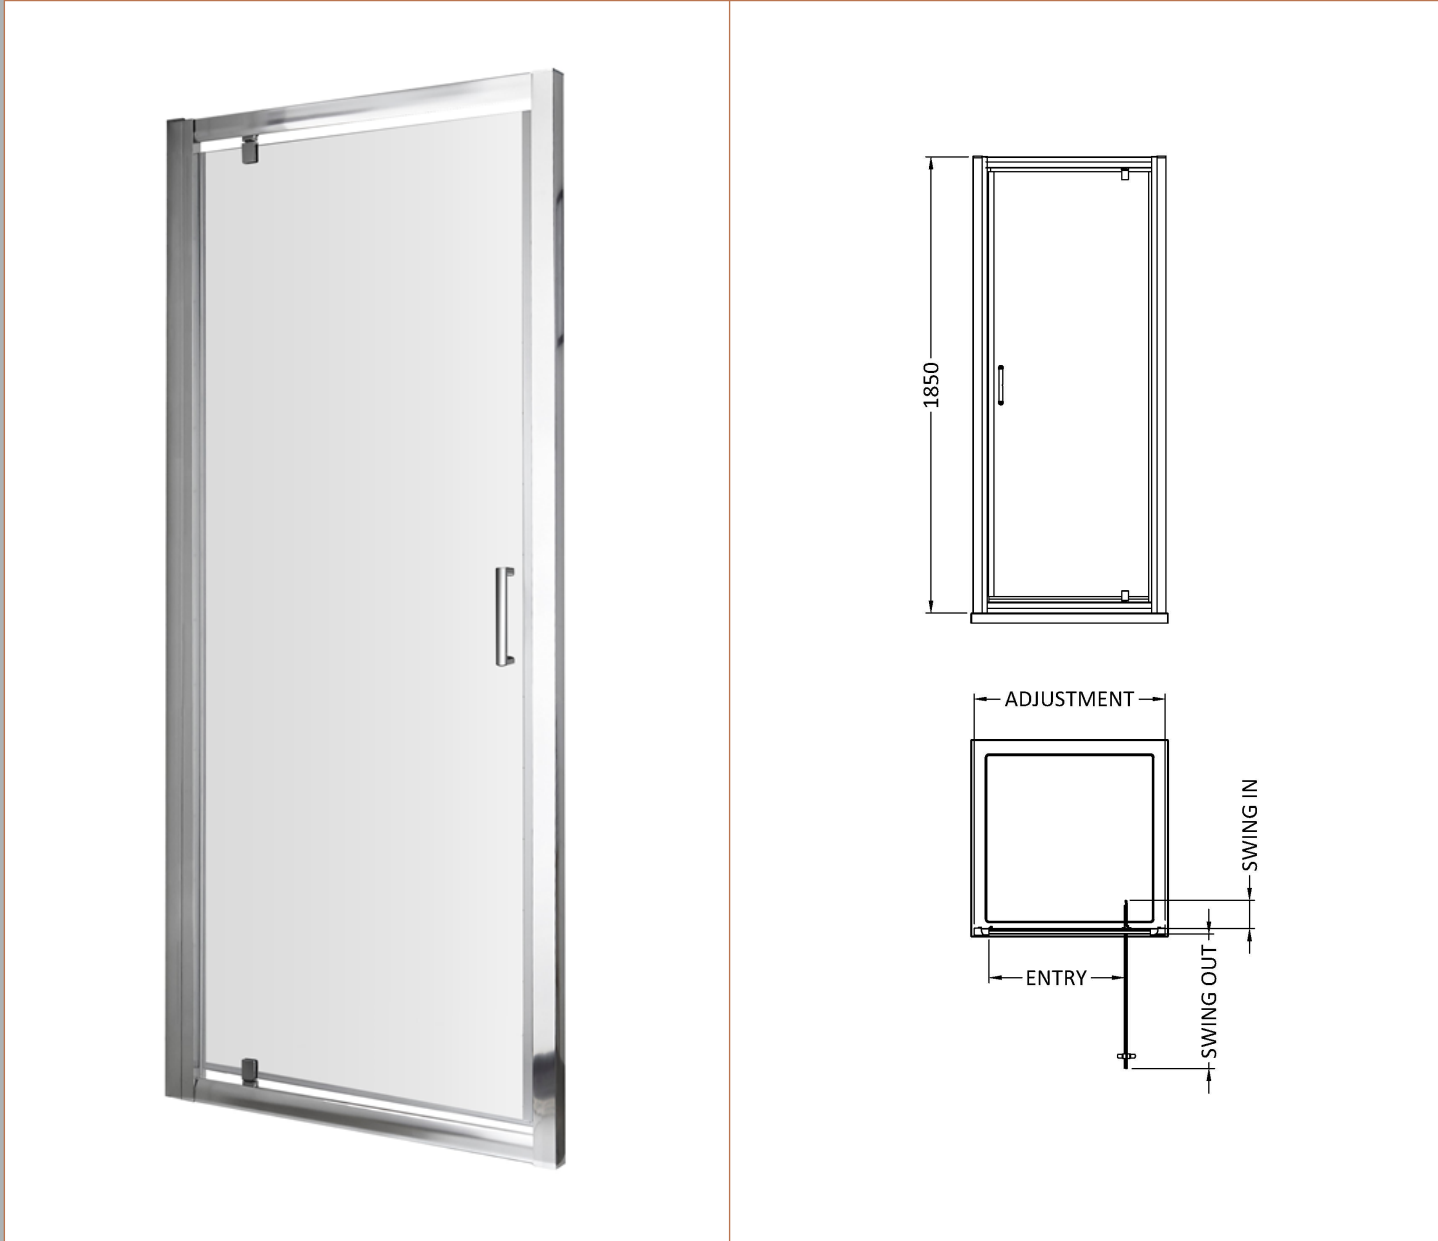

Sales Code: ERPD76H5

Description: Ella 760mm Pivot Door New Handle

Packaging Details

Barcode: 5056462624518

Sales Code: ERPDP76

Description: Ella 760mm Pivot Door (1850mm)

Product Dimensions

Height (mm):	1850
Width (mm):	750
Depth (mm):	42
Nett Weight (kg):	20.1

Packaging Dimensions

Height (mm):	1910
Width (mm):	760
Length (mm):	65
Gross Weight (kg):	20.1

Packaging Data

Box Colour:	Brown Cardboard Box - Printed
Box Qty:	1
Label Size:	100 x 50
Label Colour:	Not Applicable
Label Qty:	0

Outer Box Dimensions (If Applicable)

Height (mm):	
Width (mm):	
Depth (mm):	
Length (mm):	
Gross Weight (kg):	
Barcode:	5055369078707

Product Details

Country of Origin:	China
Fitting Instruction:	No
CE & UKCA:	Yes
Profile Material:	Aluminium
Profile Finish:	Chrome
Adjustments (mm):	720mm - 750mm
Entry Width (mm):	515mm
Swing In Dim (mm):	120mm
Swing Out Dim (mm):	490mm
Radius (mm):	Not Applicable
Glass Thickness (mm):	5
Easy Fit:	No
Easy Clean:	No
Handle Style:	D Shape Handle
Handle Material:	Plastic
Enclosure Design:	Semi-Frameless
Wheel Type:	Not Applicable
Support Bar Included:	Support Bar Not Included
Extras:	None

Sales Code: HAN1005AA

Description: Handles

Product Dimensions

Length (mm):	
Width (mm):	18
Height (mm):	156
Depth (mm):	70
Nett Weight (kg):	0.1

Packaging Dimensions

Height (mm):	55
Width (mm):	55
Depth (mm):	55
Gross Weight (kg):	0.1