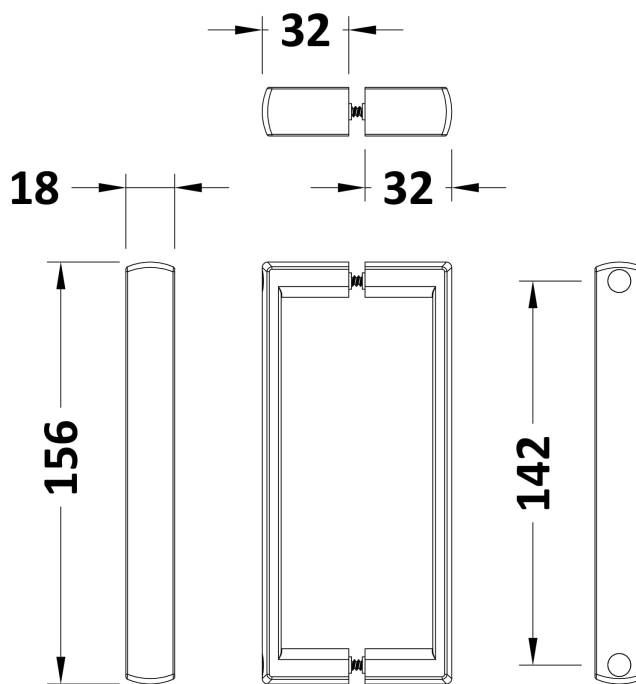

Packaging Dimensions

Height (mm):	1910
Width (mm):	760
Length (mm):	65
Gross Weight (kg):	20.1

Packaging Data

Box Colour:	Brown Cardboard Box - Printed
Box Qty:	1
Label Size:	100 x 50
Label Colour:	Not Applicable
Label Qty:	0

Outer Box Dimensions (If Applicable)

Height (mm):	
Width (mm):	
Depth (mm):	
Length (mm):	
Gross Weight (kg):	
Barcode:	5055369078707

Product Details

Country of Origin:	China
Fitting Instruction:	No
CE & UKCA:	Yes
Profile Material:	Aluminium
Profile Finish:	Chrome
Adjustments (mm):	720mm - 750mm
Entry Width (mm):	515mm
Swing In Dim (mm):	120mm
Swing Out Dim (mm):	490mm
Radius (mm):	Not Applicable
Glass Thickness (mm):	5
Easy Fit:	No
Easy Clean:	No
Handle Style:	D Shape Handle
Handle Material:	Plastic
Enclosure Design:	Semi-Frameless
Wheel Type:	Not Applicable
Support Bar Included:	Support Bar Not Included
Extras:	None

Sales Code: HAN1005AA

Description: Handles

Product Dimensions

Length (mm):	
Width (mm):	18
Height (mm):	156
Depth (mm):	70
Nett Weight (kg):	0.1

Packaging Dimensions

Height (mm):	55
Width (mm):	55
Depth (mm):	55
Gross Weight (kg):	0.1

Packaging Data

Box Colour:	
Box Qty:	
Label Size:	x
Label Colour:	
Label Qty:	

Outer Box Dimensions (If Applicable)

Height (mm):	
Width (mm):	
Length (mm):	
Depth (mm):	
Gross Weight (kg):	
Barcode:	5056462617879