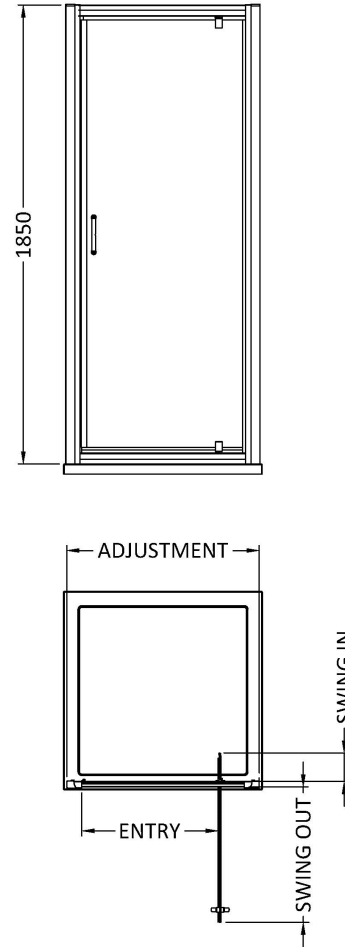

Sales Code: ERPD76H5

Description: Ella 760mm Pivot Door New Handle

Packaging Details

Barcode: 5056462624518

Sales Code: ERPDP76

Description: Ella 760mm Pivot Door (1850mm)

Product Dimensions

Height (mm):	1850
Width (mm):	750
Depth (mm):	42
Nett Weight (kg):	20.1

Packaging Dimensions

Height (mm):	1910
Width (mm):	760
Length (mm):	65
Gross Weight (kg):	20.1

Packaging Data

Box Colour:	Brown Cardboard Box - Printed
Box Qty:	1
Label Size:	100 x 50
Label Colour:	Not Applicable
Label Qty:	0

Outer Box Dimensions (If Applicable)

Height (mm):	
Width (mm):	
Depth (mm):	
Length (mm):	
Gross Weight (kg):	
Barcode:	5055369078707

Product Details

Country of Origin:	China
Fitting Instruction:	No
CE & UKCA:	Yes
Profile Material:	Aluminium
Profile Finish:	Chrome
Adjustments (mm):	720mm - 750mm
Entry Width (mm):	515mm
Swing In Dim (mm):	120mm
Swing Out Dim (mm):	490mm
Radius (mm):	Not Applicable
Glass Thickness (mm):	5
Easy Fit:	No
Easy Clean:	No
Handle Style:	D Shape Handle
Handle Material:	Plastic
Enclosure Design:	Semi-Frameless
Wheel Type:	Not Applicable
Support Bar Included:	Support Bar Not Included
Extras:	None

Sales Code: HAN1005AA

Description: Handles

Product Dimensions

Length (mm):	
Width (mm):	18
Height (mm):	156
Depth (mm):	70
Nett Weight (kg):	0.1

Packaging Dimensions

Height (mm):	55
Width (mm):	55
Depth (mm):	55
Gross Weight (kg):	0.1