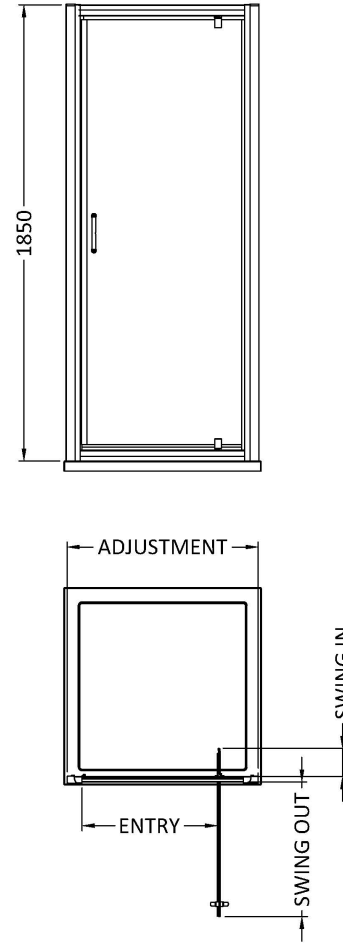

### Packaging Details

Barcode: 5056462624525

Sales Code: ERPD80

Description: Ella 800mm Pivot Door (1850mm)

### Product Dimensions

Height (mm):	1850
Width (mm):	790
Depth (mm):	42
Nett Weight (kg):	21

### Packaging Dimensions

Height (mm):	1910
Width (mm):	800
Length (mm):	65
Gross Weight (kg):	21

Sales Code: HAN1005AA

Description: Handles

**Product Dimensions**

Length (mm):	
Width (mm):	18
Height (mm):	156
Depth (mm):	70
Nett Weight (kg):	0.1

**Packaging Dimensions**

Height (mm):	55
Width (mm):	55
Depth (mm):	55
Gross Weight (kg):	0.1