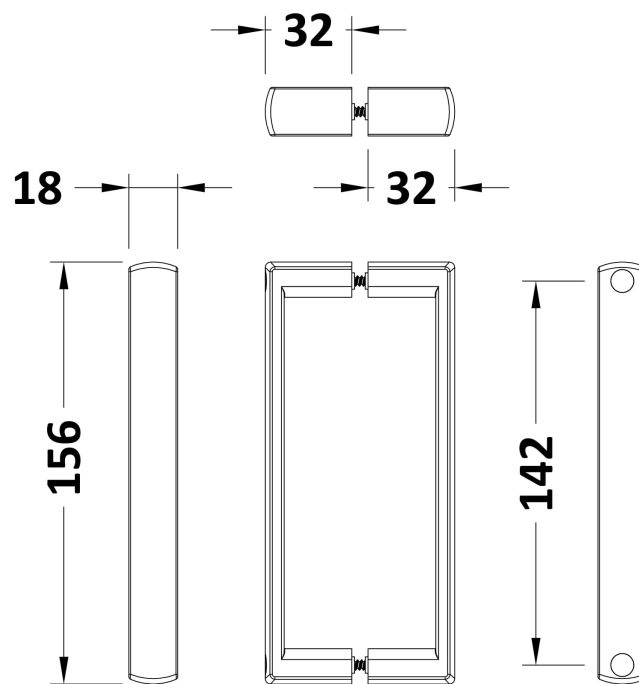

### Packaging Dimensions

Height (mm):	1910
Width (mm):	800
Length (mm):	65
Gross Weight (kg):	21

### Outer Box Dimensions (If Applicable)

Height (mm):	
Width (mm):	
Depth (mm):	
Length (mm):	
Gross Weight (kg):	
Barcode:	5055369078714

### Product Details

Country of Origin:	China
Fitting Instruction:	No
CE & UKCA:	Yes
Profile Material:	Aluminium
Profile Finish:	Chrome
Adjustments (mm):	760mm - 790mm
Entry Width (mm):	555mm
Swing In Dim (mm):	120mm
Swing Out Dim (mm):	530mm
Radius (mm):	Not Applicable
Glass Thickness (mm):	5
Easy Fit:	No
Easy Clean:	No
Handle Style:	D Shape Handle
Handle Material:	Plastic
Enclosure Design:	Semi-Frameless
Wheel Type:	Not Applicable
Support Bar Included:	Support Bar Not Included
Extras:	None

Sales Code: HAN1005AA

Description: Handles

**Product Dimensions**

Length (mm):	
Width (mm):	18
Height (mm):	156
Depth (mm):	70
Nett Weight (kg):	0.1

**Packaging Dimensions**

Height (mm):	55
Width (mm):	55
Depth (mm):	55
Gross Weight (kg):	0.1