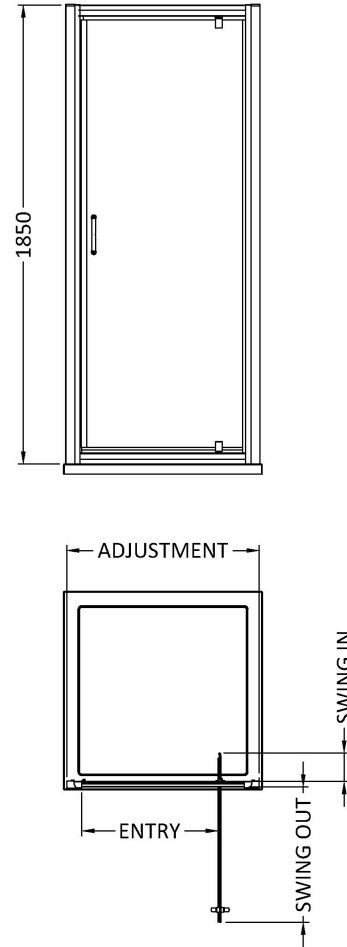

### Packaging Details

Barcode: 5056462624525

Sales Code: ERPD80

Description: Ella 800mm Pivot Door (1850mm)

### Product Dimensions

Height (mm):	1850
Width (mm):	790
Depth (mm):	42
Nett Weight (kg):	21

### Packaging Dimensions

Height (mm):	1910
Width (mm):	800
Length (mm):	65
Gross Weight (kg):	21

Sales Code: HAN1005AA

Description: Handles

**Product Dimensions**

Length (mm):	
Width (mm):	18
Height (mm):	156
Depth (mm):	70
Nett Weight (kg):	0.1

**Packaging Dimensions**

Height (mm):	55
Width (mm):	55
Depth (mm):	55
Gross Weight (kg):	0.1