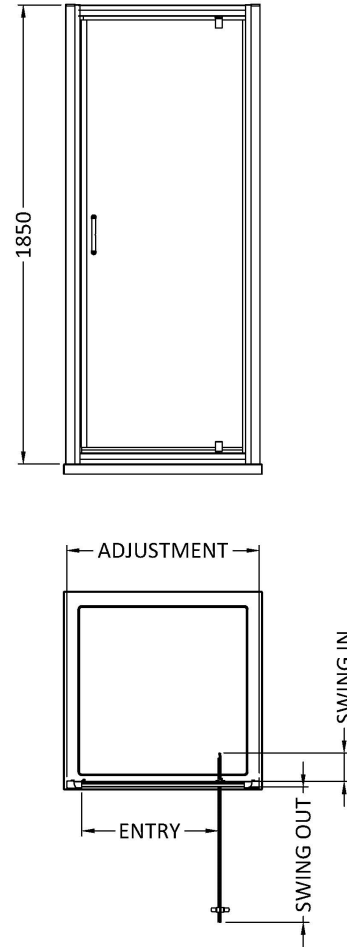

Sales Code: ERPD80

Description: Ella 800mm Pivot Door (1850mm)

Product Dimensions

Height (mm):	1850
Width (mm):	790
Depth (mm):	42
Nett Weight (kg):	21

Packaging Dimensions

Height (mm):	1910
Width (mm):	800
Length (mm):	65
Gross Weight (kg):	21

Packaging Data

Box Colour:	Brown Cardboard Box - Printed
Box Qty:	1
Label Size:	100 x 50
Label Colour:	Not Applicable
Label Qty:	0

Outer Box Dimensions (If Applicable)

Height (mm):	
Width (mm):	
Depth (mm):	
Length (mm):	
Gross Weight (kg):	
Barcode:	5055369078714

Product Details

Country of Origin:	China
Fitting Instruction:	No
CE & UKCA:	Yes
Profile Material:	Aluminium
Profile Finish:	Chrome
Adjustments (mm):	760mm - 790mm
Entry Width (mm):	555mm
Swing In Dim (mm):	120mm
Swing Out Dim (mm):	530mm
Radius (mm):	Not Applicable
Glass Thickness (mm):	5
Easy Fit:	No
Easy Clean:	No
Handle Style:	D Shape Handle
Handle Material:	Plastic
Enclosure Design:	Semi-Frameless
Wheel Type:	Not Applicable
Support Bar Included:	Support Bar Not Included
Extras:	None