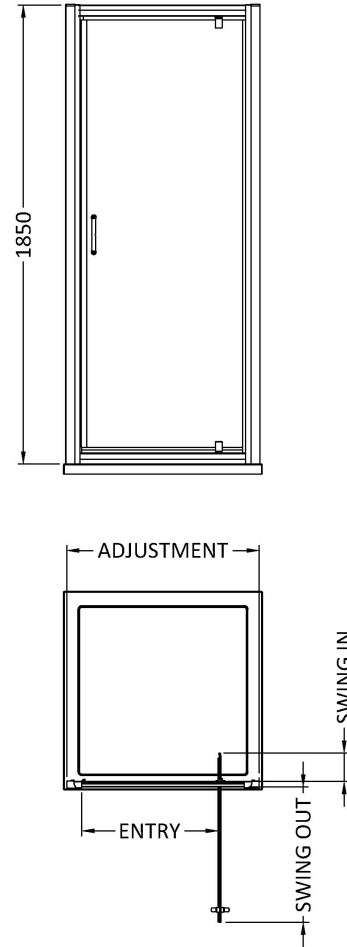

Sales Code: ERPD90

Description: Ella 900mm Pivot Door (1850mm)

Product Dimensions

Height (mm):	1850
Width (mm):	890
Depth (mm):	42
Nett Weight (kg):	23.3

Packaging Dimensions

Height (mm):	1910
Width (mm):	900
Length (mm):	65
Gross Weight (kg):	23.3

Packaging Data

Box Colour:	Brown Cardboard Box - Printed
Box Qty:	1
Label Size:	100 x 50
Label Colour:	Not Applicable
Label Qty:	0

Outer Box Dimensions (If Applicable)

Height (mm):	
Width (mm):	
Depth (mm):	
Length (mm):	
Gross Weight (kg):	
Barcode:	5055369078721

Product Details

Country of Origin:	China
Fitting Instruction:	No
CE & UKCA:	Yes
Profile Material:	Aluminium
Profile Finish:	Chrome
Adjustments (mm):	860mm - 890mm
Entry Width (mm):	655mm
Swing In Dim (mm):	120mm
Swing Out Dim (mm):	630mm
Radius (mm):	Not Applicable
Glass Thickness (mm):	5
Easy Fit:	No
Easy Clean:	No
Handle Style:	D Shape Handle
Handle Material:	Plastic
Enclosure Design:	Semi-Frameless
Wheel Type:	Not Applicable
Support Bar Included:	Support Bar Not Included
Extras:	None