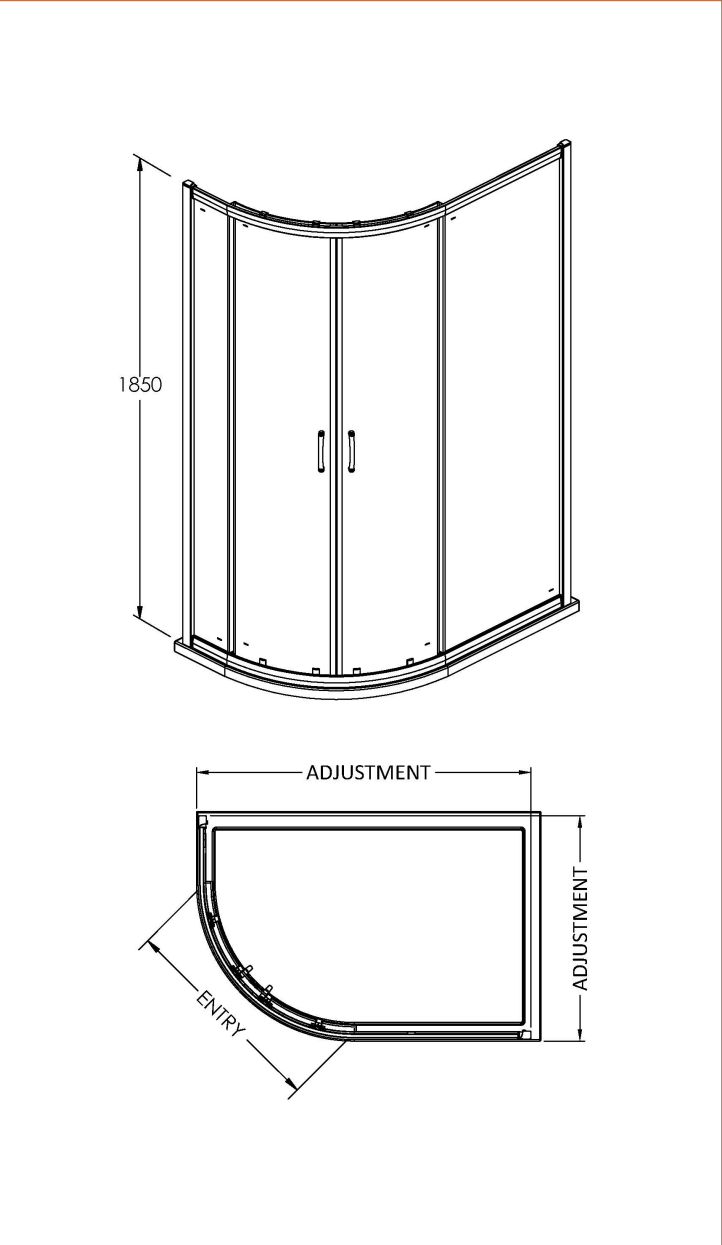

Sales Code: ERQ128H5

Description: Ella Offset Quad 1200X800 New Handle

Packaging Details

Barcode: 5056462624563

Sales Code: ERQ128

Description: Ella 1200X800 Off/Set Enclosure 1850

### Product Dimensions

Height (mm):	1850
Width (mm):	1185
Depth (mm):	785
Nett Weight (kg):	39.8

### Packaging Dimensions

Height (mm):	1910
Width (mm):	630
Length (mm):	110
Gross Weight (kg):	39.8

Sales Code: HAN1005AA

Description: Handles

**Product Dimensions**

Length (mm):	
Width (mm):	18
Height (mm):	156
Depth (mm):	70
Nett Weight (kg):	0.1

**Packaging Dimensions**

Height (mm):	55
Width (mm):	55
Depth (mm):	55
Gross Weight (kg):	0.1