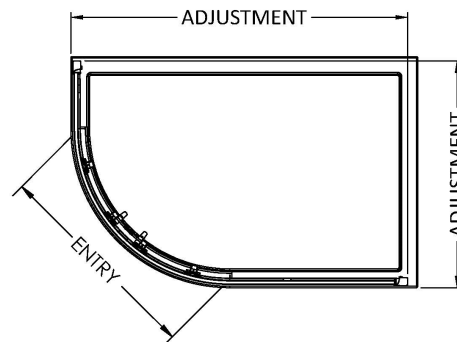

### Product Dimensions

Height (mm):	1850
Width (mm):	1185
Depth (mm):	785
Nett Weight (kg):	39.8

### Packaging Dimensions

Height (mm):	1910
Width (mm):	630
Length (mm):	110
Gross Weight (kg):	39.8

### Product Details

Country of Origin:	China
Fitting Instruction:	No
CE & UKCA:	Yes
Profile Material:	Aluminium
Profile Finish:	Chrome
Adjustments (mm):	1165mm - 1185mm / 765mm - 785M
Entry Width (mm):	460mm
Swing In Dim (mm):	N/A
Swing Out Dim (mm):	N/A
Radius (mm):	538 mm
Glass Thickness (mm):	5
Easy Fit:	Yes
Easy Clean:	No
Handle Style:	D Shape Handle
Handle Material:	Plastic
Enclosure Design:	Framed
Wheel Type:	Plastic, Dual, Quick Release
Support Bar Included:	Support Bar Not Included
Extras:	None

Sales Code: HAN1005AA

Description: Handles

**Product Dimensions**

Length (mm):	
Width (mm):	18
Height (mm):	156
Depth (mm):	70
Nett Weight (kg):	0.1

**Packaging Dimensions**

Height (mm):	55
Width (mm):	55
Depth (mm):	55
Gross Weight (kg):	0.1