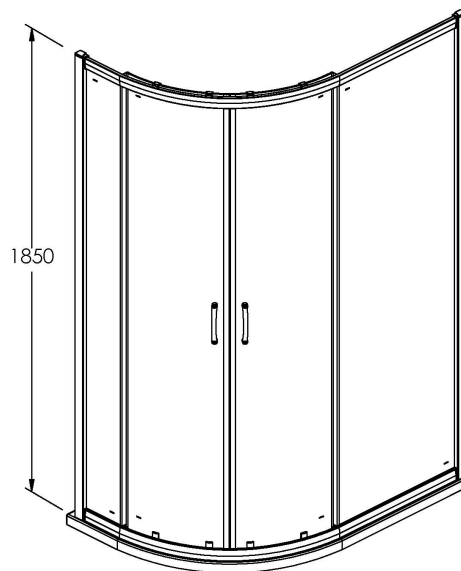

### Product Dimensions

Height (mm):	1850
Width (mm):	1185
Depth (mm):	785
Nett Weight (kg):	39.8

### Packaging Dimensions

Height (mm):	1910
Width (mm):	630
Length (mm):	110
Gross Weight (kg):	39.8

### Product Details

Country of Origin:	China
Fitting Instruction:	No
CE & UKCA:	Yes
Profile Material:	Aluminium
Profile Finish:	Chrome
Adjustments (mm):	1165mm - 1185mm / 765mm - 785M
Entry Width (mm):	460mm
Swing In Dim (mm):	N/A
Swing Out Dim (mm):	N/A
Radius (mm):	538 mm
Glass Thickness (mm):	5
Easy Fit:	Yes
Easy Clean:	No
Handle Style:	D Shape Handle
Handle Material:	Plastic
Enclosure Design:	Framed
Wheel Type:	Plastic, Dual, Quick Release
Support Bar Included:	Support Bar Not Included
Extras:	None

Sales Code: HAN1005AA

Description: Handles

**Product Dimensions**

Length (mm):	
Width (mm):	18
Height (mm):	156
Depth (mm):	70
Nett Weight (kg):	0.1

**Packaging Dimensions**

Height (mm):	55
Width (mm):	55
Depth (mm):	55
Gross Weight (kg):	0.1