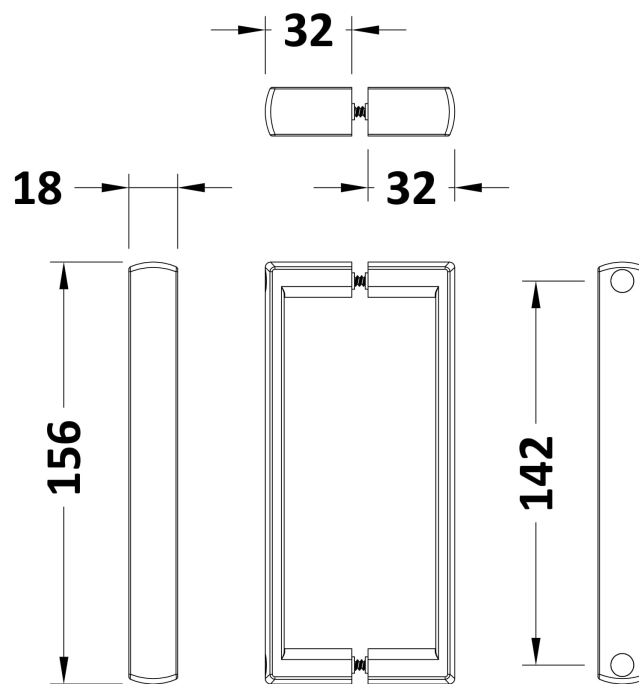

### Packaging Dimensions

Height (mm):	1910
Width (mm):	630
Length (mm):	110
Gross Weight (kg):	39.8

### Outer Box Dimensions (If Applicable)

Height (mm):	
Width (mm):	
Depth (mm):	
Length (mm):	
Gross Weight (kg):	
Barcode:	5055369078615

### Product Details

Country of Origin:	China
Fitting Instruction:	No
CE & UKCA:	Yes
Profile Material:	Aluminium
Profile Finish:	Chrome
Adjustments (mm):	1165mm - 1185mm / 765mm - 785M
Entry Width (mm):	460mm
Swing In Dim (mm):	N/A
Swing Out Dim (mm):	N/A
Radius (mm):	538 mm
Glass Thickness (mm):	5
Easy Fit:	Yes
Easy Clean:	No
Handle Style:	D Shape Handle
Handle Material:	Plastic
Enclosure Design:	Framed
Wheel Type:	Plastic, Dual, Quick Release
Support Bar Included:	Support Bar Not Included
Extras:	None

Sales Code: HAN1005AA

Description: Handles

**Product Dimensions**

Length (mm):	
Width (mm):	18
Height (mm):	156
Depth (mm):	70
Nett Weight (kg):	0.1

**Packaging Dimensions**

Height (mm):	55
Width (mm):	55
Depth (mm):	55
Gross Weight (kg):	0.1