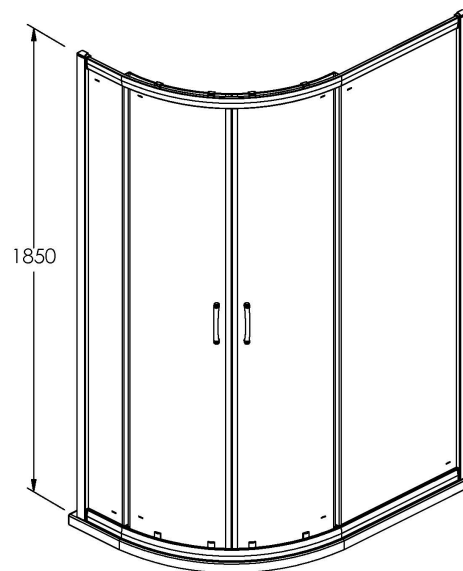

Sales Code: ERQ128

Description: Ella 1200X800 Off/Set Enclosure 1850

Product Dimensions

Height (mm):	1850
Width (mm):	1185
Depth (mm):	785
Nett Weight (kg):	39.8

Packaging Dimensions

Height (mm):	1910
Width (mm):	630
Length (mm):	110
Gross Weight (kg):	39.8

Packaging Data

Box Colour:	Brown Cardboard Box - Printed
Box Qty:	1
Label Size:	100 x 50
Label Colour:	Not Applicable
Label Qty:	0

Outer Box Dimensions (If Applicable)

Height (mm):	
Width (mm):	
Depth (mm):	
Length (mm):	
Gross Weight (kg):	
Barcode:	5055369078615

Product Details

Country of Origin:	China
Fitting Instruction:	No
CE & UKCA:	Yes
Profile Material:	Aluminium
Profile Finish:	Chrome
Adjustments (mm):	1165mm - 1185mm / 765mm - 785M
Entry Width (mm):	460mm
Swing In Dim (mm):	N/A
Swing Out Dim (mm):	N/A
Radius (mm):	538 mm
Glass Thickness (mm):	5
Easy Fit:	Yes
Easy Clean:	No
Handle Style:	D Shape Handle
Handle Material:	Plastic
Enclosure Design:	Framed
Wheel Type:	Plastic, Dual, Quick Release
Support Bar Included:	Support Bar Not Included
Extras:	None