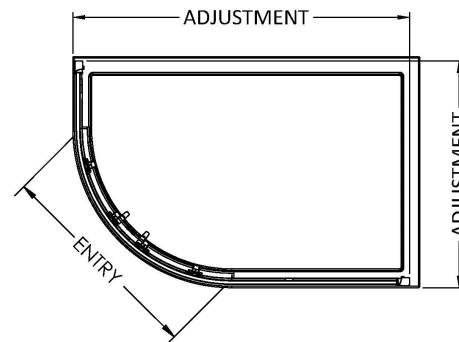

Sales Code: ERQ128

Description: Ella 1200X800 Off/Set Enclosure 1850

Product Dimensions

Height (mm):	1850
Width (mm):	1185
Depth (mm):	785
Nett Weight (kg):	39.8

Packaging Dimensions

Height (mm):	1910
Width (mm):	630
Length (mm):	110
Gross Weight (kg):	39.8

Packaging Data

Box Colour:	Brown Cardboard Box - Printed
Box Qty:	1
Label Size:	100 x 50
Label Colour:	Not Applicable
Label Qty:	0

Outer Box Dimensions (If Applicable)

Height (mm):	
Width (mm):	
Depth (mm):	
Length (mm):	
Gross Weight (kg):	
Barcode:	5055369078615

Product Details

Country of Origin:	China
Fitting Instruction:	No
CE & UKCA:	Yes
Profile Material:	Aluminium
Profile Finish:	Chrome
Adjustments (mm):	1165mm - 1185mm / 765mm - 785M
Entry Width (mm):	460mm
Swing In Dim (mm):	N/A
Swing Out Dim (mm):	N/A
Radius (mm):	538 mm
Glass Thickness (mm):	5
Easy Fit:	Yes
Easy Clean:	No
Handle Style:	D Shape Handle
Handle Material:	Plastic
Enclosure Design:	Framed
Wheel Type:	Plastic, Dual, Quick Release
Support Bar Included:	Support Bar Not Included
Extras:	None