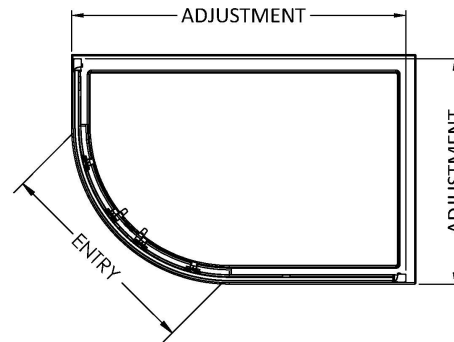

Sales Code: ERQ129H5

Description: Ella Offset Quad 1200X900 New Handle

Packaging Details

Barcode: 5056462624556

Sales Code: ERQ129

Description: Ella 1200X900 Off/Set Enclosure 1850

Product Dimensions

Height (mm):	1850
Width (mm):	1185
Depth (mm):	885
Nett Weight (kg):	42

Packaging Dimensions

Height (mm):	1910
Width (mm):	630
Length (mm):	110
Gross Weight (kg):	42

Packaging Data

Box Colour:	Brown Cardboard Box - Printed
Box Qty:	1
Label Size:	100 x 50
Label Colour:	Not Applicable
Label Qty:	0

Outer Box Dimensions (If Applicable)

Height (mm):	
Width (mm):	
Depth (mm):	
Length (mm):	
Gross Weight (kg):	
Barcode:	5055369078622

Product Details

Country of Origin:	China
Fitting Instruction:	No
CE & UKCA:	Yes
Profile Material:	Aluminium
Profile Finish:	Chrome
Adjustments (mm):	1165mm - 1185mm / 865mm - 885M
Entry Width (mm):	530mm
Swing In Dim (mm):	N/A
Swing Out Dim (mm):	N/A
Radius (mm):	538 mm
Glass Thickness (mm):	5
Easy Fit:	Yes
Easy Clean:	No
Handle Style:	D Shape Handle
Handle Material:	Plastic
Enclosure Design:	Framed
Wheel Type:	Plastic, Dual, Quick Release
Support Bar Included:	Support Bar Not Included
Extras:	None

Sales Code: HAN1005AA

Description: Handles

Product Dimensions

Length (mm):	
Width (mm):	18
Height (mm):	156
Depth (mm):	70
Nett Weight (kg):	0.1

Packaging Dimensions

Height (mm):	55
Width (mm):	55
Depth (mm):	55
Gross Weight (kg):	0.1