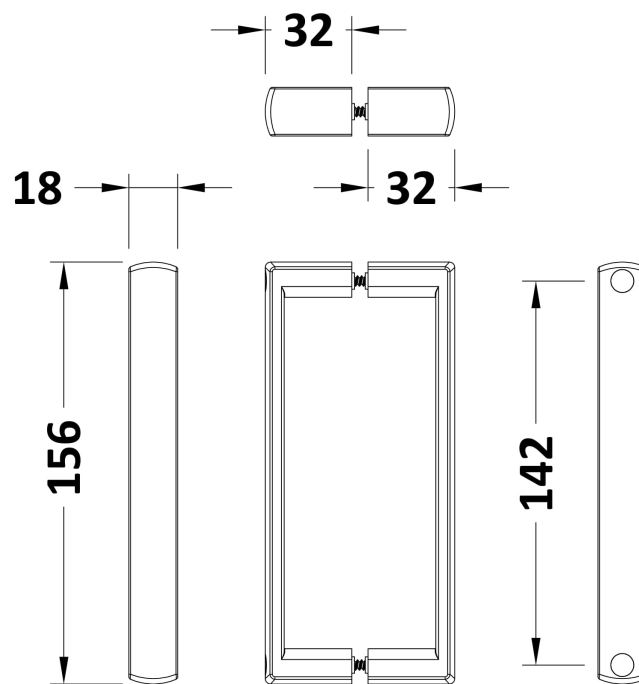

Packaging Dimensions

Height (mm):	1910
Width (mm):	630
Length (mm):	110
Gross Weight (kg):	42

Packaging Data

Box Colour:	Brown Cardboard Box - Printed
Box Qty:	1
Label Size:	100 x 50
Label Colour:	Not Applicable
Label Qty:	0

Outer Box Dimensions (If Applicable)

Height (mm):	
Width (mm):	
Depth (mm):	
Length (mm):	
Gross Weight (kg):	
Barcode:	5055369078622

Product Details

Country of Origin:	China
Fitting Instruction:	No
CE & UKCA:	Yes
Profile Material:	Aluminium
Profile Finish:	Chrome
Adjustments (mm):	1165mm - 1185mm / 865mm - 885M
Entry Width (mm):	530mm
Swing In Dim (mm):	N/A
Swing Out Dim (mm):	N/A
Radius (mm):	538 mm
Glass Thickness (mm):	5
Easy Fit:	Yes
Easy Clean:	No
Handle Style:	D Shape Handle
Handle Material:	Plastic
Enclosure Design:	Framed
Wheel Type:	Plastic, Dual, Quick Release
Support Bar Included:	Support Bar Not Included
Extras:	None

Sales Code: HAN1005AA

Description: Handles

Product Dimensions

Length (mm):	
Width (mm):	18
Height (mm):	156
Depth (mm):	70
Nett Weight (kg):	0.1

Packaging Dimensions

Height (mm):	55
Width (mm):	55
Depth (mm):	55
Gross Weight (kg):	0.1

Packaging Data

Box Colour:	
Box Qty:	
Label Size:	x
Label Colour:	
Label Qty:	

Outer Box Dimensions (If Applicable)

Height (mm):	
Width (mm):	
Length (mm):	
Depth (mm):	
Gross Weight (kg):	
Barcode:	5056462617879