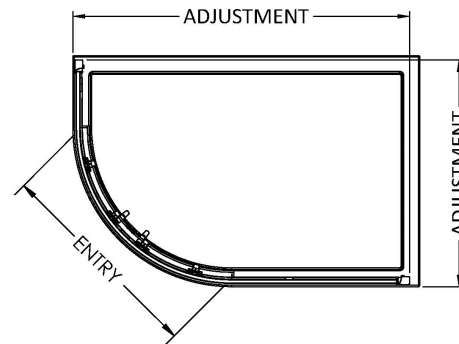

Sales Code: ERQ129H5

Description: Ella Offset Quad 1200X900 New Handle

Packaging Details

Barcode: 5056462624556

Sales Code: ERQ129

Description: Ella 1200X900 Off/Set Enclosure 1850

Product Dimensions

Height (mm):	1850
Width (mm):	1185
Depth (mm):	885
Nett Weight (kg):	42

Packaging Dimensions

Height (mm):	1910
Width (mm):	630
Length (mm):	110
Gross Weight (kg):	42

Packaging Data

Box Colour:	Brown Cardboard Box - Printed
Box Qty:	1
Label Size:	100 x 50
Label Colour:	Not Applicable
Label Qty:	0

Outer Box Dimensions (If Applicable)

Height (mm):	
Width (mm):	
Depth (mm):	
Length (mm):	
Gross Weight (kg):	
Barcode:	5055369078622

Product Details

Country of Origin:	China
Fitting Instruction:	No
CE & UKCA:	Yes
Profile Material:	Aluminium
Profile Finish:	Chrome
Adjustments (mm):	1165mm - 1185mm / 865mm - 885M
Entry Width (mm):	530mm
Swing In Dim (mm):	N/A
Swing Out Dim (mm):	N/A
Radius (mm):	538 mm
Glass Thickness (mm):	5
Easy Fit:	Yes
Easy Clean:	No
Handle Style:	D Shape Handle
Handle Material:	Plastic
Enclosure Design:	Framed
Wheel Type:	Plastic, Dual, Quick Release
Support Bar Included:	Support Bar Not Included
Extras:	None

Sales Code: HAN1005AA

Description: Handles

Product Dimensions

Length (mm):	
Width (mm):	18
Height (mm):	156
Depth (mm):	70
Nett Weight (kg):	0.1

Packaging Dimensions

Height (mm):	55
Width (mm):	55
Depth (mm):	55
Gross Weight (kg):	0.1