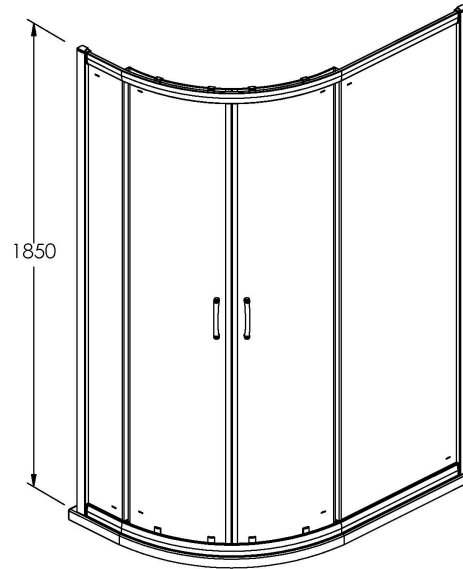

Sales Code: ERQ129H5

Description: Ella Offset Quad 1200X900 New Handle

Packaging Details

Barcode: 5056462624556

Sales Code: ERQ129

Description: Ella 1200X900 Off/Set Enclosure 1850

Product Dimensions

Height (mm):	1850
Width (mm):	1185
Depth (mm):	885
Nett Weight (kg):	42

Packaging Dimensions

Height (mm):	1910
Width (mm):	630
Length (mm):	110
Gross Weight (kg):	42

Packaging Data

Box Colour:	Brown Cardboard Box - Printed
Box Qty:	1
Label Size:	100 x 50
Label Colour:	Not Applicable
Label Qty:	0

Outer Box Dimensions (If Applicable)

Height (mm):	
Width (mm):	
Depth (mm):	
Length (mm):	
Gross Weight (kg):	
Barcode:	5055369078622

Product Details

Country of Origin:	China
Fitting Instruction:	No
CE & UKCA:	Yes
Profile Material:	Aluminium
Profile Finish:	Chrome
Adjustments (mm):	1165mm - 1185mm / 865mm - 885M
Entry Width (mm):	530mm
Swing In Dim (mm):	N/A
Swing Out Dim (mm):	N/A
Radius (mm):	538 mm
Glass Thickness (mm):	5
Easy Fit:	Yes
Easy Clean:	No
Handle Style:	D Shape Handle
Handle Material:	Plastic
Enclosure Design:	Framed
Wheel Type:	Plastic, Dual, Quick Release
Support Bar Included:	Support Bar Not Included
Extras:	None

Sales Code: HAN1005AA

Description: Handles

Product Dimensions

Length (mm):	
Width (mm):	18
Height (mm):	156
Depth (mm):	70
Nett Weight (kg):	0.1

Packaging Dimensions

Height (mm):	55
Width (mm):	55
Depth (mm):	55
Gross Weight (kg):	0.1