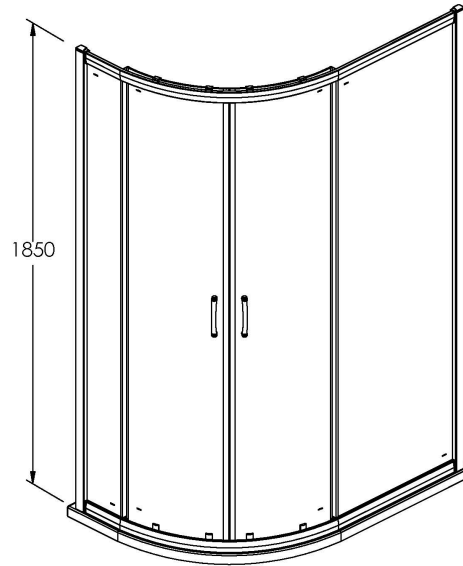

Sales Code: ERQ129H5

Description: Ella Offset Quad 1200X900 New Handle

Packaging Details

Barcode: 5056462624556

Sales Code: ERQ129

Description: Ella 1200X900 Off/Set Enclosure 1850

Product Dimensions

Height (mm):	1850
Width (mm):	1185
Depth (mm):	885
Nett Weight (kg):	42

Packaging Dimensions

Height (mm):	1910
Width (mm):	630
Length (mm):	110
Gross Weight (kg):	42

Packaging Data

Box Colour:	Brown Cardboard Box - Printed
Box Qty:	1
Label Size:	100 x 50
Label Colour:	Not Applicable
Label Qty:	0

Outer Box Dimensions (If Applicable)

Height (mm):	
Width (mm):	
Depth (mm):	
Length (mm):	
Gross Weight (kg):	
Barcode:	5055369078622

Product Details

Country of Origin:	China
Fitting Instruction:	No
CE & UKCA:	Yes
Profile Material:	Aluminium
Profile Finish:	Chrome
Adjustments (mm):	1165mm - 1185mm / 865mm - 885M
Entry Width (mm):	530mm
Swing In Dim (mm):	N/A
Swing Out Dim (mm):	N/A
Radius (mm):	538 mm
Glass Thickness (mm):	5
Easy Fit:	Yes
Easy Clean:	No
Handle Style:	D Shape Handle
Handle Material:	Plastic
Enclosure Design:	Framed
Wheel Type:	Plastic, Dual, Quick Release
Support Bar Included:	Support Bar Not Included
Extras:	None

Sales Code: HAN1005AA

Description: Handles

Product Dimensions

Length (mm):	
Width (mm):	18
Height (mm):	156
Depth (mm):	70
Nett Weight (kg):	0.1

Packaging Dimensions

Height (mm):	55
Width (mm):	55
Depth (mm):	55
Gross Weight (kg):	0.1