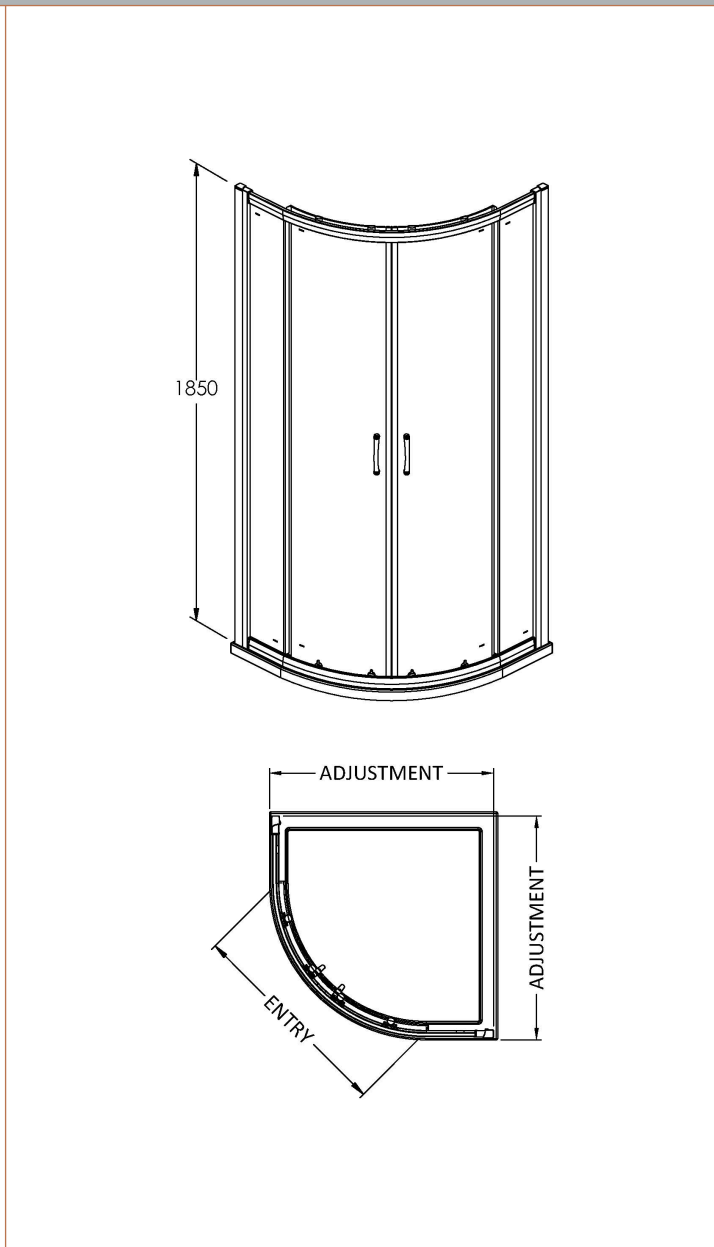

Sales Code: ERQ8H5

Description: Ella Quad Enclosure 800X800mm New Handle

Packaging Details

Barcode: 5056462624549

Sales Code: ERQ8

Description: Ella Quadrant Enclosure 800X800mm

Product Dimensions

Height (mm):	1850
Width (mm):	785
Depth (mm):	785
Nett Weight (kg):	33

Packaging Dimensions

Height (mm):	1910
Width (mm):	410
Length (mm):	110
Gross Weight (kg):	33

Packaging Data

Box Colour:	Brown Cardboard Box - Printed
Box Qty:	1
Label Size:	100 x 50
Label Colour:	Not Applicable
Label Qty:	0

Outer Box Dimensions (If Applicable)

Height (mm):	
Width (mm):	
Depth (mm):	
Length (mm):	
Gross Weight (kg):	
Barcode:	5055369078592

Product Details

Country of Origin:	China
Fitting Instruction:	No
CE & UKCA:	Yes
Profile Material:	Aluminium
Profile Finish:	Chrome
Adjustments (mm):	765mm - 785mm
Entry Width (mm):	385mm
Swing In Dim (mm):	N/A
Swing Out Dim (mm):	N/A
Radius (mm):	538 mm
Glass Thickness (mm):	5
Easy Fit:	Yes
Easy Clean:	No
Handle Style:	D Shape Handle
Handle Material:	Plastic
Enclosure Design:	Framed
Wheel Type:	Plastic, Dual, Quick Release
Support Bar Included:	Support Bar Not Included
Extras:	None

Sales Code: HAN1005AA

Description: Handles

Product Dimensions

Length (mm):	
Width (mm):	18
Height (mm):	156
Depth (mm):	70
Nett Weight (kg):	0.1

Packaging Dimensions

Height (mm):	55
Width (mm):	55
Depth (mm):	55
Gross Weight (kg):	0.1