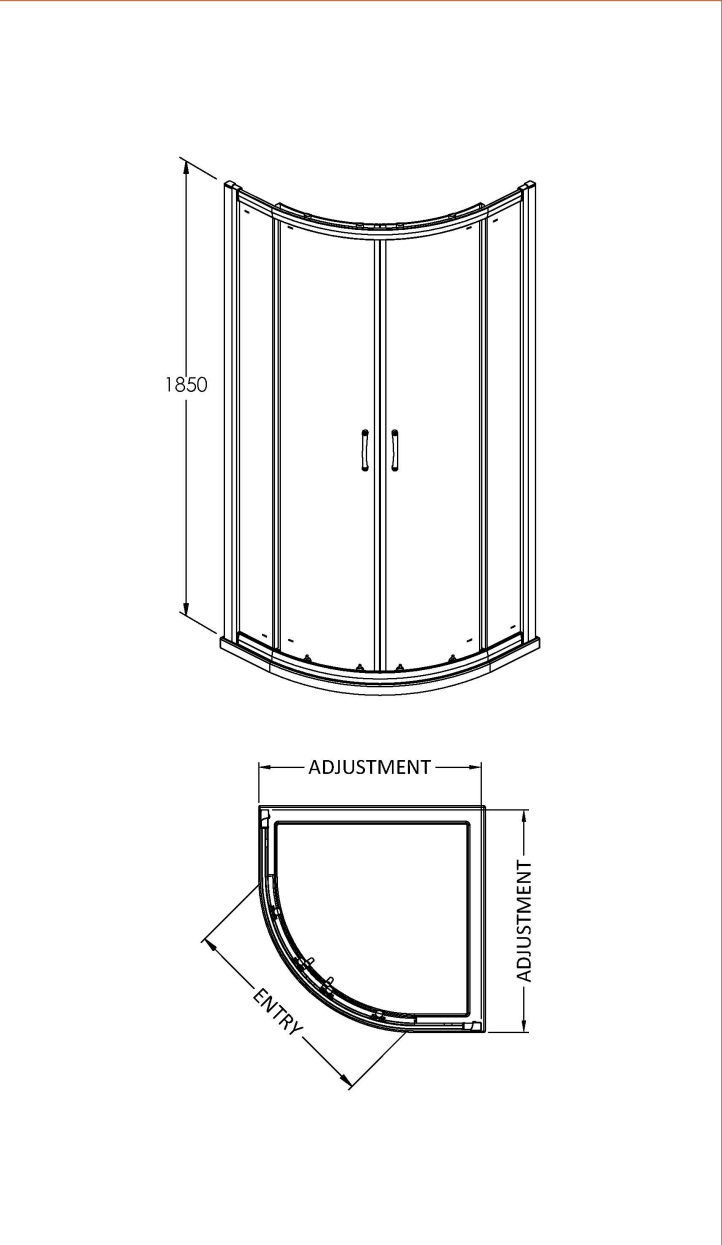

Sales Code: ERQ8H5

Description: Ella Quad Enclosure 800X800mm New Handle

Packaging Details

Barcode: 5056462624549

Sales Code: ERQ8

Description: Ella Quadrant Enclosure 800X800mm

Product Dimensions

Height (mm):	1850
Width (mm):	785
Depth (mm):	785
Nett Weight (kg):	33

Packaging Dimensions

Height (mm):	1910
Width (mm):	410
Length (mm):	110
Gross Weight (kg):	33

Packaging Data

Box Colour:	Brown Cardboard Box - Printed
Box Qty:	1
Label Size:	100 x 50
Label Colour:	Not Applicable
Label Qty:	0

Outer Box Dimensions (If Applicable)

Height (mm):	
Width (mm):	
Depth (mm):	
Length (mm):	
Gross Weight (kg):	
Barcode:	5055369078592

Product Details

Country of Origin:	China
Fitting Instruction:	No
CE & UKCA:	Yes
Profile Material:	Aluminium
Profile Finish:	Chrome
Adjustments (mm):	765mm - 785mm
Entry Width (mm):	385mm
Swing In Dim (mm):	N/A
Swing Out Dim (mm):	N/A
Radius (mm):	538 mm
Glass Thickness (mm):	5
Easy Fit:	Yes
Easy Clean:	No
Handle Style:	D Shape Handle
Handle Material:	Plastic
Enclosure Design:	Framed
Wheel Type:	Plastic, Dual, Quick Release
Support Bar Included:	Support Bar Not Included
Extras:	None

Sales Code: HAN1005AA

Description: Handles

Product Dimensions

Length (mm):	
Width (mm):	18
Height (mm):	156
Depth (mm):	70
Nett Weight (kg):	0.1

Packaging Dimensions

Height (mm):	55
Width (mm):	55
Depth (mm):	55
Gross Weight (kg):	0.1