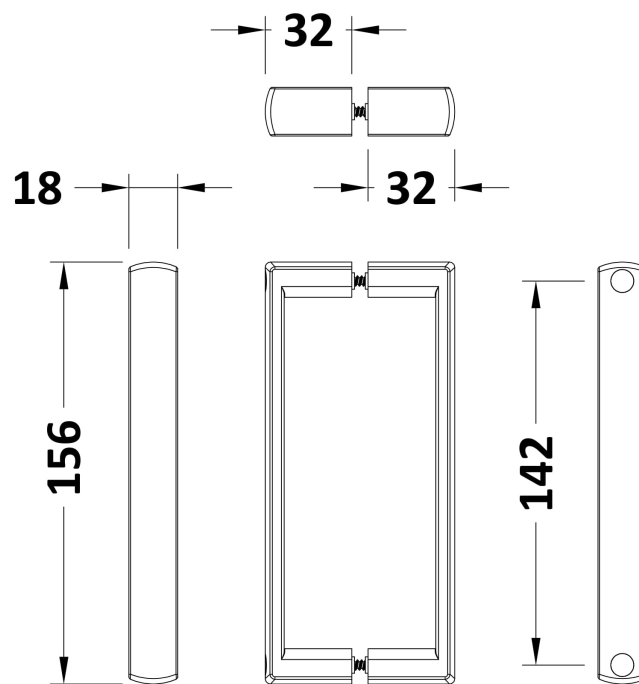

Packaging Dimensions

Height (mm):	1910
Width (mm):	410
Length (mm):	110
Gross Weight (kg):	33

Packaging Data

Box Colour:	Brown Cardboard Box - Printed
Box Qty:	1
Label Size:	100 x 50
Label Colour:	Not Applicable
Label Qty:	0

Outer Box Dimensions (If Applicable)

Height (mm):	
Width (mm):	
Depth (mm):	
Length (mm):	
Gross Weight (kg):	
Barcode:	5055369078592

Product Details

Country of Origin:	China
Fitting Instruction:	No
CE & UKCA:	Yes
Profile Material:	Aluminium
Profile Finish:	Chrome
Adjustments (mm):	765mm - 785mm
Entry Width (mm):	385mm
Swing In Dim (mm):	N/A
Swing Out Dim (mm):	N/A
Radius (mm):	538 mm
Glass Thickness (mm):	5
Easy Fit:	Yes
Easy Clean:	No
Handle Style:	D Shape Handle
Handle Material:	Plastic
Enclosure Design:	Framed
Wheel Type:	Plastic, Dual, Quick Release
Support Bar Included:	Support Bar Not Included
Extras:	None

Sales Code: HAN1005AA

Description: Handles

Product Dimensions

Length (mm):	
Width (mm):	18
Height (mm):	156
Depth (mm):	70
Nett Weight (kg):	0.1

Packaging Dimensions

Height (mm):	55
Width (mm):	55
Depth (mm):	55
Gross Weight (kg):	0.1

Packaging Data

Box Colour:	
Box Qty:	
Label Size:	x
Label Colour:	
Label Qty:	

Outer Box Dimensions (If Applicable)

Height (mm):	
Width (mm):	
Length (mm):	
Depth (mm):	
Gross Weight (kg):	
Barcode:	5056462617879