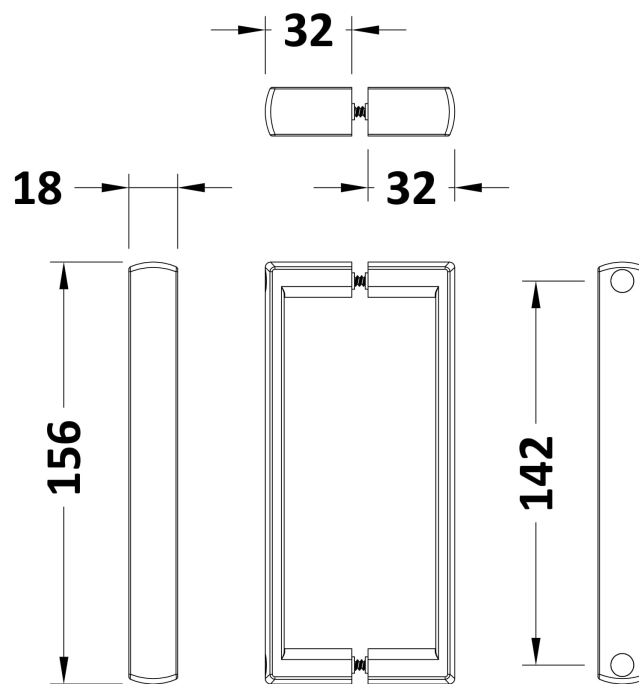

**Sales Code:** ERQ9H5

**Description:** Ella Quad Enclosure 900X900mm New Handle

**Packaging Details**

Barcode: 5056462624587

Sales Code: ERQ9

Description: Ella Quadrant Enclosure 900X900mm

Product Dimensions	
Height (mm):	1850
Width (mm):	885
Depth (mm):	885
Nett Weight (kg):	35
Packaging Dimensions	
Height (mm):	1910
Width (mm):	410
Length (mm):	110
Gross Weight (kg):	35
Packaging Data	
Box Colour:	Brown Cardboard Box - Printed
Box Qty:	1
Label Size:	100 x 50
Label Colour:	Not Applicable
Label Qty:	0
Outer Box Dimensions (If Applicable)	
Height (mm):	
Width (mm):	
Depth (mm):	
Length (mm):	
Gross Weight (kg):	
Barcode:	5055369078608
Product Details	
Country of Origin:	China
Fitting Instruction:	No
CE & UKCA:	Yes
Profile Material:	Aluminium
Profile Finish:	Chrome
Adjustments (mm):	865mm - 885mm
Entry Width (mm):	530mm
Swing In Dim (mm):	N/A
Swing Out Dim (mm):	N/A
Radius (mm):	538 mm
Glass Thickness (mm):	5
Easy Fit:	Yes
Easy Clean:	No
Handle Style:	D Shape Handle
Handle Material:	Plastic
Enclosure Design:	Framed
Wheel Type:	Plastic, Dual, Quick Release
Support Bar Included:	Support Bar Not Included
Extras:	None

Sales Code: HAN1005AA

Description: Handles

**Product Dimensions**

Length (mm):	
Width (mm):	18
Height (mm):	156
Depth (mm):	70
Nett Weight (kg):	0.1

**Packaging Dimensions**

Height (mm):	55
Width (mm):	55
Depth (mm):	55
Gross Weight (kg):	0.1

**Packaging Data**

Box Colour:	
Box Qty:	
Label Size:	x
Label Colour:	
Label Qty:	

**Outer Box Dimensions (If Applicable)**

Height (mm):	
Width (mm):	
Length (mm):	
Depth (mm):	
Gross Weight (kg):	
Barcode:	5056462617879

**Product Details**

Country of Origin:	China
Fitting Instruction:	No
CE & UKCA:	
Product Material:	ABS Plastic
Heating Element Wattage:	Not Applicable
Colour/Finish:	Chrome
Product Diameter:	
Connection Size:	N/A