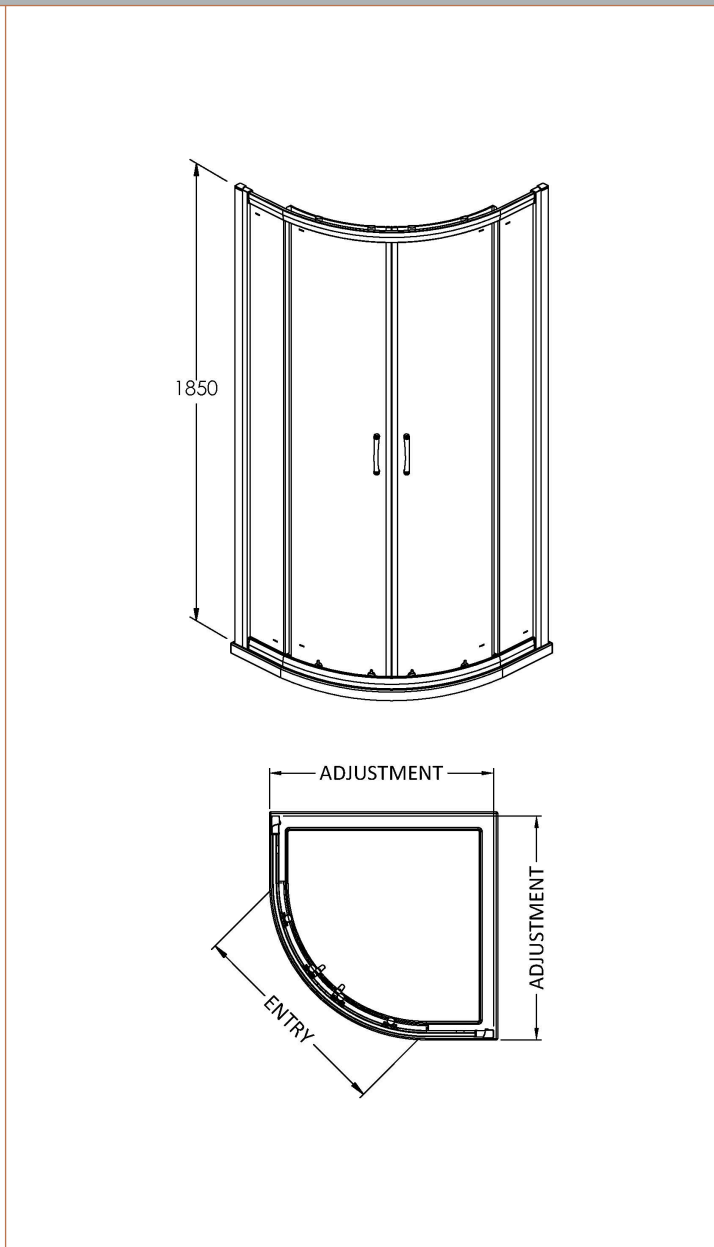

**Sales Code:** ERQ9H5

**Description:** Ella Quad Enclosure 900X900mm New Handle

**Packaging Details**

Barcode: 5056462624587

Sales Code: ERQ9

Description: Ella Quadrant Enclosure 900X900mm

Product Dimensions	
Height (mm):	1850
Width (mm):	885
Depth (mm):	885
Nett Weight (kg):	35
Packaging Dimensions	
Height (mm):	1910
Width (mm):	410
Length (mm):	110
Gross Weight (kg):	35
Packaging Data	
Box Colour:	Brown Cardboard Box - Printed
Box Qty:	1
Label Size:	100 x 50
Label Colour:	Not Applicable
Label Qty:	0
Outer Box Dimensions (If Applicable)	
Height (mm):	
Width (mm):	
Depth (mm):	
Length (mm):	
Gross Weight (kg):	
Barcode:	5055369078608
Product Details	
Country of Origin:	China
Fitting Instruction:	No
CE & UKCA:	Yes
Profile Material:	Aluminium
Profile Finish:	Chrome
Adjustments (mm):	865mm - 885mm
Entry Width (mm):	530mm
Swing In Dim (mm):	N/A
Swing Out Dim (mm):	N/A
Radius (mm):	538 mm
Glass Thickness (mm):	5
Easy Fit:	Yes
Easy Clean:	No
Handle Style:	D Shape Handle
Handle Material:	Plastic
Enclosure Design:	Framed
Wheel Type:	Plastic, Dual, Quick Release
Support Bar Included:	Support Bar Not Included
Extras:	None

Sales Code: HAN1005AA

Description: Handles

**Product Dimensions**

Length (mm):	
Width (mm):	18
Height (mm):	156
Depth (mm):	70
Nett Weight (kg):	0.1

**Packaging Dimensions**

Height (mm):	55
Width (mm):	55
Depth (mm):	55
Gross Weight (kg):	0.1

**Packaging Data**

Box Colour:	
Box Qty:	
Label Size:	x
Label Colour:	
Label Qty:	

**Outer Box Dimensions (If Applicable)**

Height (mm):	
Width (mm):	
Length (mm):	
Depth (mm):	
Gross Weight (kg):	
Barcode:	5056462617879

**Product Details**

Country of Origin:	China
Fitting Instruction:	No
CE & UKCA:	
Product Material:	ABS Plastic
Heating Element Wattage:	Not Applicable
Colour/Finish:	Chrome
Product Diameter:	
Connection Size:	N/A