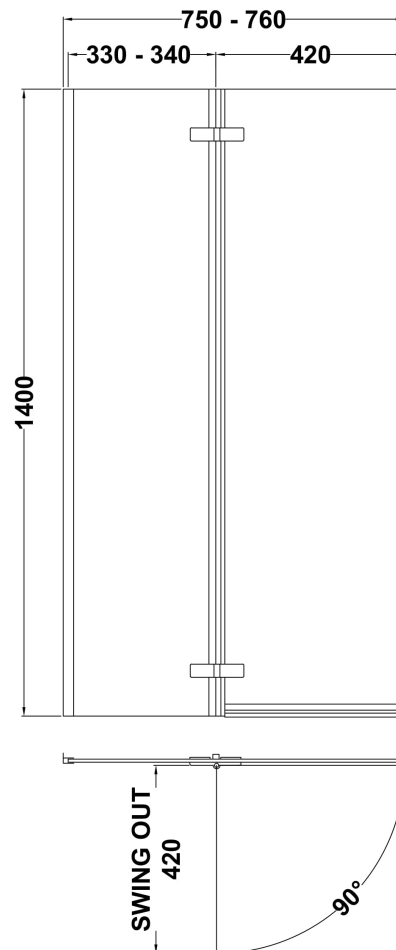

Sales Code: ERSBS0

Description: Sq Shower Ctr Hinged Screen & Return (5)

Product Dimensions

Height (mm):	1400
Width (mm):	760
Depth (mm):	38
Nett Weight (kg):	17.6

Packaging Dimensions

Height (mm):	1455
Width (mm):	50
Length (mm):	475
Gross Weight (kg):	17.6

Packaging Data

Box Colour:	Brown Cardboard Box - Printed
Box Qty:	1
Label Size:	140 x 30
Label Colour:	Not Applicable
Label Qty:	0

Outer Box Dimensions (If Applicable)

Height (mm):	
Width (mm):	
Depth (mm):	
Length (mm):	
Gross Weight (kg):	
Barcode:	5060272824747

Product Details

Country of Origin:	China
Fitting Instruction:	No
CE & UKCA:	Yes
Profile Material:	Aluminium
Profile Finish:	Chrome
Adjustments (mm):	750mm - 760mm
Entry Width (mm):	N/A
Swing In Dim (mm):	N/A
Swing Out Dim (mm):	N/A
Radius (mm):	Not Applicable
Glass Thickness (mm):	5
Easy Fit:	No
Easy Clean:	No
Handle Style:	Not Applicable
Handle Material:	Not Applicable
Enclosure Design:	Frameless
Wheel Type:	Not Applicable
Support Bar Included:	Support Bar Not Included
Extras:	None