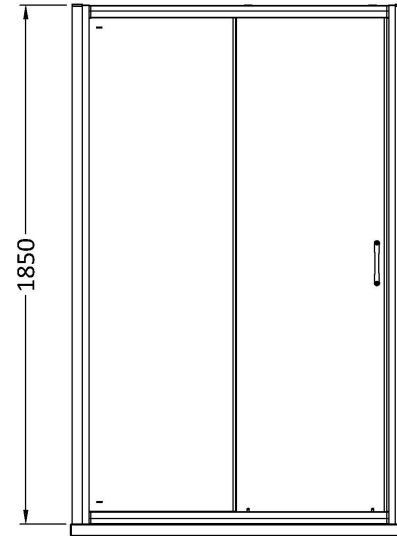

**Sales Code:** ERSL10H5

**Description:** Ella 1000mm Sliding Door New Handle

**Packaging Details**

Barcode: 5056462624600

Sales Code: ERSL10

Description: Ella 1000mm Sliding Door (1850mm)

### Product Dimensions

Height (mm):	1850
Width (mm):	990
Depth (mm):	42
Nett Weight (kg):	24.3

### Packaging Dimensions

Height (mm):	1910
Width (mm):	640
Length (mm):	65
Gross Weight (kg):	24.3

Sales Code: HAN1005AA

Description: Handles

**Product Dimensions**

Length (mm):	
Width (mm):	18
Height (mm):	156
Depth (mm):	70
Nett Weight (kg):	0.1

**Packaging Dimensions**

Height (mm):	55
Width (mm):	55
Depth (mm):	55
Gross Weight (kg):	0.1