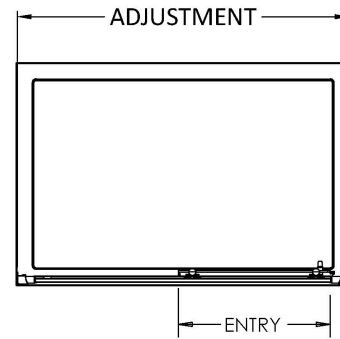

Sales Code: ERSL10H5

Description: Ella 1000mm Sliding Door New Handle

Packaging Details

Barcode: 5056462624600