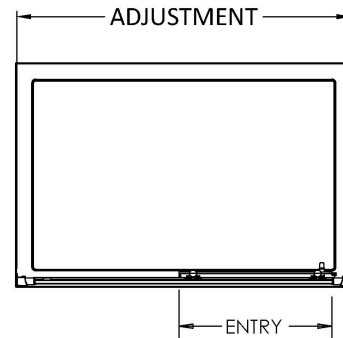

### Product Dimensions

Height (mm):	1850
Width (mm):	990
Depth (mm):	42
Nett Weight (kg):	24.3

### Packaging Dimensions

Height (mm):	1910
Width (mm):	640
Length (mm):	65
Gross Weight (kg):	24.3

### Product Details

Country of Origin:	China
Fitting Instruction:	No
CE & UKCA:	Yes
Profile Material:	Aluminium
Profile Finish:	Chrome
Adjustments (mm):	950mm - 990mm
Entry Width (mm):	380mm
Swing In Dim (mm):	N/A
Swing Out Dim (mm):	N/A
Radius (mm):	Not Applicable
Glass Thickness (mm):	5
Easy Fit:	Yes
Easy Clean:	No
Handle Style:	D Shape Handle
Handle Material:	Plastic
Enclosure Design:	Framed
Wheel Type:	Plastic, Dual, Quick Release
Support Bar Included:	Support Bar Not Included
Extras:	None

Sales Code: HAN1005AA

Description: Handles

**Product Dimensions**

Length (mm):	
Width (mm):	18
Height (mm):	156
Depth (mm):	70
Nett Weight (kg):	0.1

**Packaging Dimensions**

Height (mm):	55
Width (mm):	55
Depth (mm):	55
Gross Weight (kg):	0.1