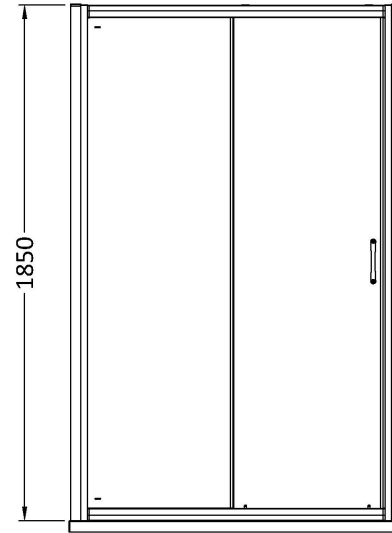

**Sales Code:** ERSL10H5

**Description:** Ella 1000mm Sliding Door New Handle

**Packaging Details**

Barcode: 5056462624600

Sales Code: ERSL10

Description: Ella 1000mm Sliding Door (1850mm)

### Product Dimensions

Height (mm):	1850
Width (mm):	990
Depth (mm):	42
Nett Weight (kg):	24.3

### Packaging Dimensions

Height (mm):	1910
Width (mm):	640
Length (mm):	65
Gross Weight (kg):	24.3

Sales Code: HAN1005AA

Description: Handles

**Product Dimensions**

Length (mm):	
Width (mm):	18
Height (mm):	156
Depth (mm):	70
Nett Weight (kg):	0.1

**Packaging Dimensions**

Height (mm):	55
Width (mm):	55
Depth (mm):	55
Gross Weight (kg):	0.1