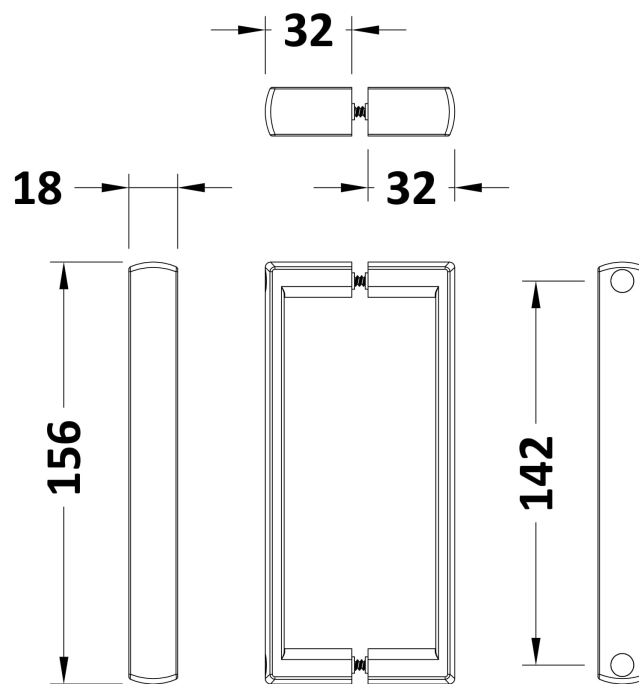

### Packaging Dimensions

Height (mm):	1910
Width (mm):	640
Length (mm):	65
Gross Weight (kg):	24.3

### Outer Box Dimensions (If Applicable)

Height (mm):	
Width (mm):	
Depth (mm):	
Length (mm):	
Gross Weight (kg):	
Barcode:	5055369078660

### Product Details

Country of Origin:	China
Fitting Instruction:	No
CE & UKCA:	Yes
Profile Material:	Aluminium
Profile Finish:	Chrome
Adjustments (mm):	950mm - 990mm
Entry Width (mm):	380mm
Swing In Dim (mm):	N/A
Swing Out Dim (mm):	N/A
Radius (mm):	Not Applicable
Glass Thickness (mm):	5
Easy Fit:	Yes
Easy Clean:	No
Handle Style:	D Shape Handle
Handle Material:	Plastic
Enclosure Design:	Framed
Wheel Type:	Plastic, Dual, Quick Release
Support Bar Included:	Support Bar Not Included
Extras:	None

Sales Code: HAN1005AA

Description: Handles

**Product Dimensions**

Length (mm):	
Width (mm):	18
Height (mm):	156
Depth (mm):	70
Nett Weight (kg):	0.1

**Packaging Dimensions**

Height (mm):	55
Width (mm):	55
Depth (mm):	55
Gross Weight (kg):	0.1