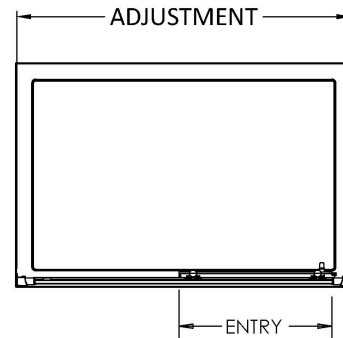

### Product Dimensions

Height (mm):	1850
Width (mm):	1190
Depth (mm):	42
Nett Weight (kg):	29.8

### Packaging Dimensions

Height (mm):	1910
Width (mm):	740
Length (mm):	65
Gross Weight (kg):	29.8

### Product Details

Country of Origin:	China
Fitting Instruction:	No
CE & UKCA:	Yes
Profile Material:	Aluminium
Profile Finish:	Chrome
Adjustments (mm):	1150mm - 1190mm
Entry Width (mm):	480mm
Swing In Dim (mm):	N/A
Swing Out Dim (mm):	N/A
Radius (mm):	Not Applicable
Glass Thickness (mm):	5
Easy Fit:	Yes
Easy Clean:	No
Handle Style:	D Shape Handle
Handle Material:	Plastic
Enclosure Design:	Framed
Wheel Type:	Plastic, Dual, Quick Release
Support Bar Included:	Support Bar Not Included
Extras:	None

Sales Code: HAN1005AA

Description: Handles

**Product Dimensions**

Length (mm):	
Width (mm):	18
Height (mm):	156
Depth (mm):	70
Nett Weight (kg):	0.1

**Packaging Dimensions**

Height (mm):	55
Width (mm):	55
Depth (mm):	55
Gross Weight (kg):	0.1