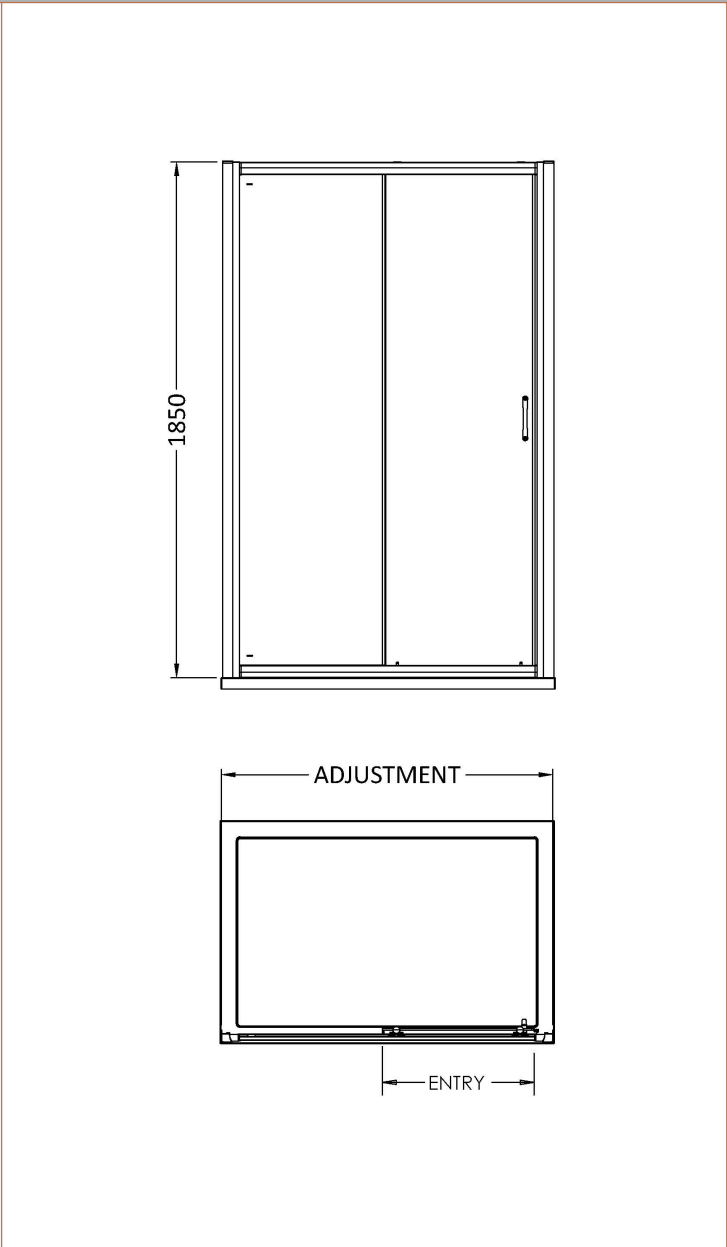

Sales Code: ERSL12H5

Description: Ella 1200mm Sliding Door New Handle

Packaging Details

Barcode: 5056462624617

Sales Code: ERSL12

Description: Ella 1200mm Sliding Door (1850mm)

### Product Dimensions

Height (mm):	1850
Width (mm):	1190
Depth (mm):	42
Nett Weight (kg):	29.8

### Packaging Dimensions

Height (mm):	1910
Width (mm):	740
Length (mm):	65
Gross Weight (kg):	29.8

### Product Details

Country of Origin:	China
Fitting Instruction:	No
CE & UKCA:	Yes
Profile Material:	Aluminium
Profile Finish:	Chrome
Adjustments (mm):	1150mm - 1190mm
Entry Width (mm):	480mm
Swing In Dim (mm):	N/A
Swing Out Dim (mm):	N/A
Radius (mm):	Not Applicable
Glass Thickness (mm):	5
Easy Fit:	Yes
Easy Clean:	No
Handle Style:	D Shape Handle
Handle Material:	Plastic
Enclosure Design:	Framed
Wheel Type:	Plastic, Dual, Quick Release
Support Bar Included:	Support Bar Not Included
Extras:	None