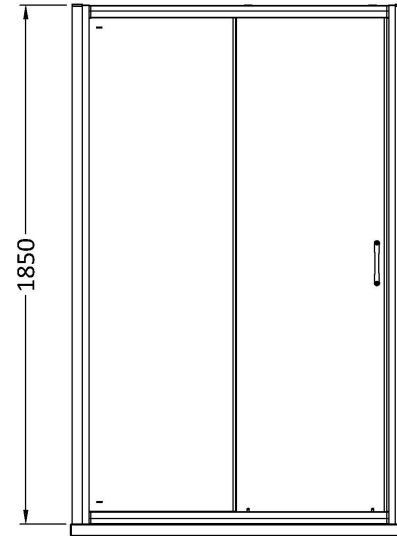

Sales Code: ERSL12H5

Description: Ella 1200mm Sliding Door New Handle

Packaging Details

Barcode: 5056462624617

Sales Code: ERSL12

Description: Ella 1200mm Sliding Door (1850mm)

### Product Dimensions

Height (mm):	1850
Width (mm):	1190
Depth (mm):	42
Nett Weight (kg):	29.8

### Packaging Dimensions

Height (mm):	1910
Width (mm):	740
Length (mm):	65
Gross Weight (kg):	29.8

Sales Code: HAN1005AA

Description: Handles

**Product Dimensions**

Length (mm):	
Width (mm):	18
Height (mm):	156
Depth (mm):	70
Nett Weight (kg):	0.1

**Packaging Dimensions**

Height (mm):	55
Width (mm):	55
Depth (mm):	55
Gross Weight (kg):	0.1