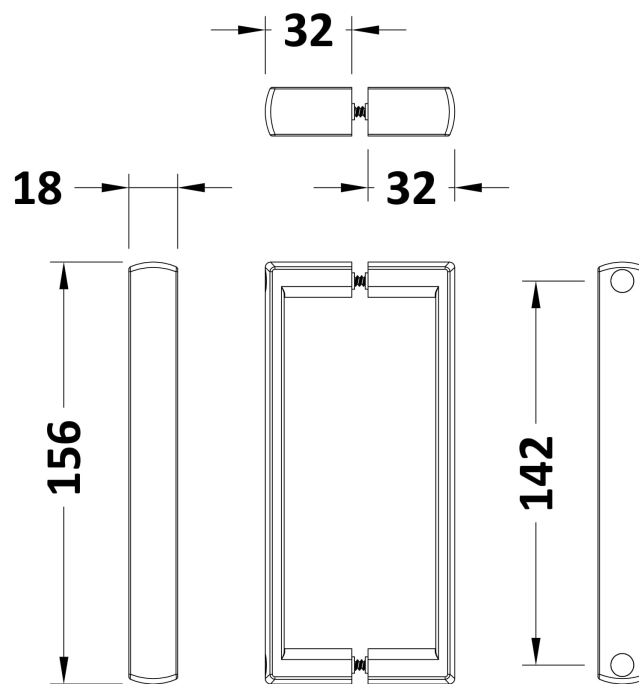

### Packaging Dimensions

Height (mm):	1910
Width (mm):	740
Length (mm):	65
Gross Weight (kg):	29.8

### Outer Box Dimensions (If Applicable)

Height (mm):	
Width (mm):	
Depth (mm):	
Length (mm):	
Gross Weight (kg):	
Barcode:	5055369078684

### Product Details

Country of Origin:	China
Fitting Instruction:	No
CE & UKCA:	Yes
Profile Material:	Aluminium
Profile Finish:	Chrome
Adjustments (mm):	1150mm - 1190mm
Entry Width (mm):	480mm
Swing In Dim (mm):	N/A
Swing Out Dim (mm):	N/A
Radius (mm):	Not Applicable
Glass Thickness (mm):	5
Easy Fit:	Yes
Easy Clean:	No
Handle Style:	D Shape Handle
Handle Material:	Plastic
Enclosure Design:	Framed
Wheel Type:	Plastic, Dual, Quick Release
Support Bar Included:	Support Bar Not Included
Extras:	None

Sales Code: HAN1005AA

Description: Handles

**Product Dimensions**

Length (mm):	
Width (mm):	18
Height (mm):	156
Depth (mm):	70
Nett Weight (kg):	0.1

**Packaging Dimensions**

Height (mm):	55
Width (mm):	55
Depth (mm):	55
Gross Weight (kg):	0.1