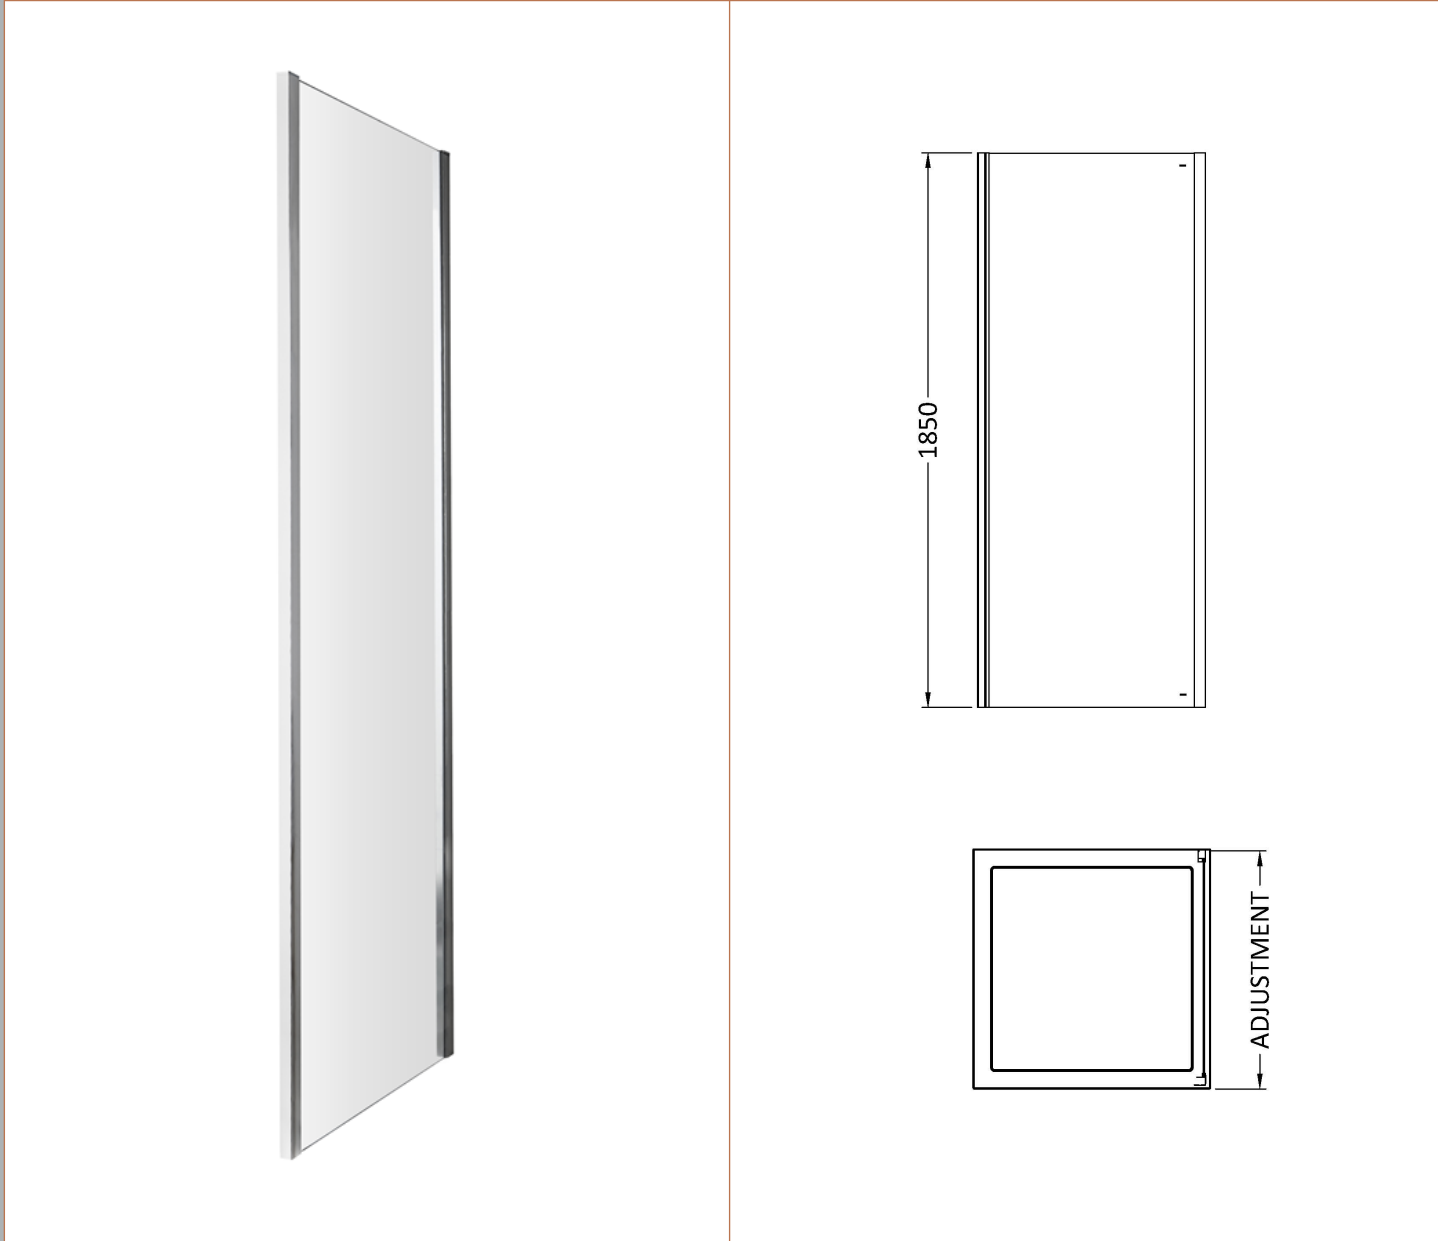

Sales Code: ERSPT0

Description: Ella 700mm Side Panel (1850mm)

**Product Dimensions**

Height (mm):	1850
Width (mm):	690
Depth (mm):	25
Nett Weight (kg):	17.4

**Packaging Dimensions**

Height (mm):	1910
Width (mm):	700
Length (mm):	60
Gross Weight (kg):	17.4

**Packaging Data**

Box Colour:	Brown Cardboard Box - Printed
Box Qty:	1
Label Size:	140 x 40
Label Colour:	Not Applicable
Label Qty:	0

**Outer Box Dimensions (If Applicable)**

Height (mm):	
Width (mm):	
Depth (mm):	
Length (mm):	
Gross Weight (kg):	
Barcode:	5055369078769

**Product Details**

Country of Origin:	China
Fitting Instruction:	No
CE & UKCA:	Yes
Profile Material:	Aluminium
Profile Finish:	Chrome
Adjustments (mm):	660mm-685mm
Entry Width (mm):	N/A
Swing In Dim (mm):	N/A
Swing Out Dim (mm):	N/A
Radius (mm):	Not Applicable
Glass Thickness (mm):	5
Easy Fit:	No
Easy Clean:	No
Handle Style:	Not Applicable
Handle Material:	Not Applicable
Enclosure Design:	Semi-Frameless
Wheel Type:	Not Applicable
Support Bar Included:	Support Bar Not Included
Extras:	None