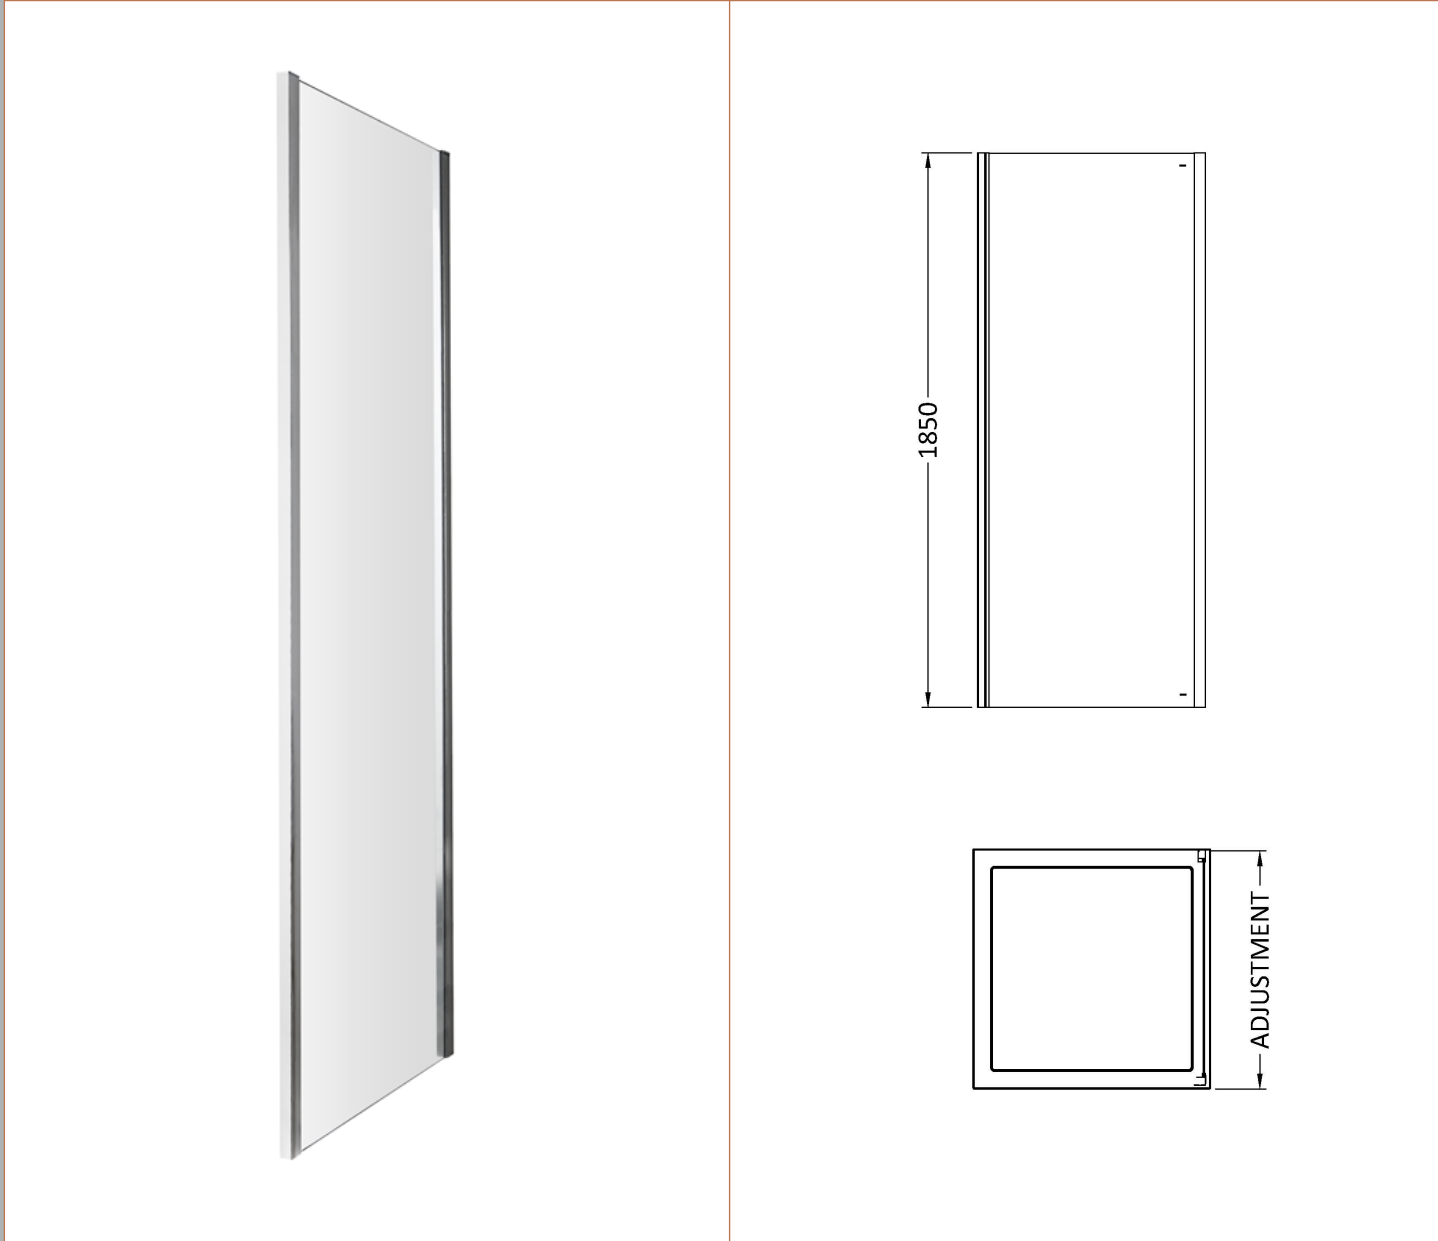

Sales Code: ERSPT0

Description: Ella 700mm Side Panel (1850mm)

Product Dimensions

Height (mm):	1850
Width (mm):	690
Depth (mm):	25
Nett Weight (kg):	17.4

Packaging Dimensions

Height (mm):	1910
Width (mm):	700
Length (mm):	60
Gross Weight (kg):	17.4

Packaging Data

Box Colour:	Brown Cardboard Box - Printed
Box Qty:	1
Label Size:	140 x 40
Label Colour:	Not Applicable
Label Qty:	0

Outer Box Dimensions (If Applicable)

Height (mm):	
Width (mm):	
Depth (mm):	
Length (mm):	
Gross Weight (kg):	
Barcode:	5055369078769

Product Details

Country of Origin:	China
Fitting Instruction:	No
CE & UKCA:	Yes
Profile Material:	Aluminium
Profile Finish:	Chrome
Adjustments (mm):	660mm-685mm
Entry Width (mm):	N/A
Swing In Dim (mm):	N/A
Swing Out Dim (mm):	N/A
Radius (mm):	Not Applicable
Glass Thickness (mm):	5
Easy Fit:	No
Easy Clean:	No
Handle Style:	Not Applicable
Handle Material:	Not Applicable
Enclosure Design:	Semi-Frameless
Wheel Type:	Not Applicable
Support Bar Included:	Support Bar Not Included
Extras:	None