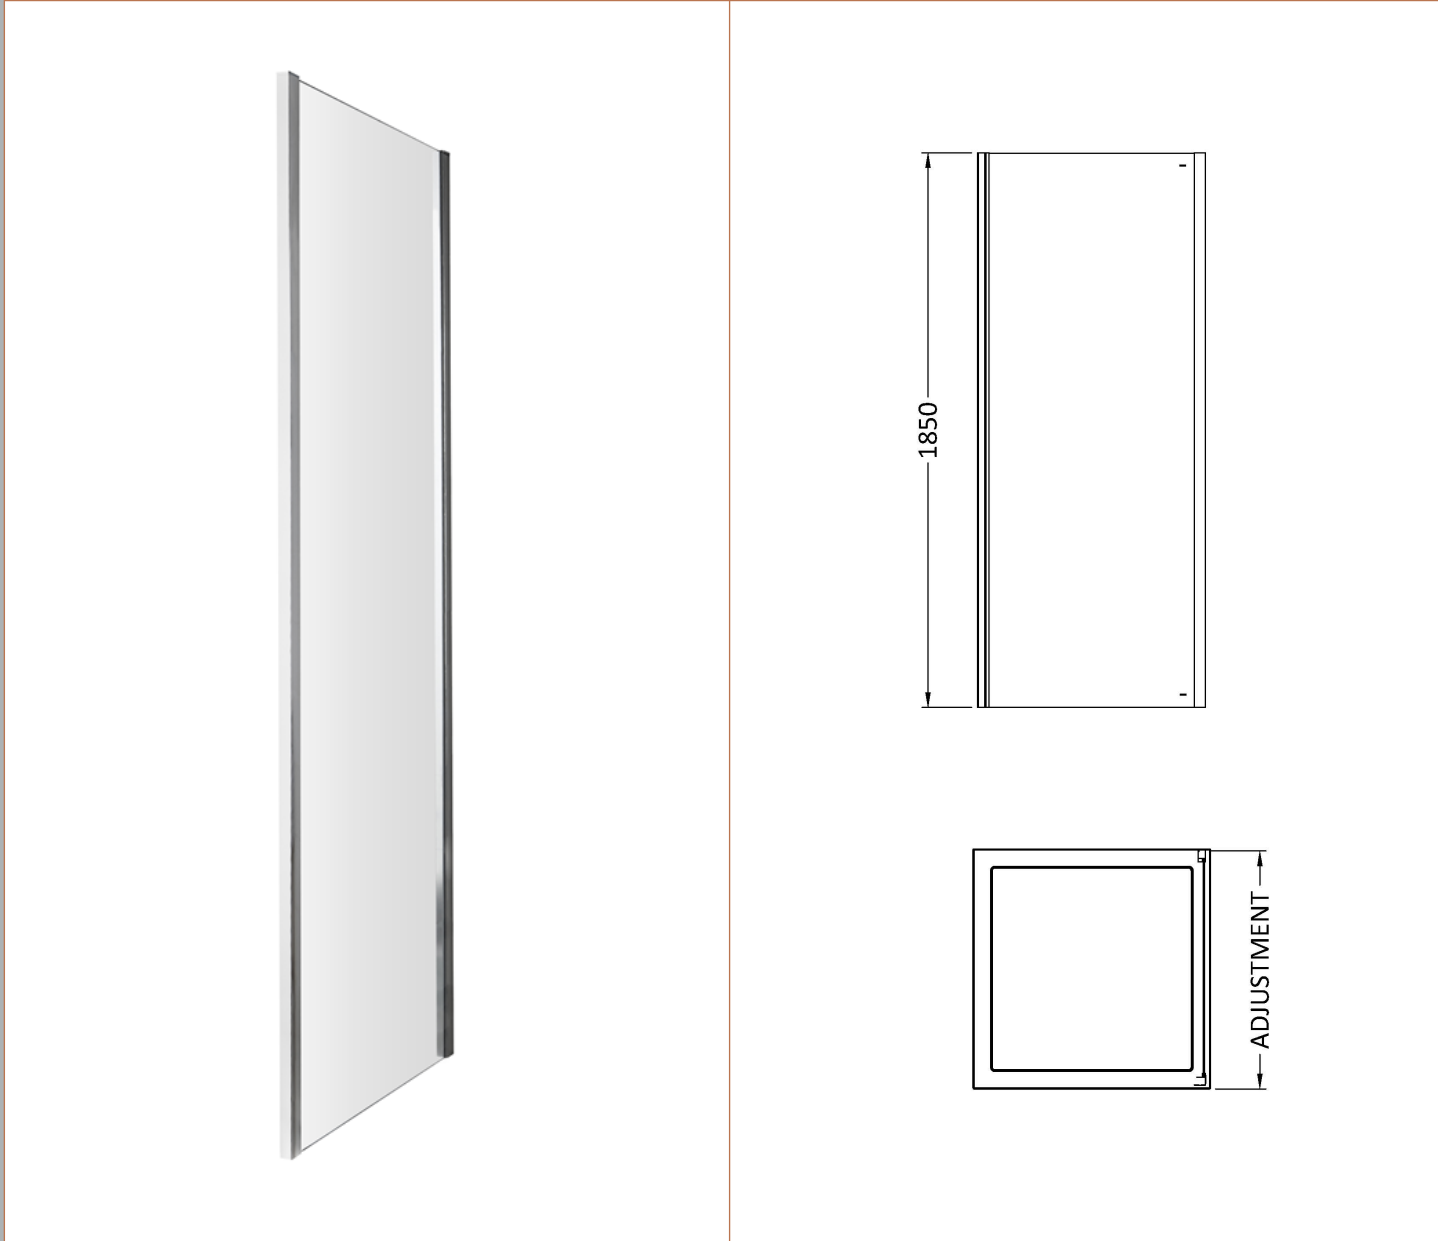

Sales Code: ERSP76

Description: Ella 760mm Side Panel (1850mm)

Product Dimensions

Height (mm):	1850
Width (mm):	745
Depth (mm):	25
Nett Weight (kg):	18.8

Packaging Dimensions

Height (mm):	1910
Width (mm):	760
Length (mm):	60
Gross Weight (kg):	18.8

Packaging Data

Box Colour:	Brown Cardboard Box - Printed
Box Qty:	1
Label Size:	100 x 50
Label Colour:	Not Applicable
Label Qty:	0

Outer Box Dimensions (If Applicable)

Height (mm):	
Width (mm):	
Depth (mm):	
Length (mm):	
Gross Weight (kg):	
Barcode:	5055369078776

Product Details

Country of Origin:	China
Fitting Instruction:	No
CE & UKCA:	Yes
Profile Material:	Aluminium
Profile Finish:	Chrome
Adjustments (mm):	720mm -745mm
Entry Width (mm):	N/A
Swing In Dim (mm):	N/A
Swing Out Dim (mm):	N/A
Radius (mm):	Not Applicable
Glass Thickness (mm):	5
Easy Fit:	No
Easy Clean:	No
Handle Style:	Not Applicable
Handle Material:	Not Applicable
Enclosure Design:	Semi-Frameless
Wheel Type:	Not Applicable
Support Bar Included:	Support Bar Not Included
Extras:	None