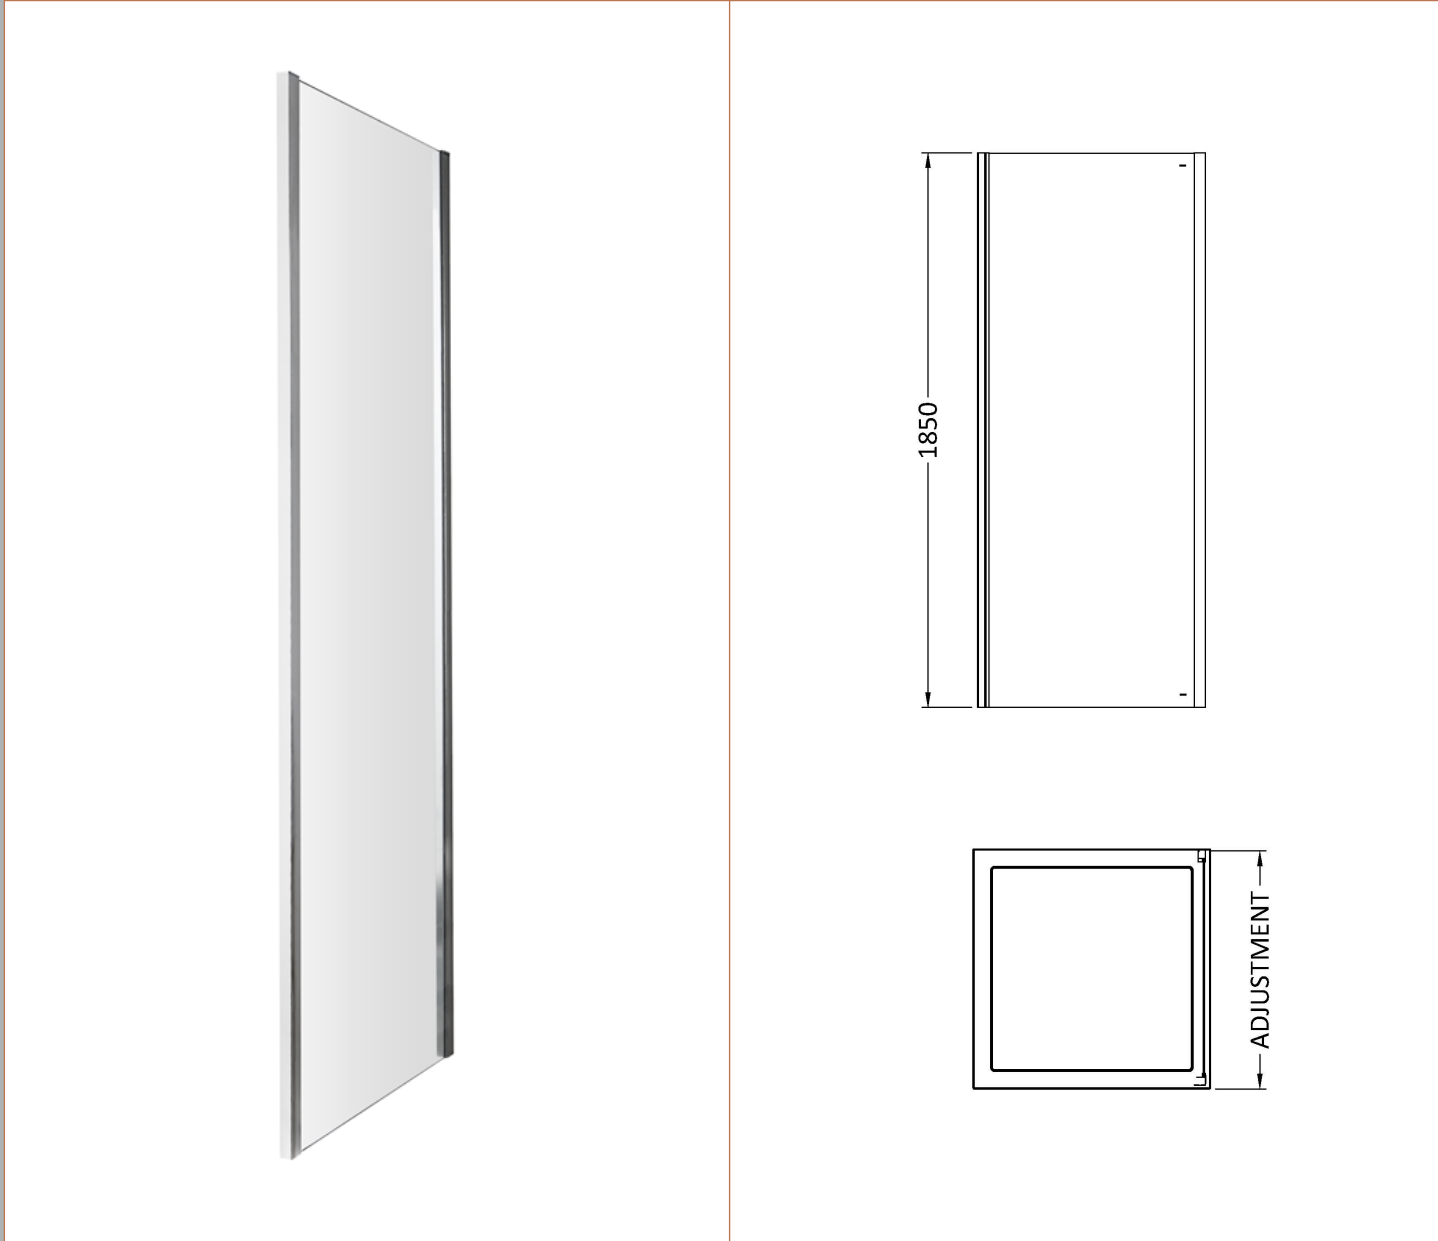

Sales Code: ERSP80

Description: Ella 800mm Side Panel (1850mm)

Product Dimensions

Height (mm):	1850
Width (mm):	785
Depth (mm):	25
Nett Weight (kg):	19.7

Packaging Dimensions

Height (mm):	1910
Width (mm):	800
Length (mm):	60
Gross Weight (kg):	19.7

Packaging Data

Box Colour:	Brown Cardboard Box - Printed
Box Qty:	1
Label Size:	100 x 50
Label Colour:	Not Applicable
Label Qty:	0

Outer Box Dimensions (If Applicable)

Height (mm):	
Width (mm):	
Depth (mm):	
Length (mm):	
Gross Weight (kg):	
Barcode:	5055369078783

Product Details

Country of Origin:	China
Fitting Instruction:	No
CE & UKCA:	Yes
Profile Material:	Aluminium
Profile Finish:	Chrome
Adjustments (mm):	760mm -785mm
Entry Width (mm):	N/A
Swing In Dim (mm):	N/A
Swing Out Dim (mm):	N/A
Radius (mm):	Not Applicable
Glass Thickness (mm):	5
Easy Fit:	No
Easy Clean:	No
Handle Style:	Not Applicable
Handle Material:	Not Applicable
Enclosure Design:	Semi-Frameless
Wheel Type:	Not Applicable
Support Bar Included:	Support Bar Not Included
Extras:	None