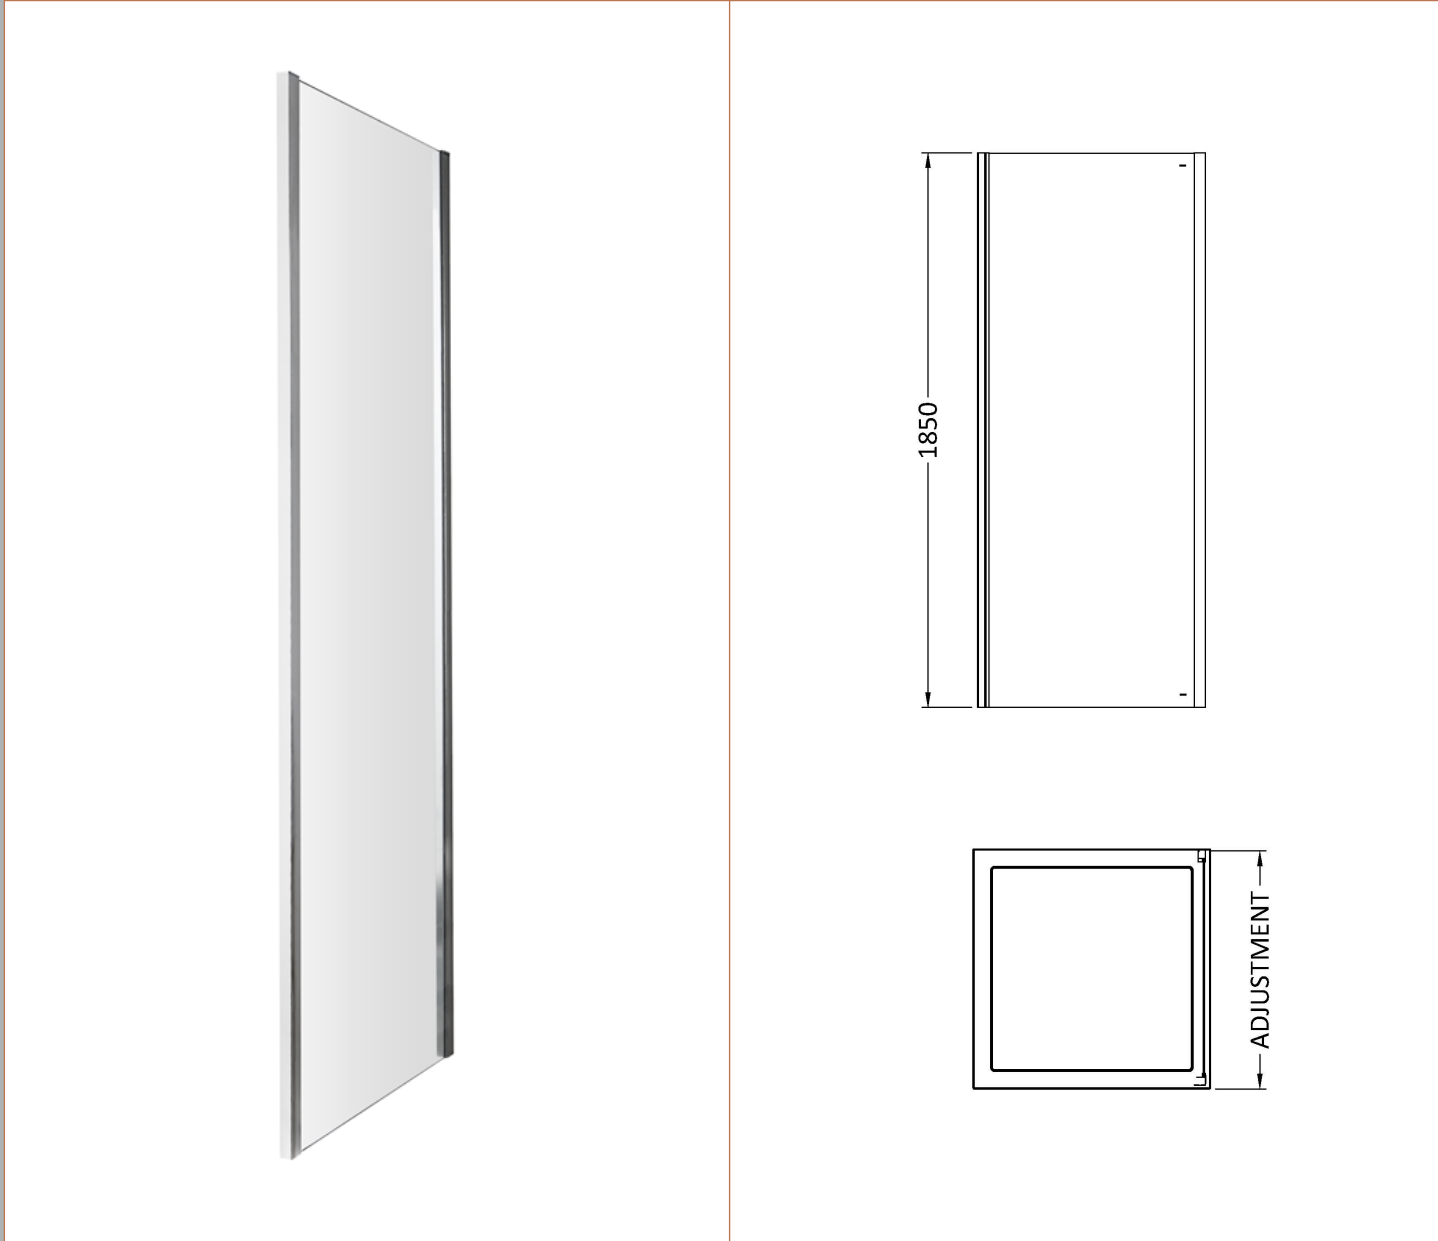

Sales Code: ERSP80

Description: Ella 800mm Side Panel (1850mm)

**Product Dimensions**

Height (mm):	1850
Width (mm):	785
Depth (mm):	25
Nett Weight (kg):	19.7

**Packaging Dimensions**

Height (mm):	1910
Width (mm):	800
Length (mm):	60
Gross Weight (kg):	19.7

**Packaging Data**

Box Colour:	Brown Cardboard Box - Printed
Box Qty:	1
Label Size:	100 x 50
Label Colour:	Not Applicable
Label Qty:	0

**Outer Box Dimensions (If Applicable)**

Height (mm):	
Width (mm):	
Depth (mm):	
Length (mm):	
Gross Weight (kg):	
Barcode:	5055369078783

**Product Details**

Country of Origin:	China
Fitting Instruction:	No
CE & UKCA:	Yes
Profile Material:	Aluminium
Profile Finish:	Chrome
Adjustments (mm):	760mm -785mm
Entry Width (mm):	N/A
Swing In Dim (mm):	N/A
Swing Out Dim (mm):	N/A
Radius (mm):	Not Applicable
Glass Thickness (mm):	5
Easy Fit:	No
Easy Clean:	No
Handle Style:	Not Applicable
Handle Material:	Not Applicable
Enclosure Design:	Semi-Frameless
Wheel Type:	Not Applicable
Support Bar Included:	Support Bar Not Included
Extras:	None