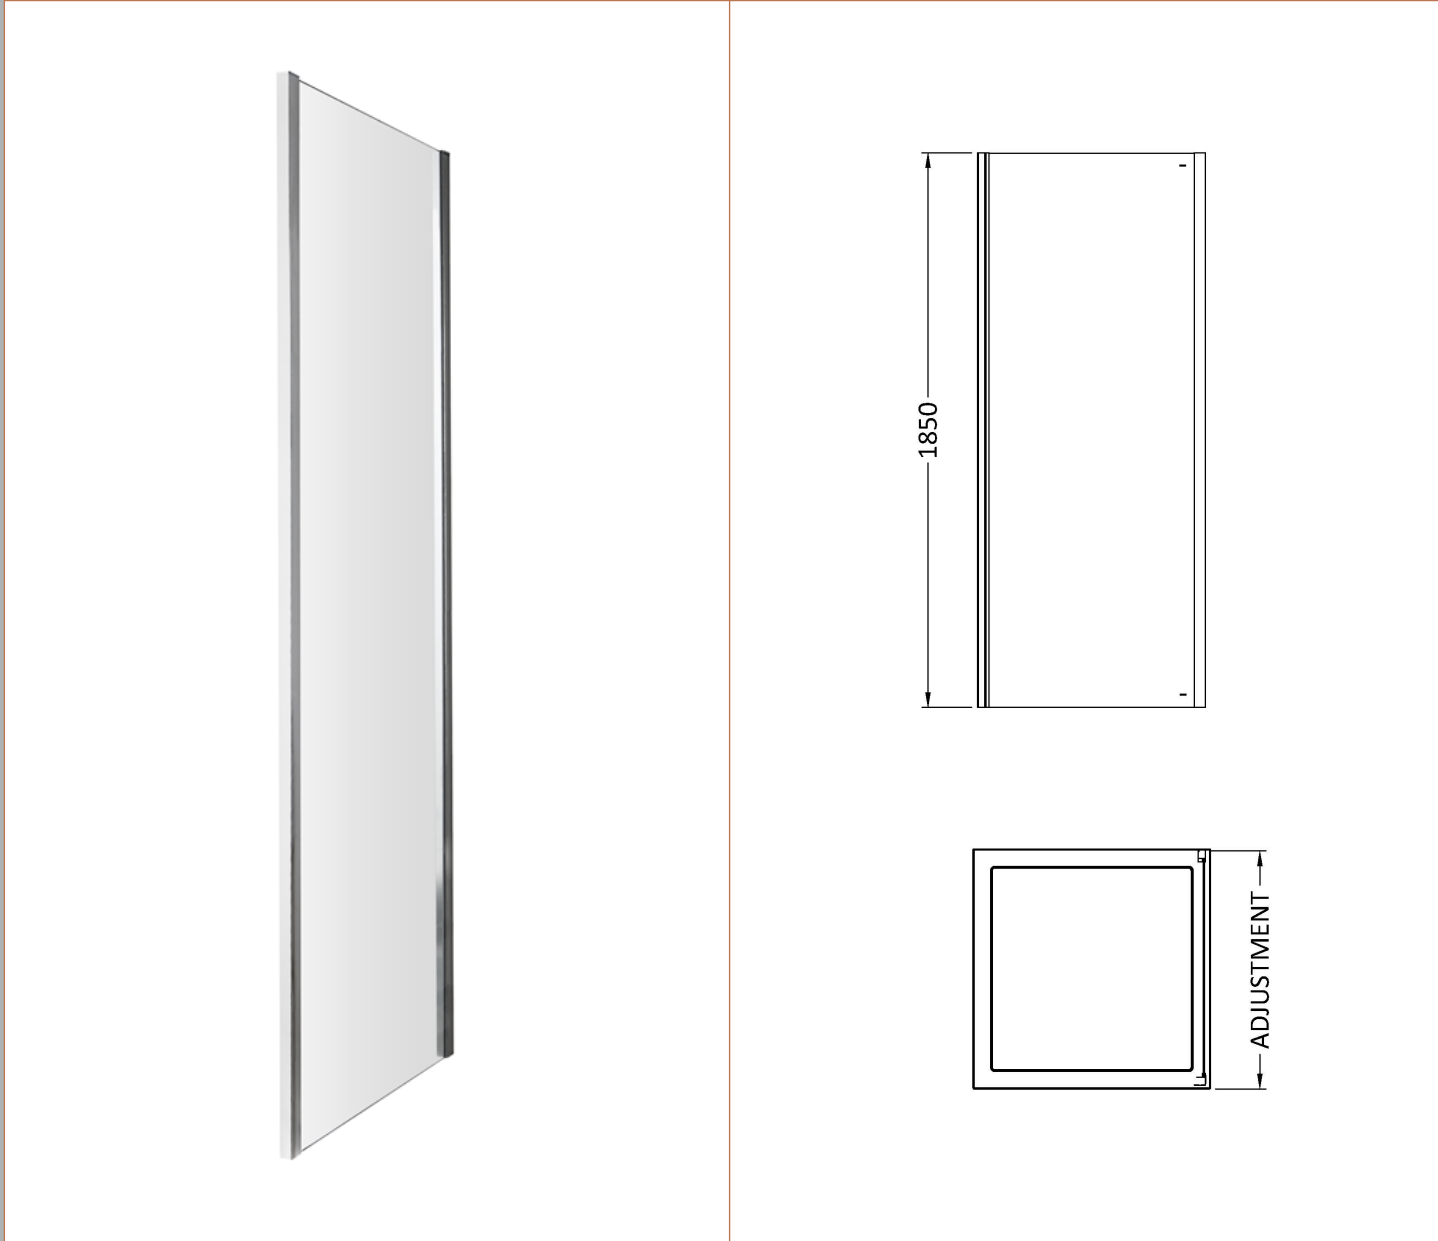

Sales Code: ERSP90

Description: Ella 900mm Side Panel (1850mm)

Product Dimensions

Height (mm):	1850
Width (mm):	885
Depth (mm):	25
Nett Weight (kg):	22

Packaging Dimensions

Height (mm):	1910
Width (mm):	900
Length (mm):	60
Gross Weight (kg):	22

Packaging Data

Box Colour:	Brown Cardboard Box - Printed
Box Qty:	1
Label Size:	100 x 50
Label Colour:	Not Applicable
Label Qty:	0

Outer Box Dimensions (If Applicable)

Height (mm):	
Width (mm):	
Depth (mm):	
Length (mm):	
Gross Weight (kg):	
Barcode:	5055369078790

Product Details

Country of Origin:	China
Fitting Instruction:	No
CE & UKCA:	Yes
Profile Material:	Aluminium
Profile Finish:	Chrome
Adjustments (mm):	860mm -885mm
Entry Width (mm):	N/A
Swing In Dim (mm):	N/A
Swing Out Dim (mm):	N/A
Radius (mm):	Not Applicable
Glass Thickness (mm):	5
Easy Fit:	No
Easy Clean:	No
Handle Style:	Not Applicable
Handle Material:	Not Applicable
Enclosure Design:	Semi-Frameless
Wheel Type:	Not Applicable
Support Bar Included:	Support Bar Not Included
Extras:	None