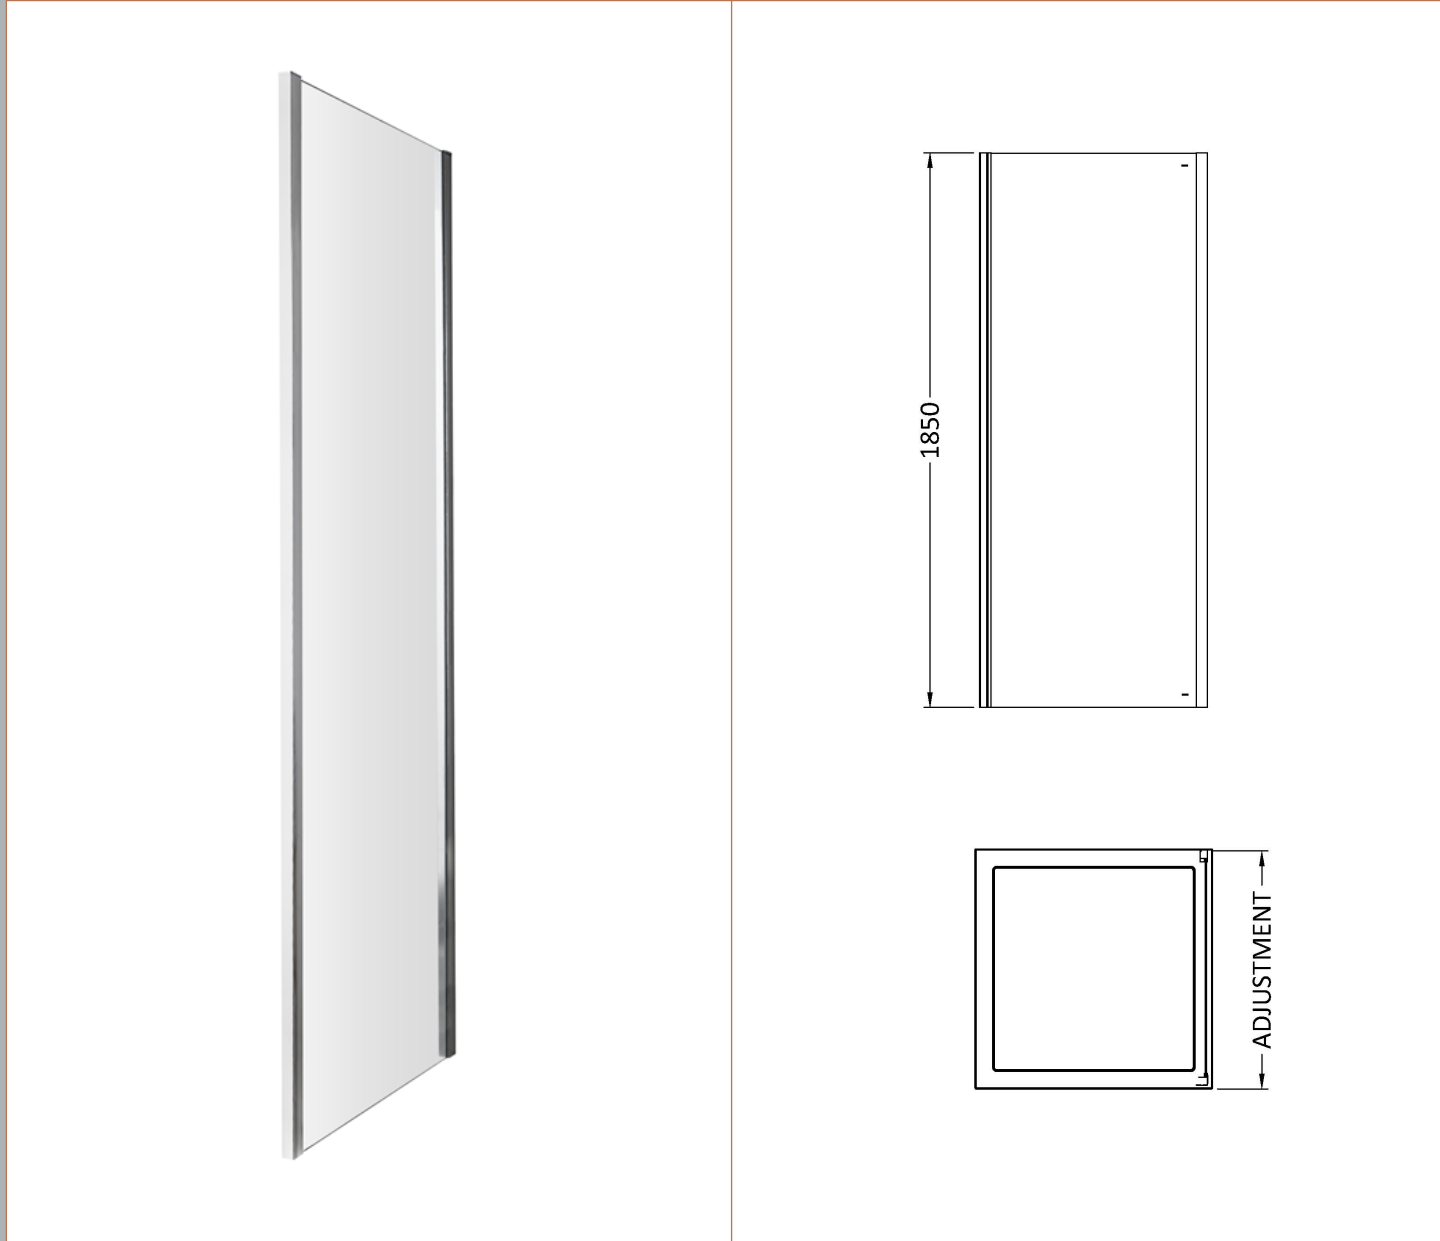

Sales Code: ERSP90

Description: Ella 900mm Side Panel (1850mm)

Product Dimensions

Height (mm):	1850
Width (mm):	885
Depth (mm):	25
Nett Weight (kg):	22

Packaging Dimensions

Height (mm):	1910
Width (mm):	900
Length (mm):	60
Gross Weight (kg):	22

Packaging Data

Box Colour:	Brown Cardboard Box - Printed
Box Qty:	1
Label Size:	100 x 50
Label Colour:	Not Applicable
Label Qty:	0

Outer Box Dimensions (If Applicable)

Height (mm):	
Width (mm):	
Depth (mm):	
Length (mm):	
Gross Weight (kg):	
Barcode:	5055369078790

Product Details

Country of Origin:	China
Fitting Instruction:	No
CE & UKCA:	Yes
Profile Material:	Aluminium
Profile Finish:	Chrome
Adjustments (mm):	860mm -885mm
Entry Width (mm):	N/A
Swing In Dim (mm):	N/A
Swing Out Dim (mm):	N/A
Radius (mm):	Not Applicable
Glass Thickness (mm):	5
Easy Fit:	No
Easy Clean:	No
Handle Style:	Not Applicable
Handle Material:	Not Applicable
Enclosure Design:	Semi-Frameless
Wheel Type:	Not Applicable
Support Bar Included:	Support Bar Not Included
Extras:	None