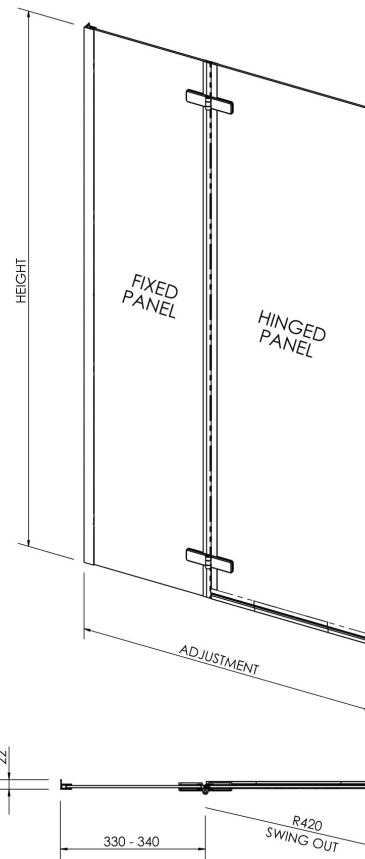

Sales Code: ERSS1

Description: Sq Screen, Ctr Hinge Screen & Return (5)

CODE	GLASS THICKNESS (mm)	HEIGHT (mm)	MIN ADJUSTMENT (mm)	MAX ADJUSTMENT (mm)
ERSS1	5	1400	750	760

**Product Dimensions**

Height (mm):	1400
Width (mm):	750
Depth (mm):	38
Nett Weight (kg):	14

**Packaging Dimensions**

Height (mm):	50
Width (mm):	455
Length (mm):	1450
Gross Weight (kg):	14

**Packaging Data**

Box Colour:	Brown Cardboard Box - Printed
Box Qty:	1
Label Size:	140 x 35
Label Colour:	Not Applicable
Label Qty:	0

**Outer Box Dimensions (If Applicable)**

Height (mm):	
Width (mm):	
Depth (mm):	
Length (mm):	
Gross Weight (kg):	
Barcode:	5060272824709

**Product Details**

Country of Origin:	China
Fitting Instruction:	No
CE & UKCA:	Yes
Profile Material:	Aluminium
Profile Finish:	Chrome
Adjustments (mm):	750mm-760mm
Entry Width (mm):	N/A
Swing In Dim (mm):	420mm
Swing Out Dim (mm):	N/A
Radius (mm):	Not Applicable
Glass Thickness (mm):	5
Easy Fit:	No
Easy Clean:	No
Handle Style:	Not Applicable
Handle Material:	Not Applicable
Enclosure Design:	Frameless
Wheel Type:	Not Applicable
Support Bar Included:	Support Bar Not Included
Extras:	None