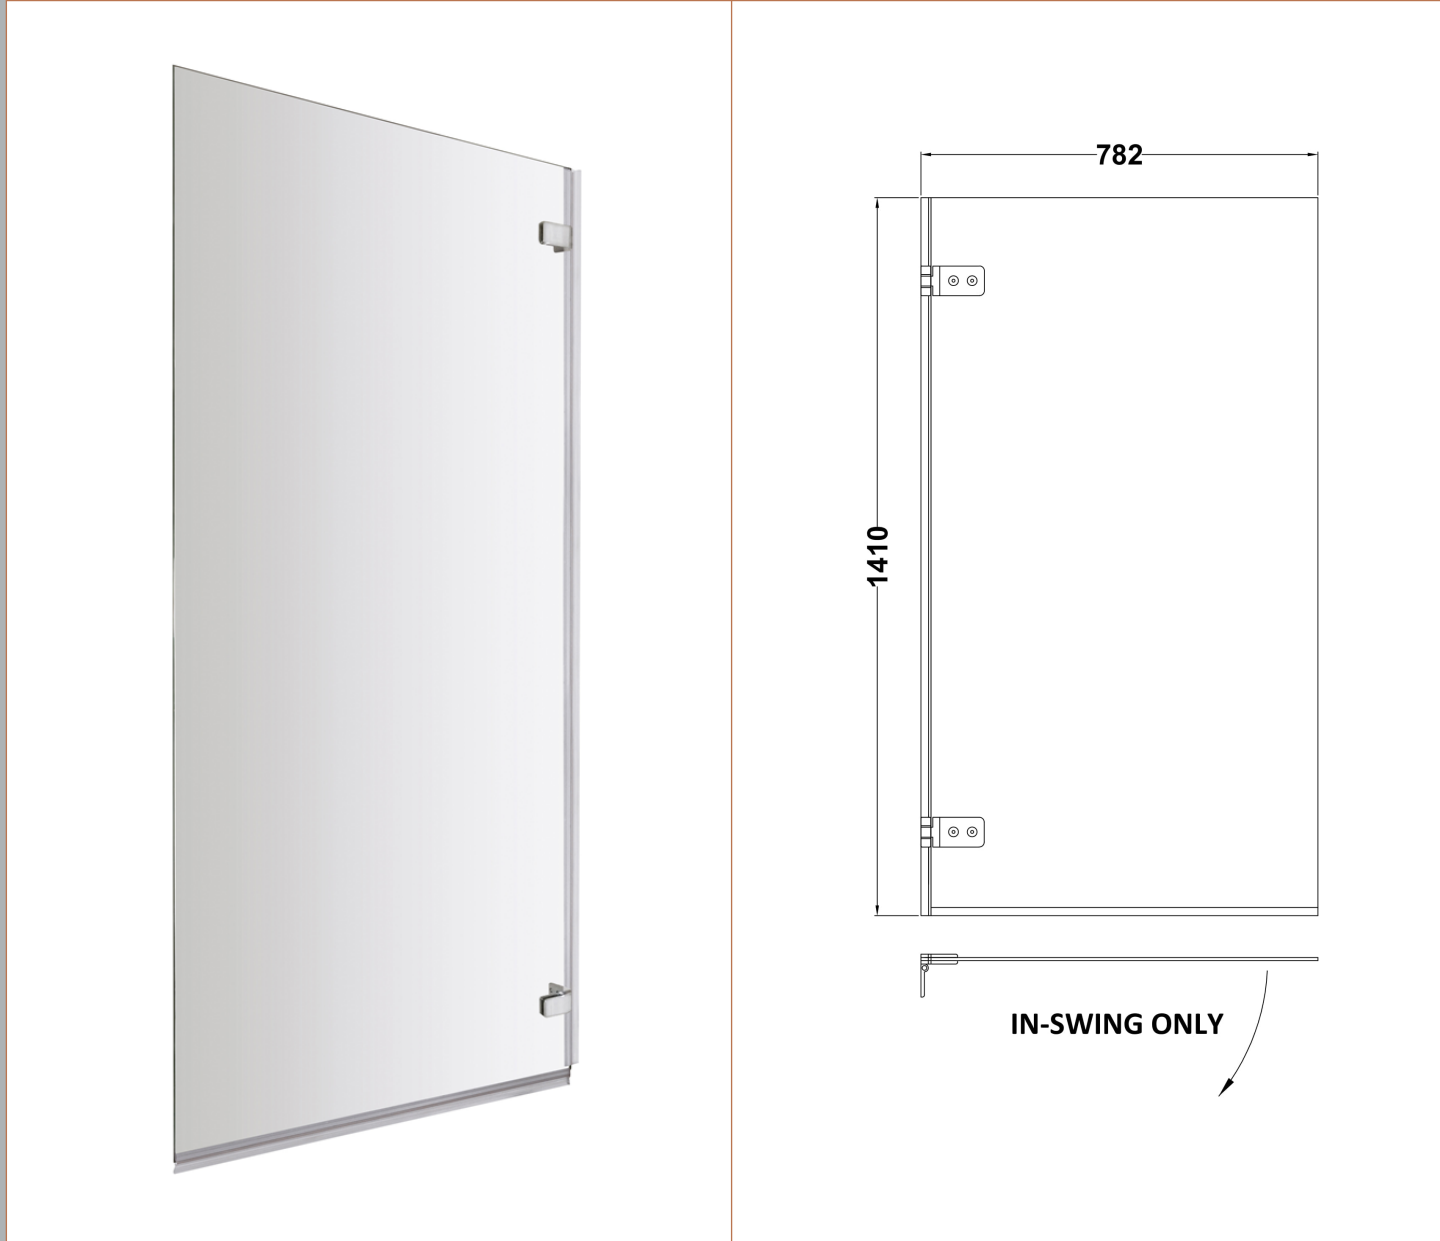

Sales Code: ERSSQ

Description: Square Hinged Bath Screen (5)

**Product Dimensions**

Height (mm):	1410
Width (mm):	782
Depth (mm):	38
Nett Weight (kg):	14

**Packaging Dimensions**

Height (mm):	1400
Width (mm):	55
Length (mm):	820
Gross Weight (kg):	14

**Packaging Data**

Box Colour:	Brown Cardboard Box - Printed
Box Qty:	1
Label Size:	140 x 30
Label Colour:	Not Applicable
Label Qty:	0

**Outer Box Dimensions (If Applicable)**

Height (mm):	
Width (mm):	
Depth (mm):	
Length (mm):	
Gross Weight (kg):	
Barcode:	5060272821074

**Product Details**

Country of Origin:	China
Fitting Instruction:	No
CE & UKCA:	Yes
Profile Material:	Aluminium
Profile Finish:	Chrome
Adjustments (mm):	N/A
Entry Width (mm):	N/A
Swing In Dim (mm):	700mm
Swing Out Dim (mm):	700mm
Radius (mm):	Not Applicable
Glass Thickness (mm):	5
Easy Fit:	No
Easy Clean:	No
Handle Style:	Not Applicable
Handle Material:	Not Applicable
Enclosure Design:	Frameless
Wheel Type:	Not Applicable
Support Bar Included:	Support Bar Not Included
Extras:	None