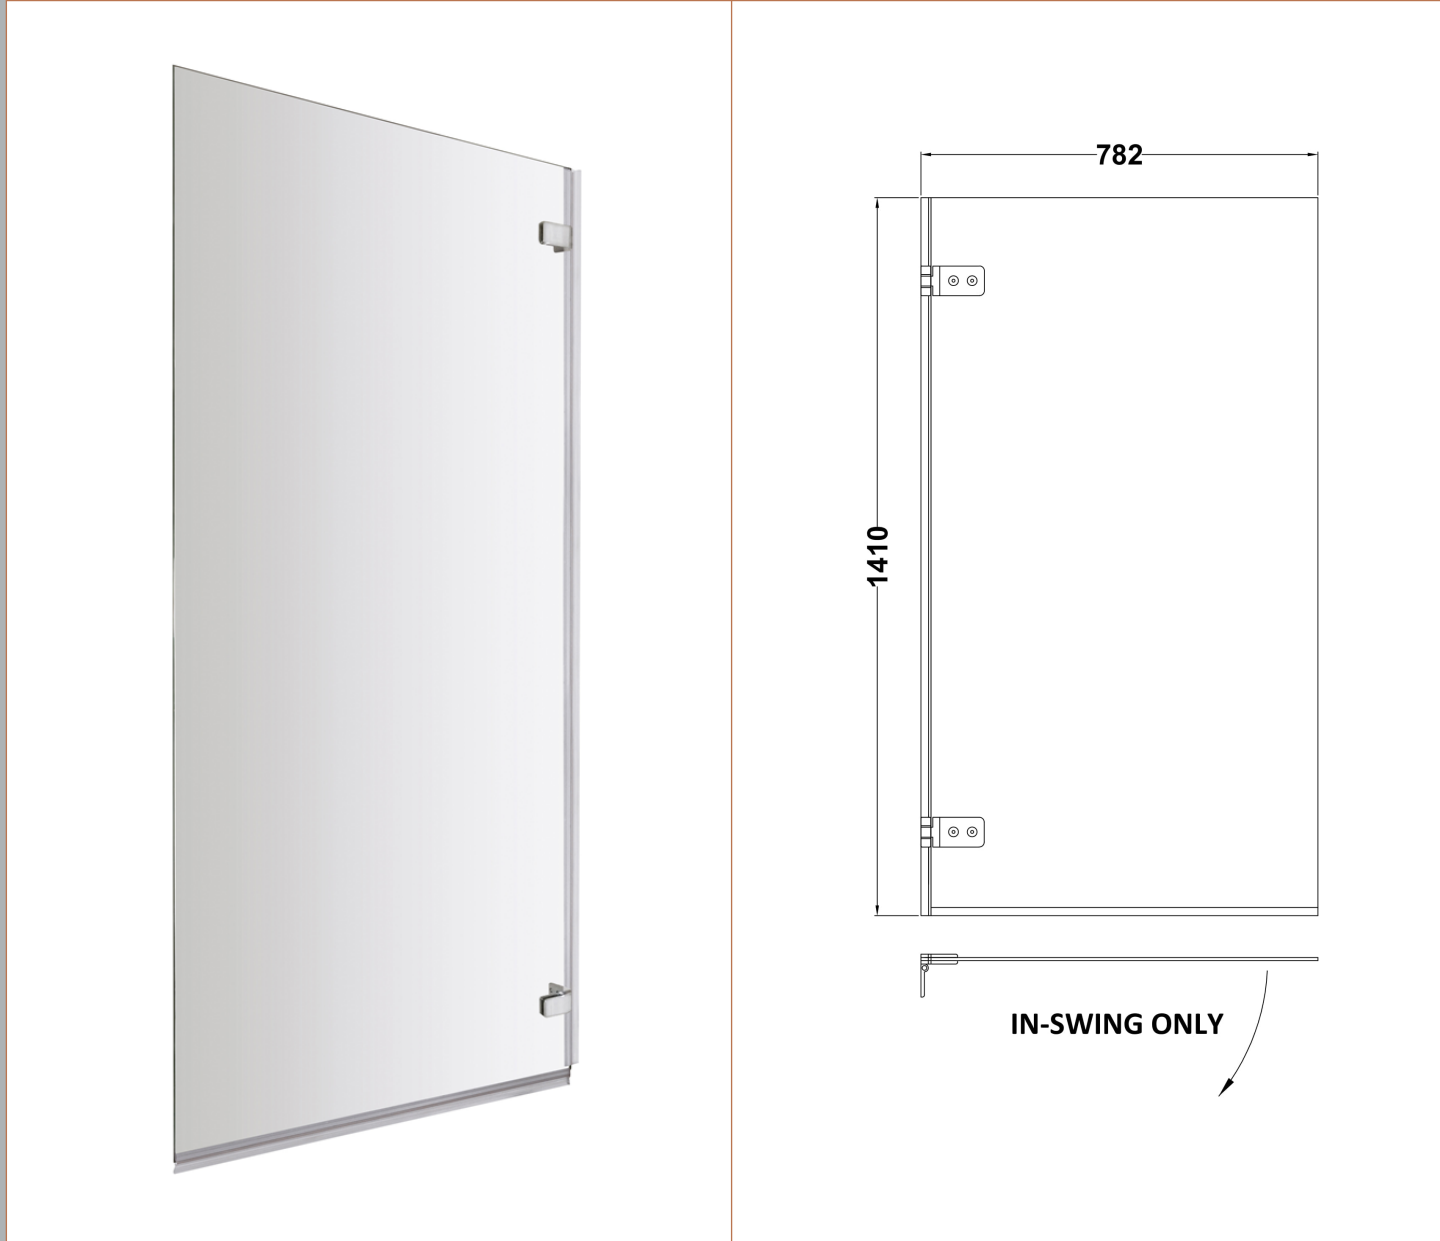

Sales Code: ERSSQ

Description: Square Hinged Bath Screen (5)

Product Dimensions

Height (mm):	1410
Width (mm):	782
Depth (mm):	38
Nett Weight (kg):	14

Packaging Dimensions

Height (mm):	1400
Width (mm):	55
Length (mm):	820
Gross Weight (kg):	14

Packaging Data

Box Colour:	Brown Cardboard Box - Printed
Box Qty:	1
Label Size:	140 x 30
Label Colour:	Not Applicable
Label Qty:	0

Outer Box Dimensions (If Applicable)

Height (mm):	
Width (mm):	
Depth (mm):	
Length (mm):	
Gross Weight (kg):	
Barcode:	5060272821074

Product Details

Country of Origin:	China
Fitting Instruction:	No
CE & UKCA:	Yes
Profile Material:	Aluminium
Profile Finish:	Chrome
Adjustments (mm):	N/A
Entry Width (mm):	N/A
Swing In Dim (mm):	700mm
Swing Out Dim (mm):	700mm
Radius (mm):	Not Applicable
Glass Thickness (mm):	5
Easy Fit:	No
Easy Clean:	No
Handle Style:	Not Applicable
Handle Material:	Not Applicable
Enclosure Design:	Frameless
Wheel Type:	Not Applicable
Support Bar Included:	Support Bar Not Included
Extras:	None