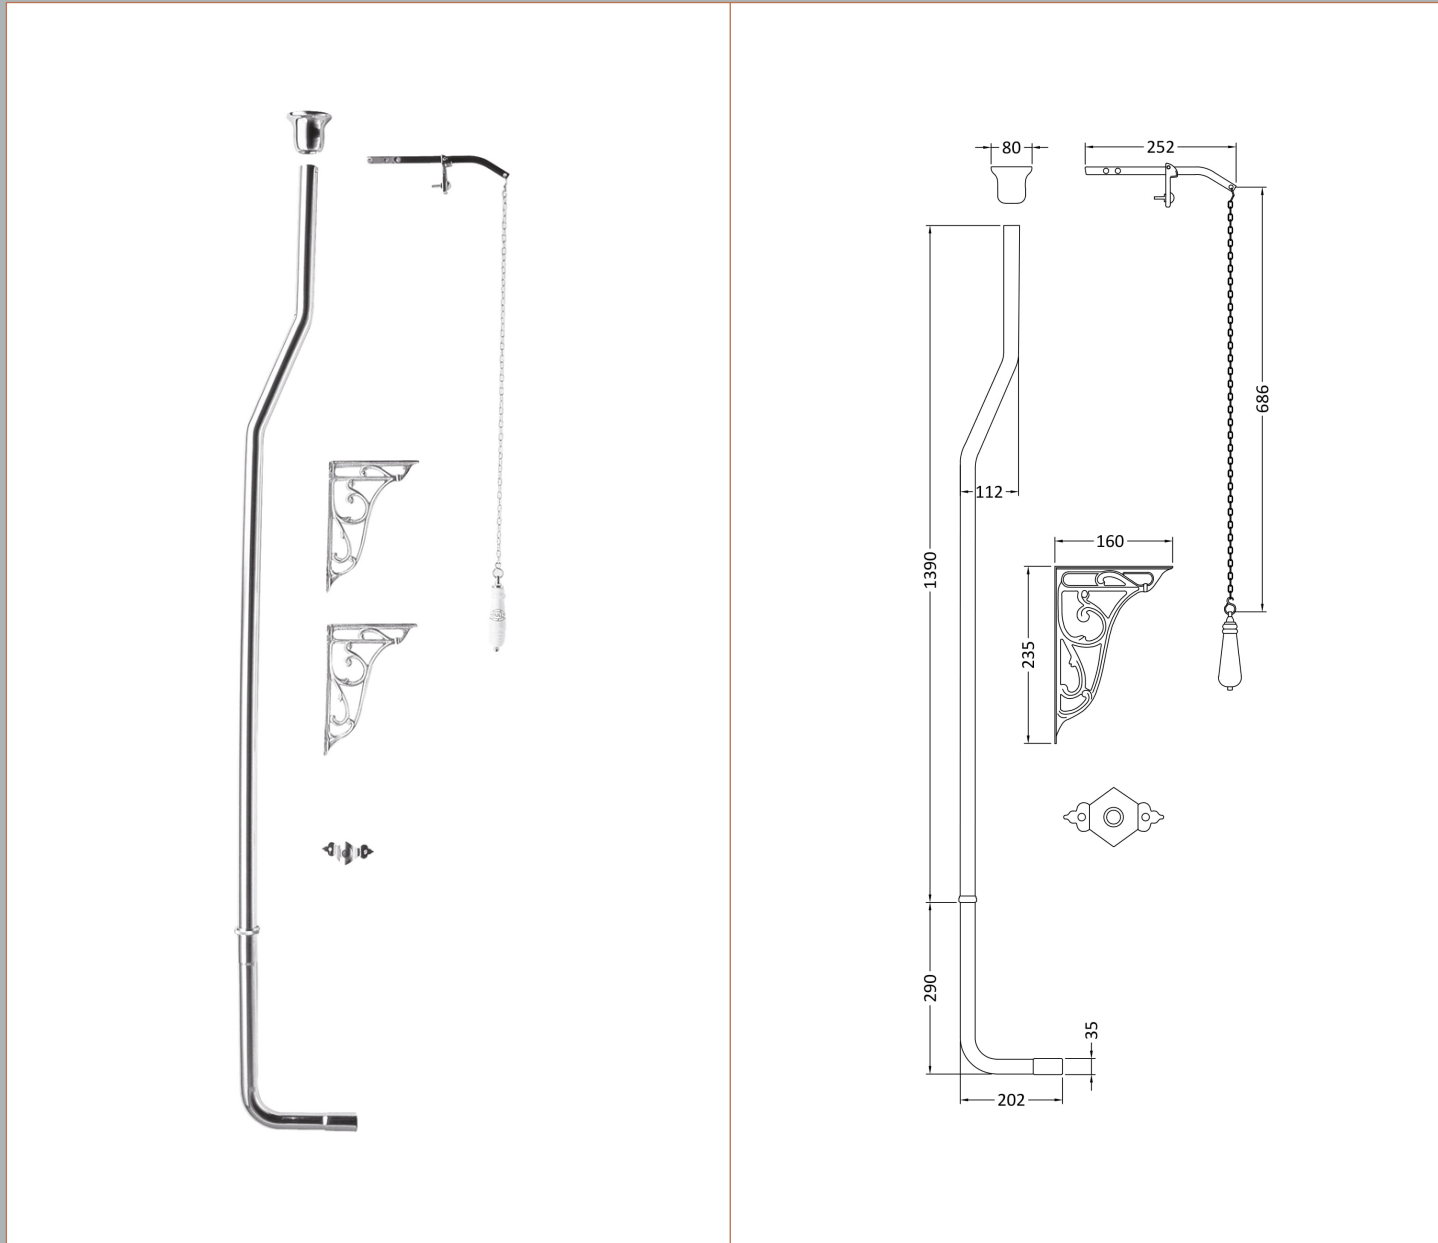

Sales Code: FA313

Description: High Level Flush Pipe Pack

Product Dimensions

Length (mm):	
Width (mm):	80
Height (mm):	1683
Depth (mm):	205
Nett Weight (kg):	3.07

Packaging Dimensions

Height (mm):	1435
Width (mm):	185
Depth (mm):	100
Gross Weight (kg):	3.78

Packaging Data

Box Colour:	White Cardboard Box
Box Qty:	1
Label Size:	100 x 50
Label Colour:	White Label
Label Qty:	2

Outer Box Dimensions (If Applicable)

Height (mm):	210
Width (mm):	1420
Length (mm):	
Depth (mm):	
Gross Weight (kg):	15
Barcode:	5055146108092

Product Details

Country of Origin:	China
Fitting Instruction:	No
CE & UKCA:	N/A
Product Material:	Brass
Heating Element Wattage:	Not Applicable
Colour/Finish:	Chrome
Product Diameter:	35mm
Connection Size:	11/2"