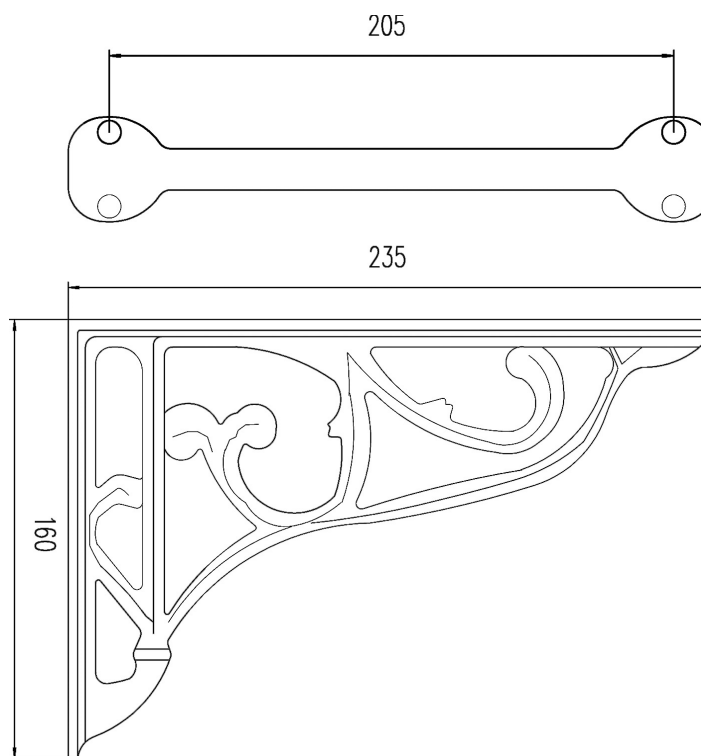

Sales Code: FA322

Description: Ornate Cistern Brackets

Product Dimensions

Length (mm):	
Width (mm):	35
Height (mm):	235
Depth (mm):	160
Nett Weight (kg):	1.32

Packaging Dimensions

Height (mm):	260
Width (mm):	165
Depth (mm):	55
Gross Weight (kg):	1.32

Packaging Data

Box Colour:	White Cardboard Box
Box Qty:	1
Label Size:	100 x 50
Label Colour:	White Label
Label Qty:	2

Outer Box Dimensions (If Applicable)

Height (mm):	
Width (mm):	
Length (mm):	
Depth (mm):	
Gross Weight (kg):	20
Barcode:	5055146106760

Product Details

Country of Origin:	China
Fitting Instruction:	No
CE & UKCA:	N/A
Product Material:	Brass
Heating Element Wattage:	Not Applicable
Colour/Finish:	Chrome
Product Diameter:	Not Applicable
Connection Size:	Not Applicable