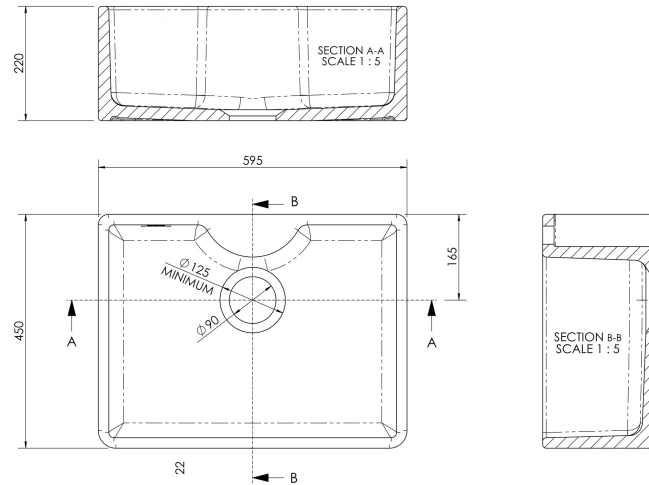

Sales Code: FCS003

Description: Sgl Bowl Sink Tap Ledge 595X450x220

Product Dimensions

Height (mm):	220
Width (mm):	595
Depth (mm):	450
Nett Weight (kg):	30.2

Packaging Dimensions

Height (mm):	615
Width (mm):	465
Depth (mm):	235
Gross Weight (kg):	30.2

Packaging Data

Box Colour:	Brown Cardboard Box
Box Qty:	1
Label Size:	100 x 50
Label Colour:	White Label
Label Qty:	2

Outer Box Dimensions (If Applicable)

Height (mm):	
Width (mm):	
Depth (mm):	
Gross Weight (kg):	
Barcode:	5056211886884

Product Details

Country of Origin:	Utd.Arab.Emir.
Fitting Instruction:	
UPC/cUPC:	Yes UPC/cUPC No: 311189
Product Material:	
Colour:	White
Waste Type Req:	90mm Strainer Waste
Number of bowls:	1
Overflow Inc:	
Flute Size:	N/A
Outlet Size:	90mm
Rebate Size:	N/A
Template:	No
Care Guide:	Yes
Extras:	N/A