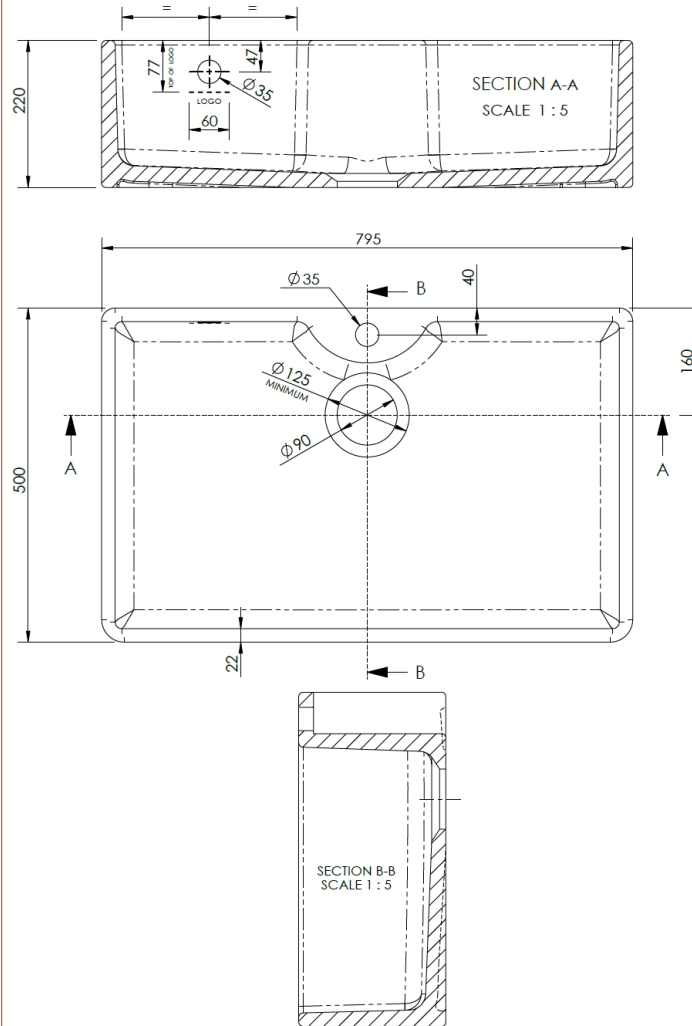

Sales Code: FCS008

Description: Sgl Bowl Sink Tap Hole 795X500x220

### Product Dimensions

Height (mm):	220
Width (mm):	795
Depth (mm):	500
Nett Weight (kg):	41

### Packaging Dimensions

Height (mm):	815
Width (mm):	515
Depth (mm):	815
Gross Weight (kg):	41

### Outer Box Dimensions (If Applicable)

Height (mm):	
Width (mm):	
Depth (mm):	
Gross Weight (kg):	
Barcode:	5056211886853