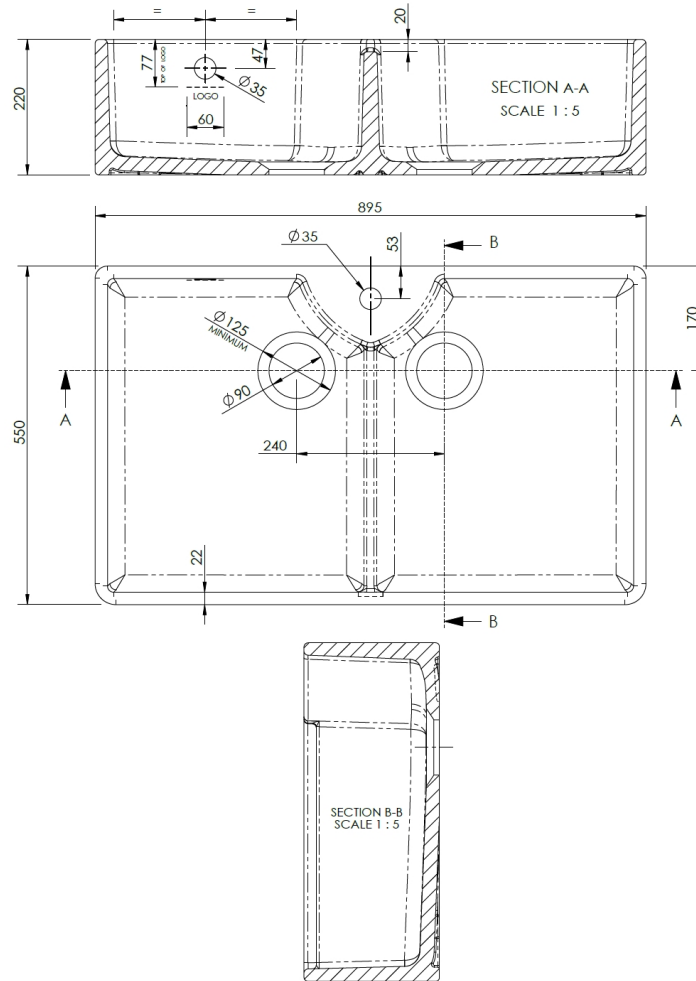

Sales Code: FCS016

Description: Dbl Bowl Sink Tap Hole 895X550x220

### Product Dimensions

Height (mm):	220
Width (mm):	895
Depth (mm):	550
Nett Weight (kg):	53

### Packaging Dimensions

Height (mm):	915
Width (mm):	565
Depth (mm):	915
Gross Weight (kg):	53

### Outer Box Dimensions (If Applicable)

Height (mm):	
Width (mm):	
Depth (mm):	
Gross Weight (kg):	
Barcode:	5056211886877