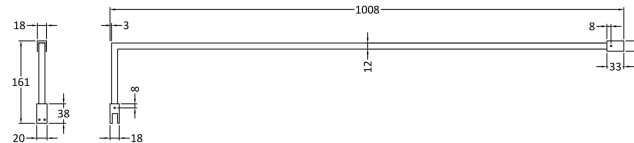

### Product Dimensions

|                   |      |
|-------------------|------|
| Height (mm):      | 15   |
| Width (mm):       | 150  |
| Depth (mm):       | 1000 |
| Nett Weight (kg): | 0.67 |

### Packaging Dimensions

|                    |      |
|--------------------|------|
| Height (mm):       | 35   |
| Width (mm):        | 160  |
| Length (mm):       | 1020 |
| Gross Weight (kg): | 0.7  |

### Outer Box Dimensions (If Applicable)

|                    |               |
|--------------------|---------------|
| Height (mm):       |               |
| Width (mm):        |               |
| Depth (mm):        |               |
| Length (mm):       |               |
| Gross Weight (kg): |               |
| Barcode:           | 5056211800002 |

### Product Details

|                       |                 |
|-----------------------|-----------------|
| Country of Origin:    | China           |
| Fitting Instruction:  | No              |
| CE & UKCA:            | N/A             |
| Profile Material:     | Stainless Steel |
| Profile Finish:       | Chrome          |
| Adjustments (mm):     | N/A             |
| Entry Width (mm):     | N/A             |
| Swing In Dim (mm):    | N/A             |
| Swing Out Dim (mm):   | N/A             |
| Radius (mm):          | Not Applicable  |
| Glass Thickness (mm): |                 |
| Easy Fit:             | Not Applicable  |
| Easy Clean:           | Not Applicable  |
| Handle Style:         | Not Applicable  |
| Handle Material:      | Not Applicable  |
| Enclosure Design:     | Not Applicable  |
| Wheel Type:           | Not Applicable  |
| Support Bar Included: |                 |
| Extras:               | None            |