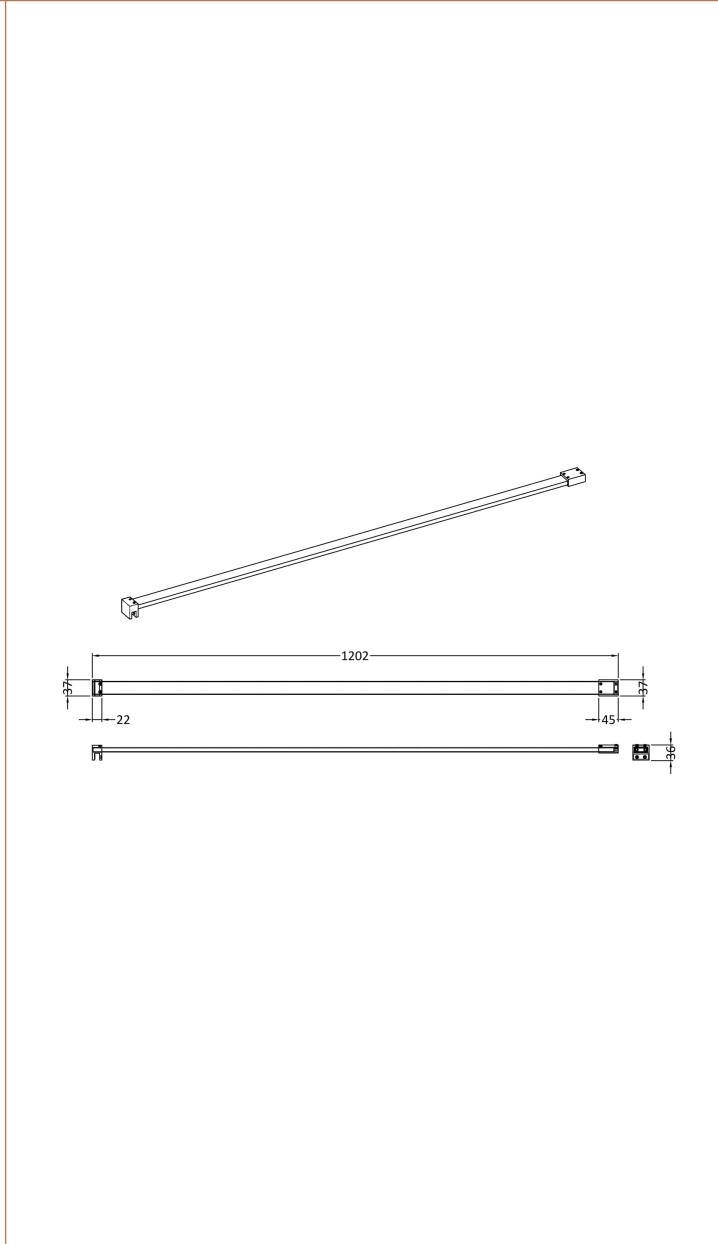

Sales Code: FIX070

Description: Wetroom Screen Support Bar

Product Dimensions

Height (mm):	36
Width (mm):	37
Depth (mm):	1202
Nett Weight (kg):	0.7

Packaging Dimensions

Height (mm):	32
Width (mm):	47
Length (mm):	1290
Gross Weight (kg):	0.7

Packaging Data

Box Colour:	Brown Cardboard Box
Box Qty:	1
Label Size:	100 x 50
Label Colour:	White Label
Label Qty:	1

Outer Box Dimensions (If Applicable)

Height (mm):	
Width (mm):	
Depth (mm):	
Length (mm):	
Gross Weight (kg):	
Barcode:	5056678437278

Product Details

Country of Origin:	China
Fitting Instruction:	No
CE & UKCA:	N/A
Profile Material:	Stainless Steel
Profile Finish:	Brushed Pewter
Adjustments (mm):	N/A
Entry Width (mm):	N/A
Swing In Dim (mm):	N/A
Swing Out Dim (mm):	N/A
Radius (mm):	Not Applicable
Glass Thickness (mm):	
Easy Fit:	Not Applicable
Easy Clean:	Not Applicable
Handle Style:	Not Applicable
Handle Material:	Not Applicable
Enclosure Design:	Not Applicable
Wheel Type:	Not Applicable
Support Bar Included:	Support Bar Included
Extras:	None