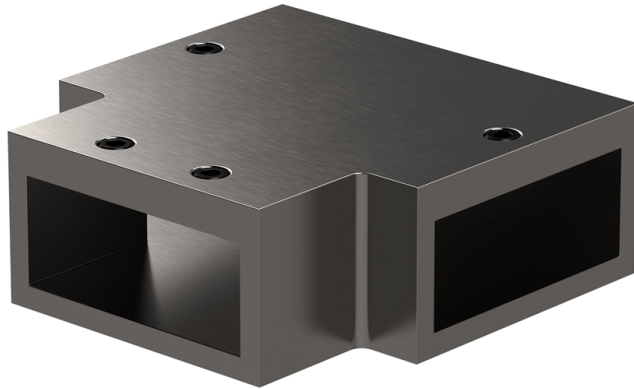

Sales Code: FIX071

Description: Wetroom T Piece

Product Dimensions

Height (mm):	19
Width (mm):	53
Depth (mm):	53
Nett Weight (kg):	0.2

Packaging Dimensions

Height (mm):	24
Width (mm):	58
Length (mm):	58
Gross Weight (kg):	0.2

Product Details

Country of Origin:	China
Fitting Instruction:	No
CE & UKCA:	N/A
Profile Material:	Stainless Steel
Profile Finish:	Brushed Pewter
Adjustments (mm):	N/A
Entry Width (mm):	N/A
Swing In Dim (mm):	N/A
Swing Out Dim (mm):	N/A
Radius (mm):	Not Applicable
Glass Thickness (mm):	
Easy Fit:	Not Applicable
Easy Clean:	Not Applicable
Handle Style:	Not Applicable
Handle Material:	Not Applicable
Enclosure Design:	Not Applicable
Wheel Type:	Not Applicable
Support Bar Included:	Support Bar Not Included
Extras:	None