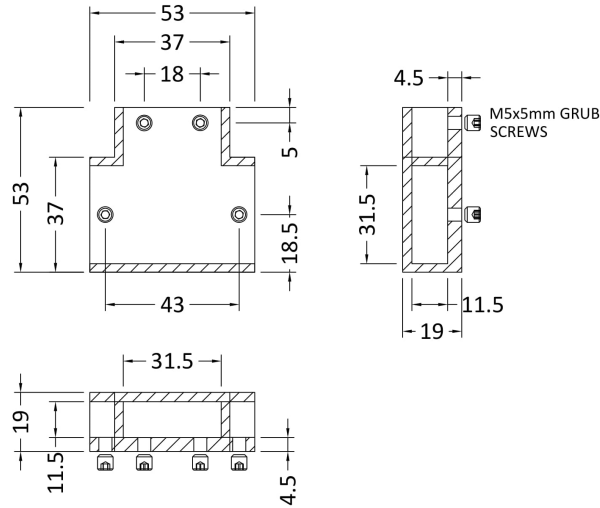

Sales Code: FIX071

Description: Wetroom T Piece

Product Dimensions

Height (mm):	19
Width (mm):	53
Depth (mm):	53
Nett Weight (kg):	0.2

Packaging Dimensions

Height (mm):	24
Width (mm):	58
Length (mm):	58
Gross Weight (kg):	0.2

Packaging Data

Box Colour:	
Box Qty:	
Label Size:	x
Label Colour:	
Label Qty:	

Outer Box Dimensions (If Applicable)

Height (mm):	
Width (mm):	
Depth (mm):	
Length (mm):	
Gross Weight (kg):	
Barcode:	5056678437285

Product Details

Country of Origin:	China
Fitting Instruction:	No
CE & UKCA:	N/A
Profile Material:	Stainless Steel
Profile Finish:	Brushed Pewter
Adjustments (mm):	N/A
Entry Width (mm):	N/A
Swing In Dim (mm):	N/A
Swing Out Dim (mm):	N/A
Radius (mm):	Not Applicable
Glass Thickness (mm):	
Easy Fit:	Not Applicable
Easy Clean:	Not Applicable
Handle Style:	Not Applicable
Handle Material:	Not Applicable
Enclosure Design:	Not Applicable
Wheel Type:	Not Applicable
Support Bar Included:	Support Bar Not Included
Extras:	None