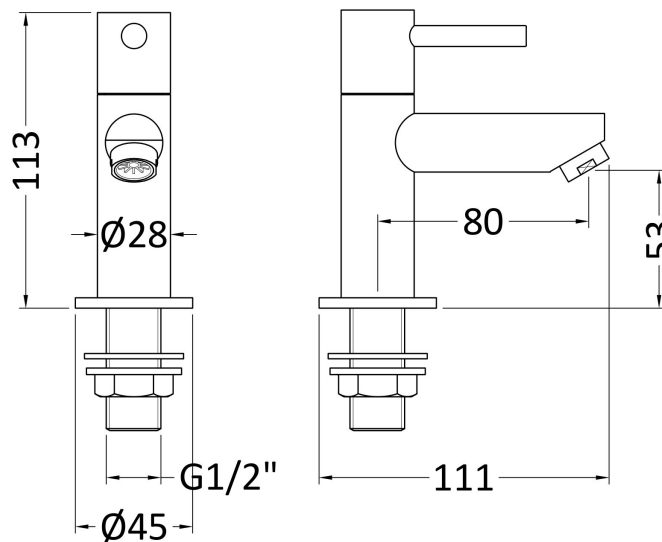

### Product Dimensions

Height (mm):	113
Width (mm):	45
Depth (mm):	111
Length (mm):	
Nett Weight (kg):	0.34

### Packaging Dimensions

Height (mm):	70
Width (mm):	150
Depth (mm):	180
Gross Weight (kg):	0.84

### Outer Box Dimensions (If Applicable)

Height (mm):	300
Width (mm):	270
Depth (mm):	500
Length (mm):	
Gross Weight (kg):	14
Barcode:	5055146175216

Flow Rates: (Litres Per Min)	0.1 bar: 4	0.5 bar: 10	1 bar: 15	2 bar: 20	3 bar: 25
Pipe Size:	15 mm				
Pipe Centres:	N/A				