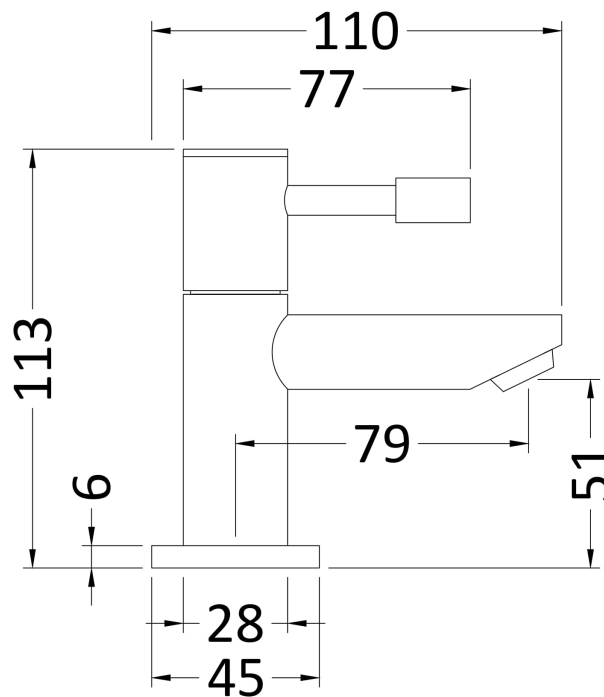

Sales Code: FJ311

Description: Series 2 Basin Taps

Product Dimensions

Height (mm):	113
Width (mm):	50
Depth (mm):	115
Length (mm):	
Nett Weight (kg):	0.8

Packaging Dimensions

Height (mm):	112
Width (mm):	45
Depth (mm):	114
Gross Weight (kg):	1

Packaging Data

Box Colour:	White Cardboard Box
Box Qty:	1
Label Size:	100 x 50
Label Colour:	White Label
Label Qty:	2

Outer Box Dimensions (If Applicable)

Height (mm):	300
Width (mm):	270
Depth (mm):	500
Length (mm):	
Gross Weight (kg):	14
Barcode:	5055146175216

Product Details

Country of Origin:	China
Fitting Instruction:	No
Product Material:	Brass
Control Type:	Manual
Waste Included:	Waste Not Included
Waste Type:	Not Applicable
WRAS Approval: No	Approval No: N/A
Valve/Cartridge Type:	1/4 Turn Ceramic Disc
Colour/Finish:	Chrome
Mount Type:	Deck
Operating Pressure (bar):	0.2

Flow Rates: (Litres Per Min)	0.1 bar: 4	0.5 bar: 10	1 bar: 15	2 bar: 20	3 bar: 25
Pipe Size:	15 mm (1/2" Bsp)				
Pipe Centres:	N/A				