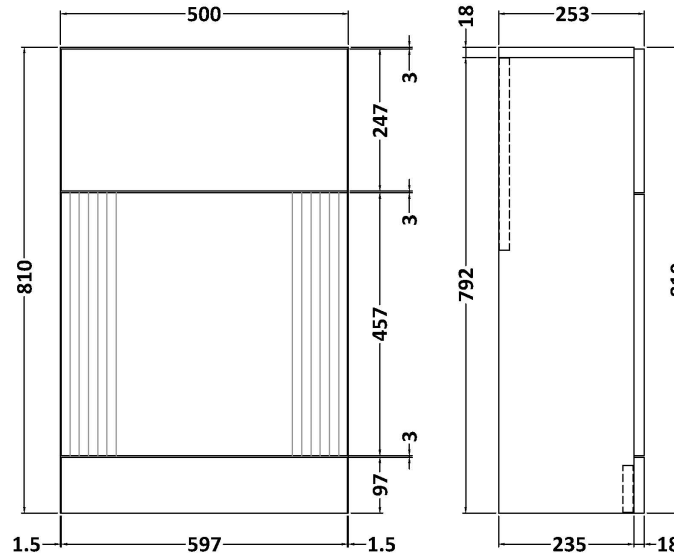

Sales Code: FLT841

Description: 500 Wc Unit

### Product Dimensions

Height (mm):	810
Width (mm):	500
Depth (mm):	253
Nett Weight (kg):	18.5

### Packaging Dimensions

Height (mm):	830
Width (mm):	620
Depth (mm):	275
Gross Weight (kg):	19

### Outer Box Dimensions (If Applicable)

Height (mm):	
Width (mm):	
Depth (mm):	
Gross Weight (kg):	
Barcode:	5056462655635