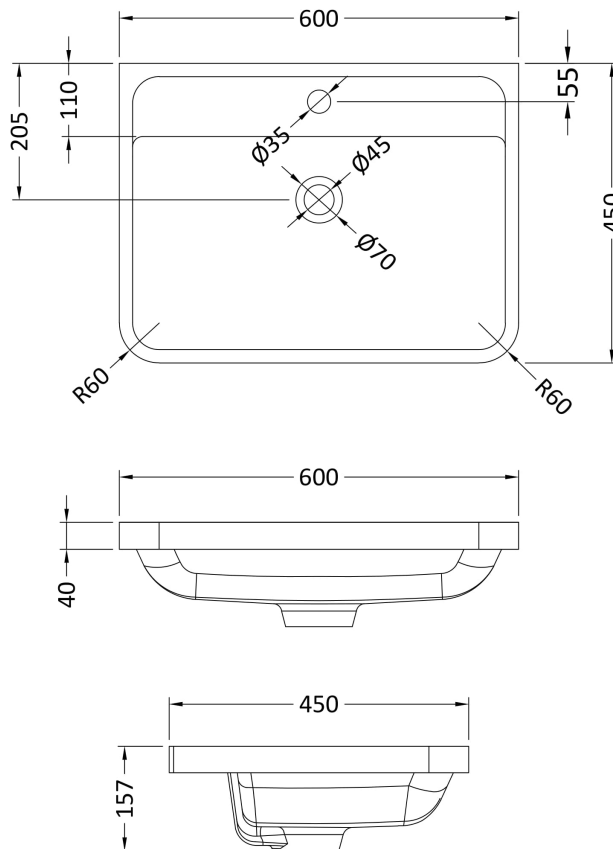

Packaging Dimensions

Height (mm):	850
Width (mm):	600
Depth (mm):	455
Gross Weight (kg):	34

Packaging Data

Box Colour:	Brown Cardboard Box - Printed
Box Qty:	1
Label Size:	100 x 50
Label Colour:	White Label
Label Qty:	2

Outer Box Dimensions (If Applicable)

Height (mm):	
Width (mm):	
Depth (mm):	
Gross Weight (kg):	
Barcode:	5055275811474

Product Details

Country of Origin:	China
Fitting Instruction:	No
CE & UKCA:	N/A
FSC Certified Materials:	Yes
Colour:	Gloss White
Construction Method:	Cam & Wood Dowel
Construction Type:	Rigid
Cabinet Finish:	MFC Smooth Matt
Fascia Finish:	Mdf Painted Gloss
Cabinet Thickness (mm):	18
Fascia Thickness (mm):	18
Drawer Included:	Yes
Drawer Type:	80mm High Metal S/C Inc Galler
No of Shelves:	0
Hinge Type:	Not Applicable
Hinge Included:	No
Adjustable Legs:	No
Fixings Included:	No
Handle Style:	Contemporary
Waste Shroud:	Yes
Handle Included:	Yes
Handle Type:	Cup

Sales Code: PMB003

Description: 600X450mm Poly Marble Basin

Product Dimensions

Height (mm):	450
Width (mm):	600
Depth (mm):	157
Nett Weight (kg):	12.82

Packaging Dimensions

Height (mm):	167
Width (mm):	640
Depth (mm):	470
Gross Weight (kg):	12.82

Packaging Data

Box Colour:	Brown Cardboard Box - Printed
Box Qty:	1
Label Size:	100 x 50
Label Colour:	White Label
Label Qty:	2

Outer Box Dimensions (If Applicable)

Height (mm):	
Width (mm):	
Depth (mm):	
Gross Weight (kg):	
Barcode:	5055369021734