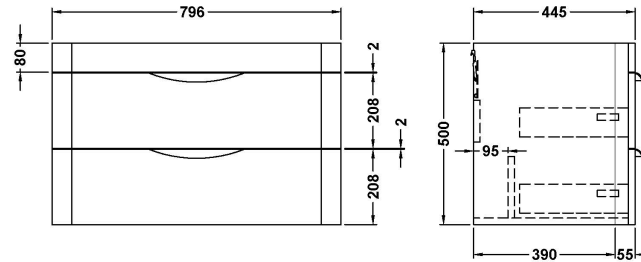

Sales Code: FPA005A

Description: Parade 800 W/H 2 Drawer Unit & Basin

Packaging Details

Barcode: 5056211888468

Sales Code: CBM005

Description: Ceramic Basin 810X460

Product Dimensions

Height (mm):	450
Width (mm):	800
Depth (mm):	157
Nett Weight (kg):	18.12

Packaging Dimensions

Height (mm):	470
Width (mm):	840
Depth (mm):	167
Gross Weight (kg):	18.12

Packaging Data

Box Colour:	Brown Cardboard Box - Printed
Box Qty:	1
Label Size:	100 x 50
Label Colour:	White Label
Label Qty:	2

Outer Box Dimensions (If Applicable)

Height (mm):	
Width (mm):	
Depth (mm):	
Gross Weight (kg):	
Barcode:	5056211875802

Product Details

Country of Origin:	China
Fitting Instruction:	No
Certification: CE & UKCA:	No WRAS: N/A WRAS No: N/A
Product Material:	Vitreous China
Fixing Supplied:	No

Sales Code: PMP185

Description: 800 Wall Hung 2-Drawer Basin Unit

Product Dimensions

Height (mm):	500
Width (mm):	796
Depth (mm):	445
Nett Weight (kg):	32

Packaging Dimensions

Height (mm):	810
Width (mm):	530
Depth (mm):	480
Gross Weight (kg):	32