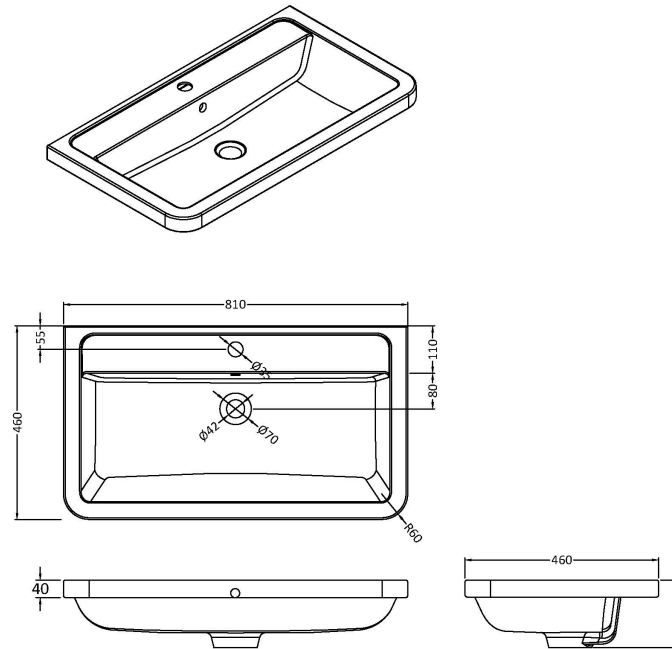

Sales Code: FPA005A

Description: Parade 800 W/H 2 Drawer Unit & Basin

Packaging Details

Barcode: 5056211888468

Sales Code: CBM005

Description: Ceramic Basin 810X460

Product Dimensions

Height (mm):	450
Width (mm):	800
Depth (mm):	157
Nett Weight (kg):	18.12

Packaging Dimensions

Height (mm):	470
Width (mm):	840
Depth (mm):	167
Gross Weight (kg):	18.12

Packaging Data

Box Colour:	Brown Cardboard Box - Printed
Box Qty:	1
Label Size:	100 x 50
Label Colour:	White Label
Label Qty:	2

Outer Box Dimensions (If Applicable)

Height (mm):	
Width (mm):	
Depth (mm):	
Gross Weight (kg):	
Barcode:	5056211875802

Product Details

Country of Origin:	China
Fitting Instruction:	No
Certification: CE & UKCA:	No WRAS: N/A WRAS No: N/A
Product Material:	Vitreous China
Fixing Supplied:	No

Sales Code: PMP185

Description: 800 Wall Hung 2-Drawer Basin Unit

Product Dimensions

Height (mm):	500
Width (mm):	796
Depth (mm):	445
Nett Weight (kg):	32

Packaging Dimensions

Height (mm):	810
Width (mm):	530
Depth (mm):	480
Gross Weight (kg):	32