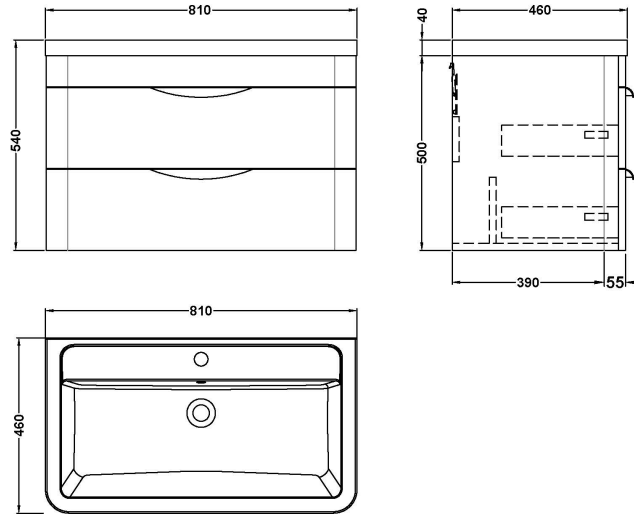

Sales Code: FPA005A

Description: Parade 800 W/H 2 Drawer Unit & Basin

Packaging Details

Barcode: 5056211888468

Sales Code: CBM005

Description: Ceramic Basin 810X460

Product Dimensions

Height (mm):	450
Width (mm):	800
Depth (mm):	157
Nett Weight (kg):	18.12

Packaging Dimensions

Height (mm):	470
Width (mm):	840
Depth (mm):	167
Gross Weight (kg):	18.12

Packaging Data

Box Colour:	Brown Cardboard Box - Printed
Box Qty:	1
Label Size:	100 x 50
Label Colour:	White Label
Label Qty:	2

Outer Box Dimensions (If Applicable)

Height (mm):	
Width (mm):	
Depth (mm):	
Gross Weight (kg):	
Barcode:	5056211875802

Product Details

Country of Origin:	China
Fitting Instruction:	No
Certification: CE & UKCA:	No WRAS: N/A WRAS No: N/A
Product Material:	Vitreous China
Fixing Supplied:	No

Sales Code: PMP185

Description: 800 Wall Hung 2-Drawer Basin Unit

Product Dimensions

Height (mm):	500
Width (mm):	796
Depth (mm):	445
Nett Weight (kg):	32

Packaging Dimensions

Height (mm):	810
Width (mm):	530
Depth (mm):	480
Gross Weight (kg):	32