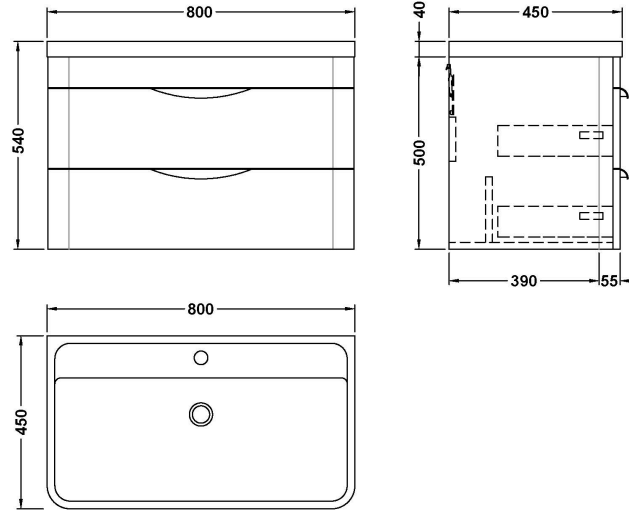

Sales Code: FPA005

Description: Parade 800 W/H 2 Drawer Basin & Cabinet

Packaging Details

Barcode: 5055369021826