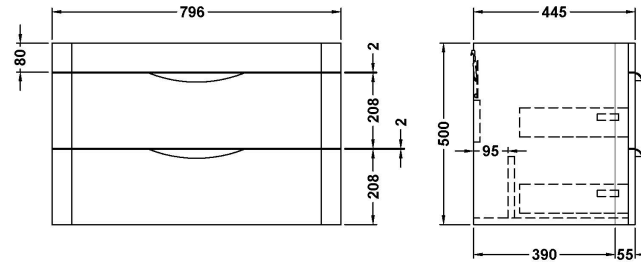

### Product Dimensions

Height (mm):	500
Width (mm):	796
Depth (mm):	445
Nett Weight (kg):	32

### Packaging Dimensions

Height (mm):	810
Width (mm):	530
Depth (mm):	480
Gross Weight (kg):	32

### Outer Box Dimensions (If Applicable)

Height (mm):	
Width (mm):	
Depth (mm):	
Gross Weight (kg):	
Barcode:	5055275811498

### Product Dimensions

Height (mm):	450
Width (mm):	800
Depth (mm):	157
Nett Weight (kg):	18.12