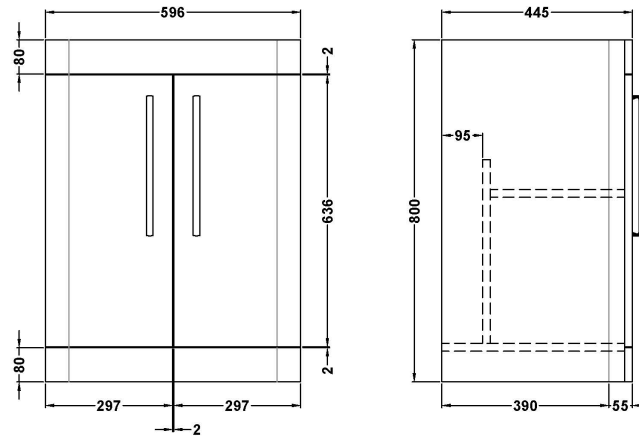

Sales Code: FPA010A

Description: Parade 600 F/S 2 Door Basin & Cabinet

Packaging Details

Barcode: 5056462651637

Sales Code: PMP192

Description: 600 Floor Standing 2-Door Basin Unit

Product Dimensions

Height (mm):	800
Width (mm):	596
Depth (mm):	445
Nett Weight (kg):	25

Packaging Dimensions

Height (mm):	850
Width (mm):	600
Depth (mm):	455
Gross Weight (kg):	25

Packaging Data

Box Colour:	Brown Cardboard Box - Printed
Box Qty:	1
Label Size:	100 x 50
Label Colour:	White Label
Label Qty:	2

Outer Box Dimensions (If Applicable)

Height (mm):	
Width (mm):	
Depth (mm):	
Gross Weight (kg):	
Barcode:	5056462618562

Product Details

Country of Origin:	China
Fitting Instruction:	No
CE & UKCA:	N/A
FSC Certified Materials:	Yes
Colour:	Gloss White
Construction Method:	Cam & Wood Dowel
Construction Type:	Rigid
Cabinet Finish:	MFC Smooth Matt
Fascia Finish:	Mdf Painted Gloss
Cabinet Thickness (mm):	18
Fascia Thickness (mm):	18
Drawer Included:	Not Applicable
Drawer Type:	Not Applicable
No of Shelves:	1
Hinge Type:	95 Degree Soft Close
Hinge Included:	Yes, Supplied
Adjustable Legs:	No
Fixings Included:	No
Handle Style:	Contemporary
Waste Shroud:	No
Handle Included:	Yes
Handle Type:	Cup

Sales Code: CBM003

Description: Ceramic Basin 610X460

Product Dimensions

Height (mm):	450
Width (mm):	600
Depth (mm):	157
Nett Weight (kg):	12.82

Packaging Dimensions

Height (mm):	470
Width (mm):	640
Depth (mm):	167
Gross Weight (kg):	12.82