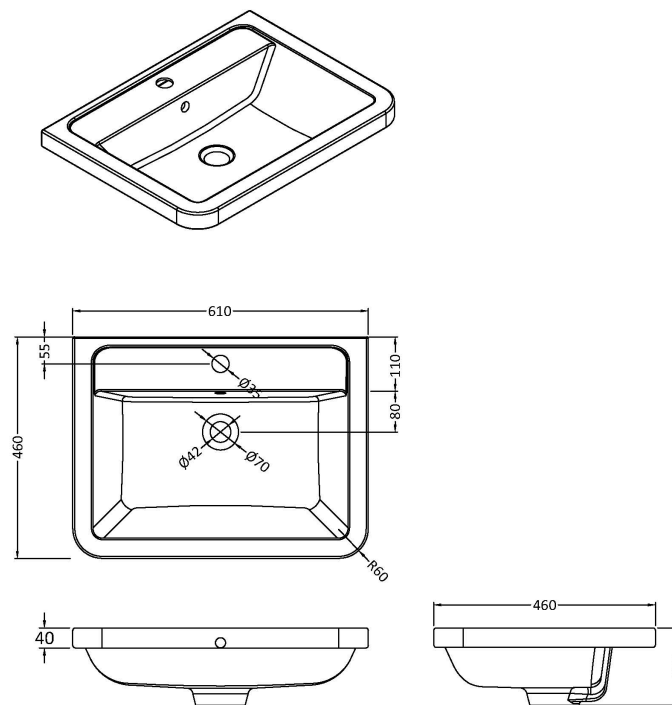

Sales Code: FPA010A

Description: Parade 600 F/S 2 Door Basin & Cabinet

Packaging Details

Barcode: 5056462651637

Sales Code: PMP192

Description: 600 Floor Standing 2-Door Basin Unit

Product Dimensions

Height (mm):	800
Width (mm):	596
Depth (mm):	445
Nett Weight (kg):	25

Packaging Dimensions

Height (mm):	850
Width (mm):	600
Depth (mm):	455
Gross Weight (kg):	25

Packaging Data

Box Colour:	Brown Cardboard Box - Printed
Box Qty:	1
Label Size:	100 x 50
Label Colour:	White Label
Label Qty:	2

Outer Box Dimensions (If Applicable)

Height (mm):	
Width (mm):	
Depth (mm):	
Gross Weight (kg):	
Barcode:	5056462618562

Product Details

Country of Origin:	China
Fitting Instruction:	No
CE & UKCA:	N/A
FSC Certified Materials:	Yes
Colour:	Gloss White
Construction Method:	Cam & Wood Dowel
Construction Type:	Rigid
Cabinet Finish:	MFC Smooth Matt
Fascia Finish:	Mdf Painted Gloss
Cabinet Thickness (mm):	18
Fascia Thickness (mm):	18
Drawer Included:	Not Applicable
Drawer Type:	Not Applicable
No of Shelves:	1
Hinge Type:	95 Degree Soft Close
Hinge Included:	Yes, Supplied
Adjustable Legs:	No
Fixings Included:	No
Handle Style:	Contemporary
Waste Shroud:	No
Handle Included:	Yes
Handle Type:	Cup

Sales Code: CBM003

Description: Ceramic Basin 610X460

Product Dimensions

Height (mm):	450
Width (mm):	600
Depth (mm):	157
Nett Weight (kg):	12.82

Packaging Dimensions

Height (mm):	470
Width (mm):	640
Depth (mm):	167
Gross Weight (kg):	12.82