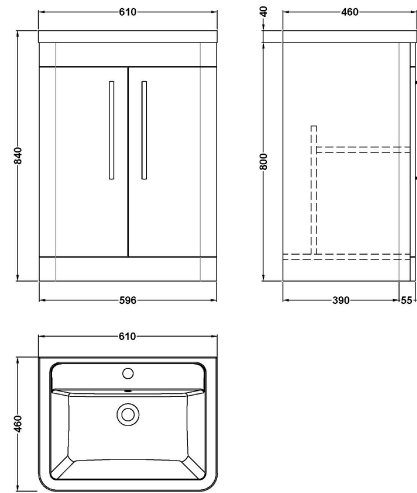

Sales Code: FPA010A

Description: Parade 600 F/S 2 Door Basin & Cabinet

Packaging Details

Barcode: 5056462651637

Sales Code: PMP192

Description: 600 Floor Standing 2-Door Basin Unit

Product Dimensions

Height (mm):	800
Width (mm):	596
Depth (mm):	445
Nett Weight (kg):	25

Packaging Dimensions

Height (mm):	850
Width (mm):	600
Depth (mm):	455
Gross Weight (kg):	25

Packaging Data

Box Colour:	Brown Cardboard Box - Printed
Box Qty:	1
Label Size:	100 x 50
Label Colour:	White Label
Label Qty:	2

Outer Box Dimensions (If Applicable)

Height (mm):	
Width (mm):	
Depth (mm):	
Gross Weight (kg):	
Barcode:	5056462618562

Product Details

Country of Origin:	China
Fitting Instruction:	No
CE & UKCA:	N/A
FSC Certified Materials:	Yes
Colour:	Gloss White
Construction Method:	Cam & Wood Dowel
Construction Type:	Rigid
Cabinet Finish:	MFC Smooth Matt
Fascia Finish:	Mdf Painted Gloss
Cabinet Thickness (mm):	18
Fascia Thickness (mm):	18
Drawer Included:	Not Applicable
Drawer Type:	Not Applicable
No of Shelves:	1
Hinge Type:	95 Degree Soft Close
Hinge Included:	Yes, Supplied
Adjustable Legs:	No
Fixings Included:	No
Handle Style:	Contemporary
Waste Shroud:	No
Handle Included:	Yes
Handle Type:	Cup

Sales Code: CBM003

Description: Ceramic Basin 610X460

Product Dimensions

Height (mm):	450
Width (mm):	600
Depth (mm):	157
Nett Weight (kg):	12.82

Packaging Dimensions

Height (mm):	470
Width (mm):	640
Depth (mm):	167
Gross Weight (kg):	12.82