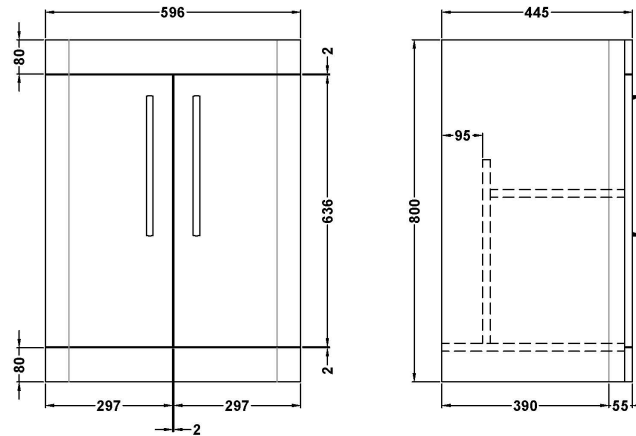

### Product Dimensions

|                   |     |
|-------------------|-----|
| Height (mm):      | 800 |
| Width (mm):       | 596 |
| Depth (mm):       | 445 |
| Nett Weight (kg): | 25  |

### Packaging Dimensions

|                    |     |
|--------------------|-----|
| Height (mm):       | 850 |
| Width (mm):        | 600 |
| Depth (mm):        | 455 |
| Gross Weight (kg): | 25  |

### Outer Box Dimensions (If Applicable)

|                    |               |
|--------------------|---------------|
| Height (mm):       |               |
| Width (mm):        |               |
| Depth (mm):        |               |
| Gross Weight (kg): |               |
| Barcode:           | 5056462618562 |

**Packaging Dimensions**

|                    |       |
|--------------------|-------|
| Height (mm):       | 167   |
| Width (mm):        | 640   |
| Depth (mm):        | 470   |
| Gross Weight (kg): | 12.82 |