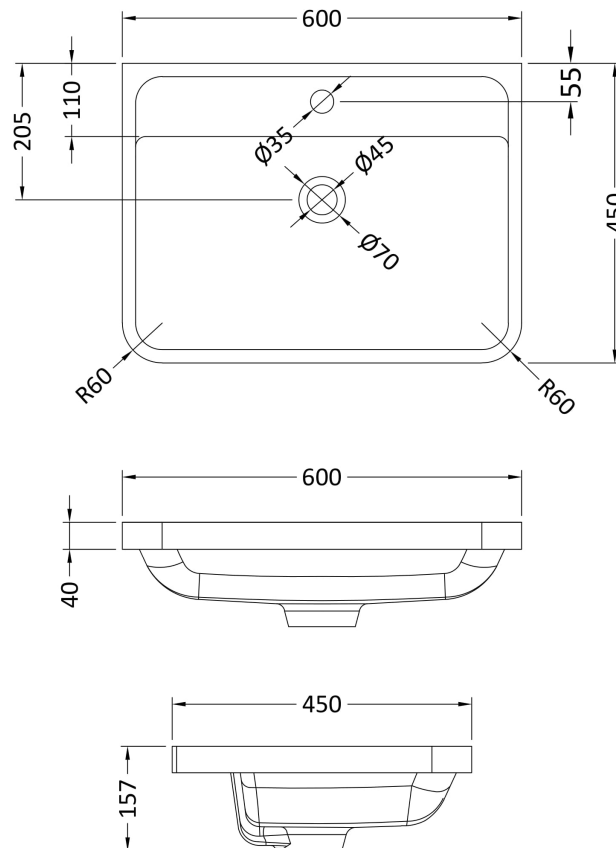

### Product Dimensions

|                   |     |
|-------------------|-----|
| Height (mm):      | 800 |
| Width (mm):       | 596 |
| Depth (mm):       | 445 |
| Nett Weight (kg): | 25  |

### Packaging Dimensions

|                    |     |
|--------------------|-----|
| Height (mm):       | 850 |
| Width (mm):        | 600 |
| Depth (mm):        | 455 |
| Gross Weight (kg): | 25  |

### Outer Box Dimensions (If Applicable)

|                    |               |
|--------------------|---------------|
| Height (mm):       |               |
| Width (mm):        |               |
| Depth (mm):        |               |
| Gross Weight (kg): |               |
| Barcode:           | 5056462618562 |

Sales Code: PMB003

Description: 600X450mm Poly Marble Basin

**Product Dimensions**

|                   |       |
|-------------------|-------|
| Height (mm):      | 450   |
| Width (mm):       | 600   |
| Depth (mm):       | 157   |
| Nett Weight (kg): | 12.82 |