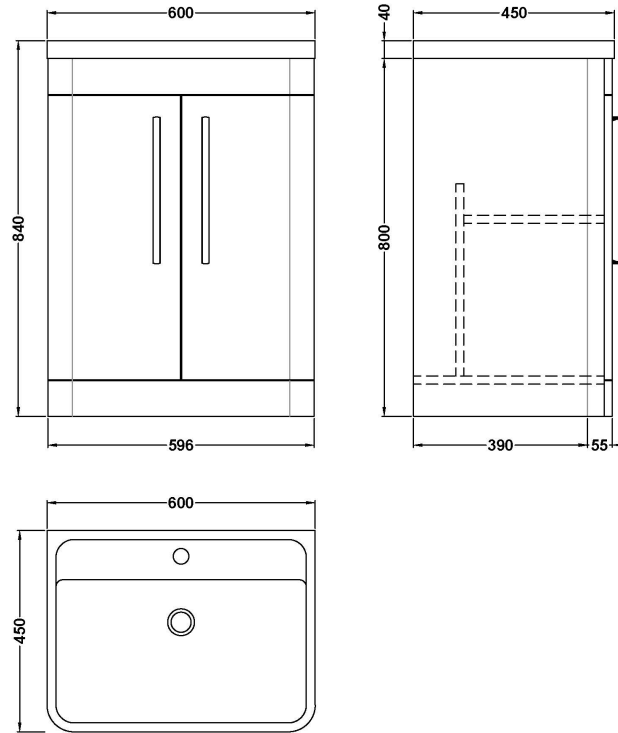

Sales Code: FPA010

Description: Parade 600 F/S 2 Door Basin & Cabinet

Packaging Details

Barcode: 5056462651521